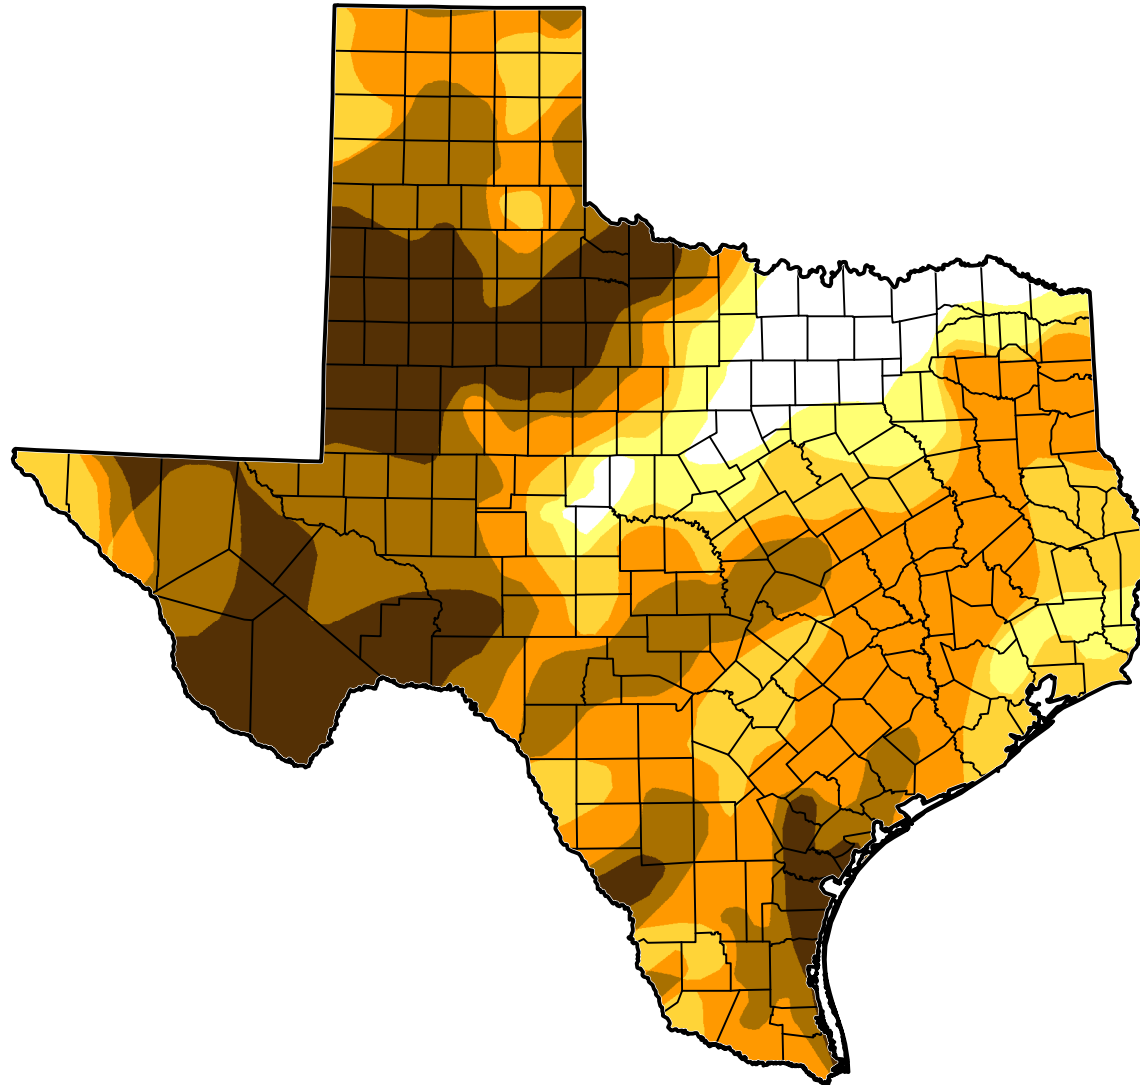

U.S. Drought Monitor Class Change - Texas 2 Years

March 6, 2012
compared to
March 9, 2010