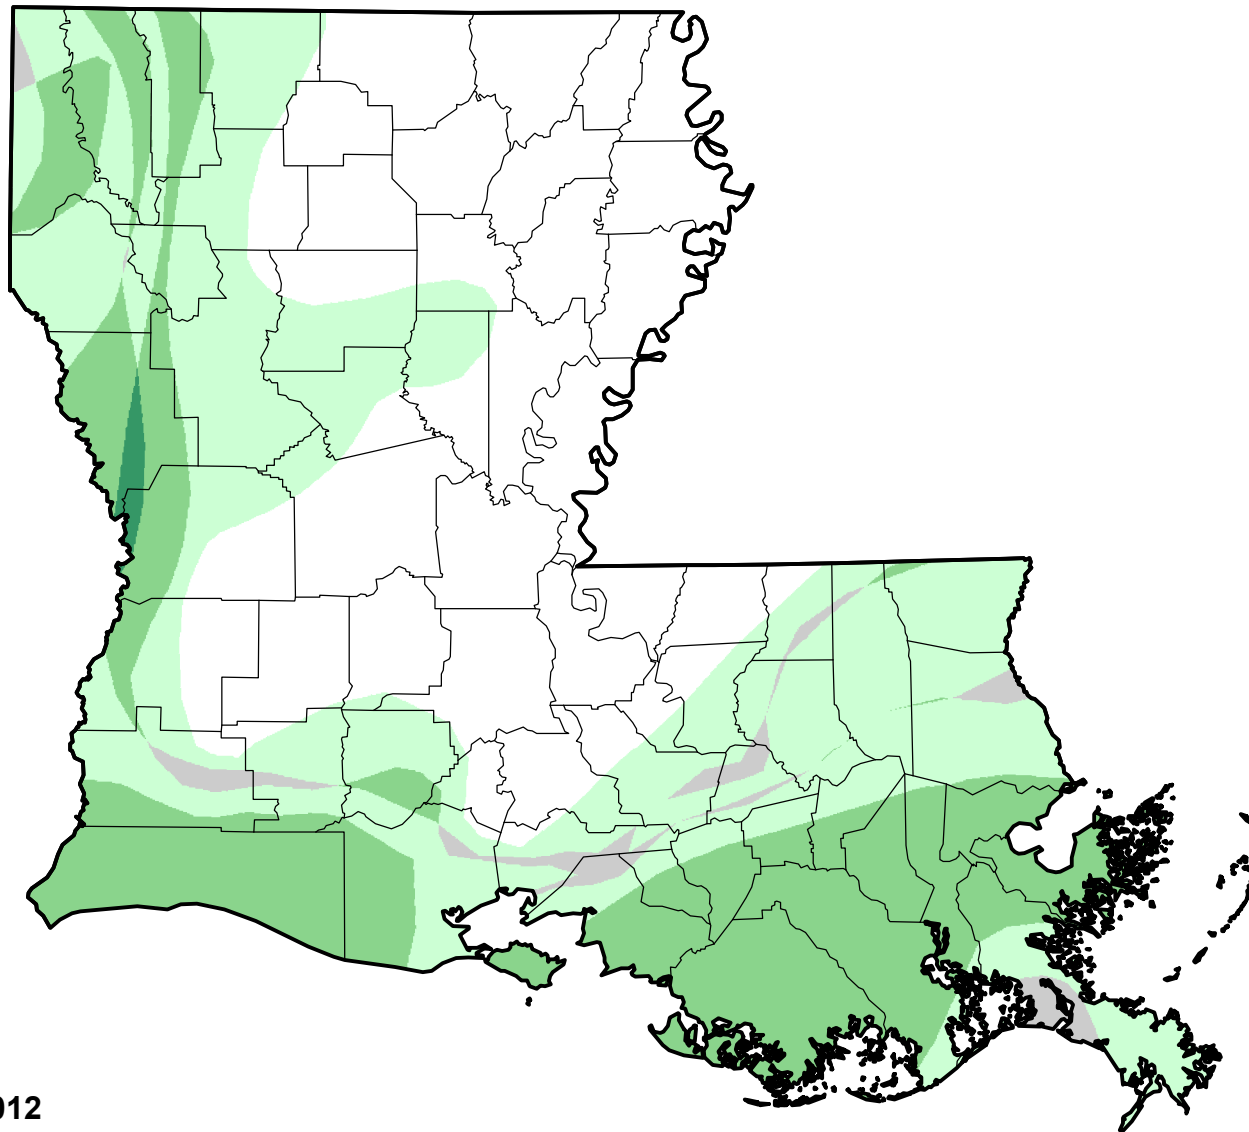

U.S. Drought Monitor Class Change - Louisiana

4 Week

March 13, 2012
compared to
February 16, 2012

droughtmonitor.unl.edu