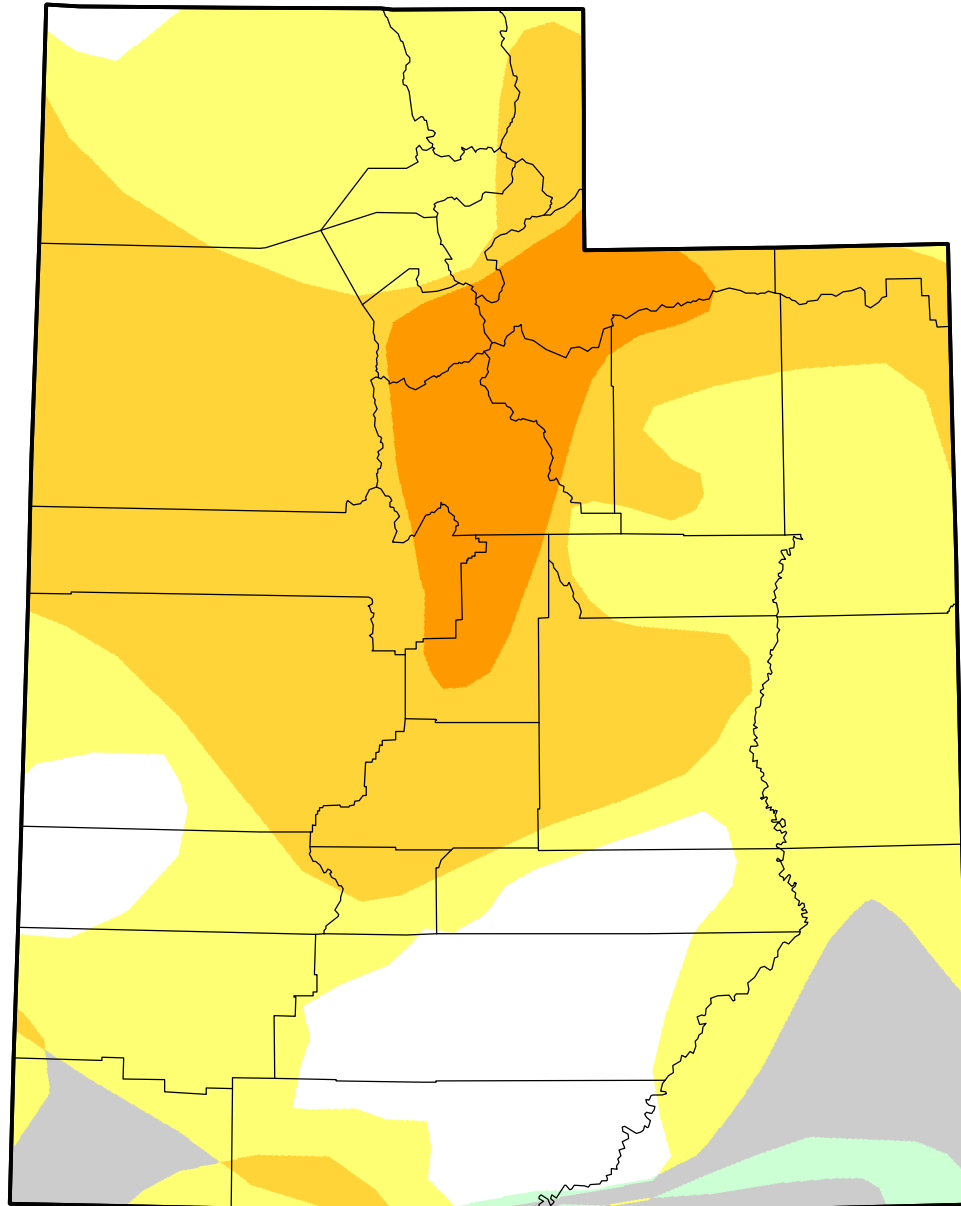

U.S. Drought Monitor Class Change - Utah

26 Week

March 13, 2012
compared to
September 15, 2011

droughtmonitor.unl.edu

-  5 Class Degradation
-  4 Class Degradation
-  3 Class Degradation
-  2 Class Degradation
-  1 Class Degradation
-  No Change
-  1 Class Improvement
-  2 Class Improvement
-  3 Class Improvement
-  4 Class Improvement
-  5 Class Improvement