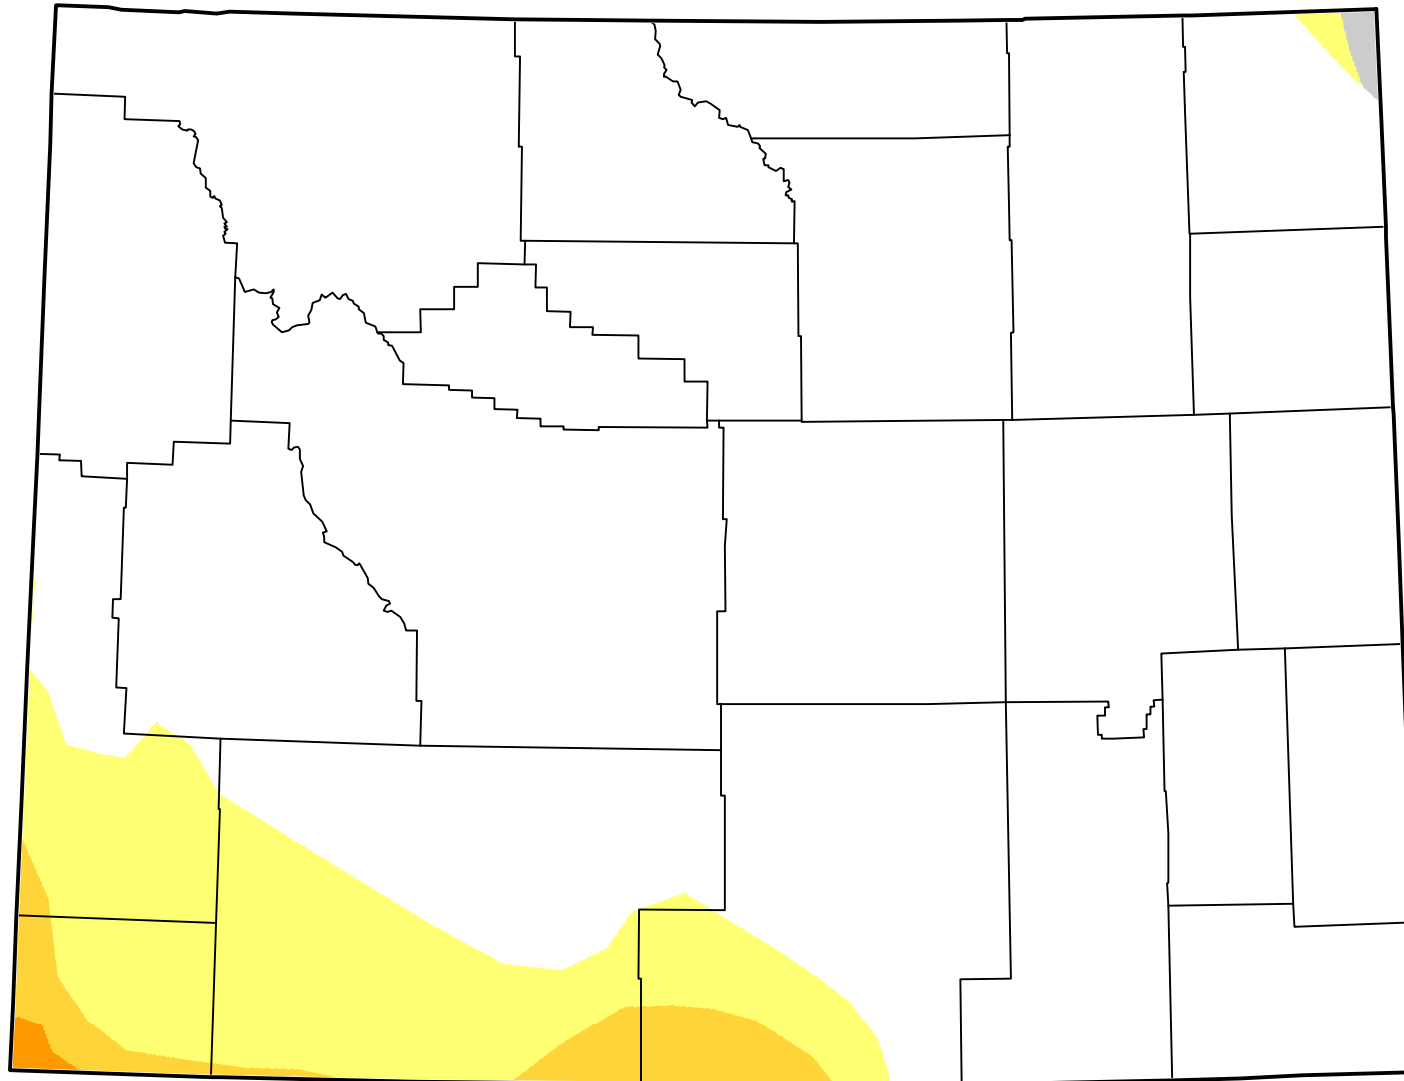

# U.S. Drought Monitor Class Change - Wyoming 3 Months

March 13, 2012  
compared to  
December 20, 2011