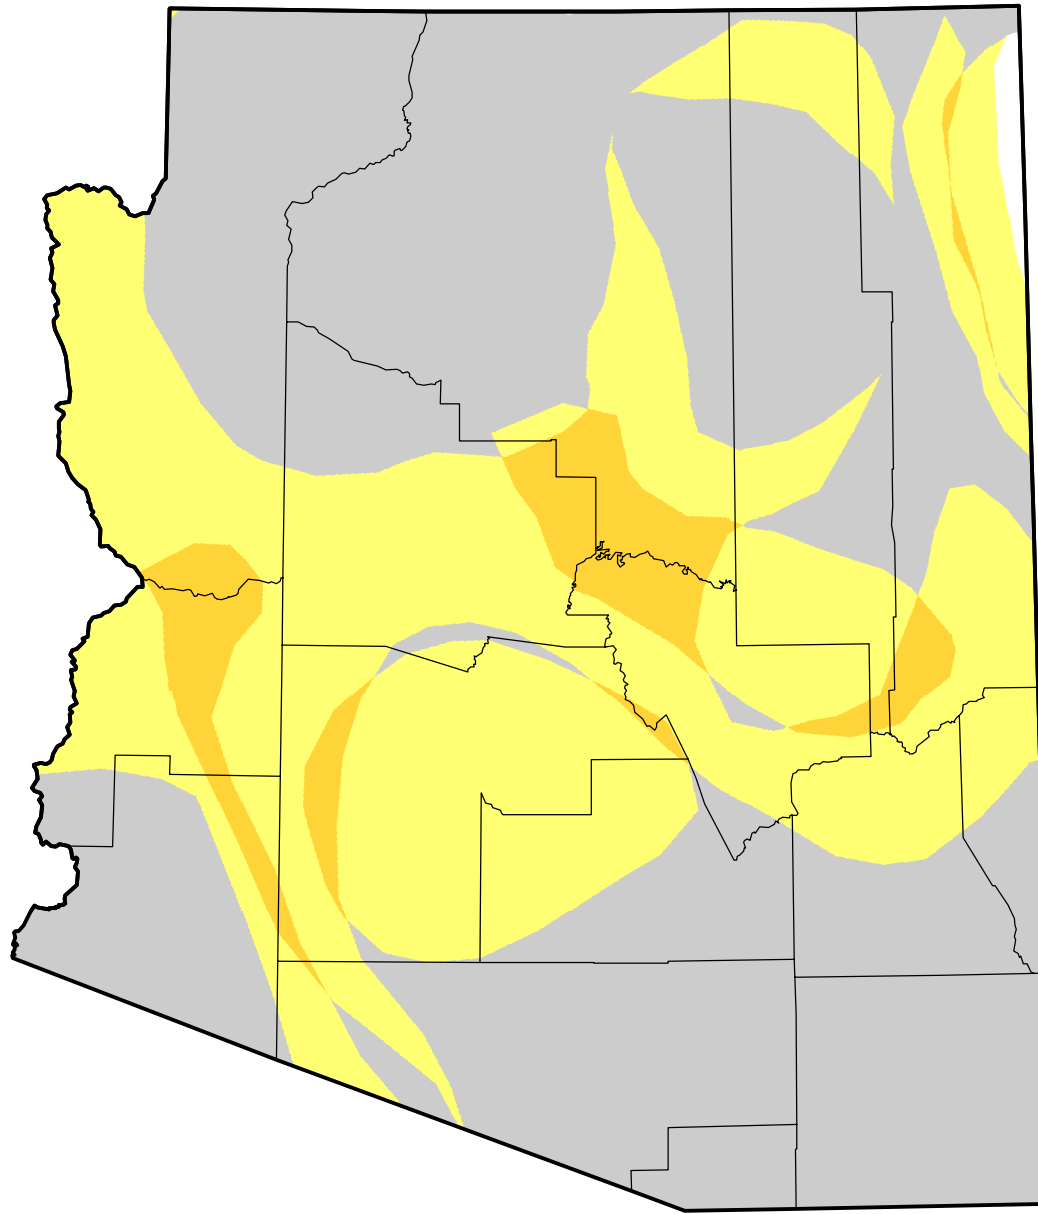

U.S. Drought Monitor Class Change - Arizona

4 Week

March 13, 2012
compared to
February 16, 2012

droughtmonitor.unl.edu

- | | |
|---|---------------------|
|  | 5 Class Degradation |
|  | 4 Class Degradation |
|  | 3 Class Degradation |
|  | 2 Class Degradation |
|  | 1 Class Degradation |
|  | No Change |
|  | 1 Class Improvement |
|  | 2 Class Improvement |
|  | 3 Class Improvement |
|  | 4 Class Improvement |
|  | 5 Class Improvement |