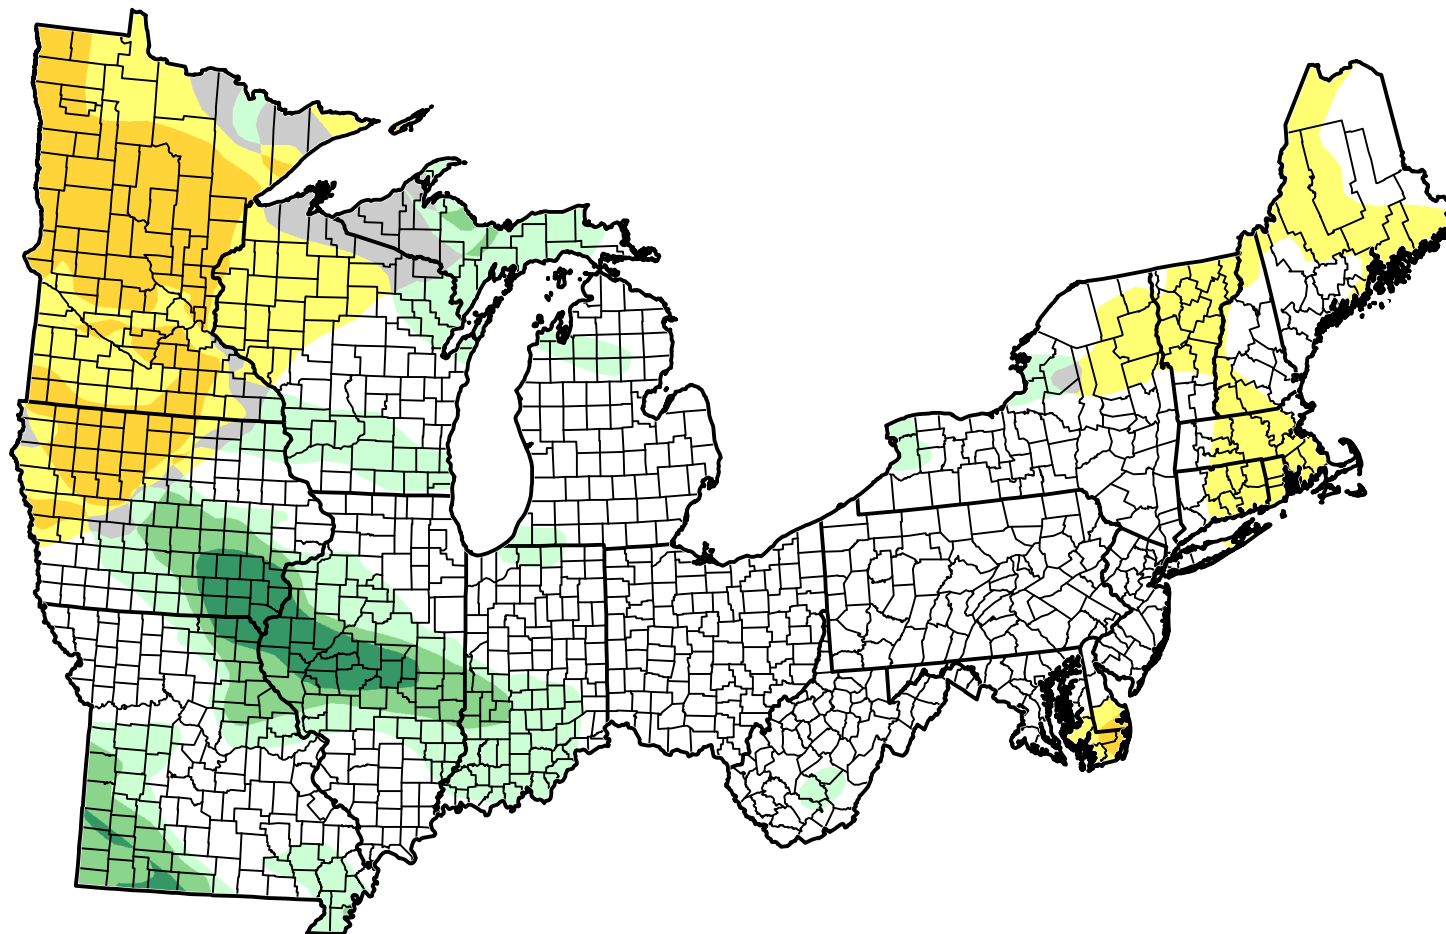

# U.S. Drought Monitor Class Change - USDA Northern Forests Climate Hub 6 Months

March 13, 2012  
compared to  
September 27, 2011