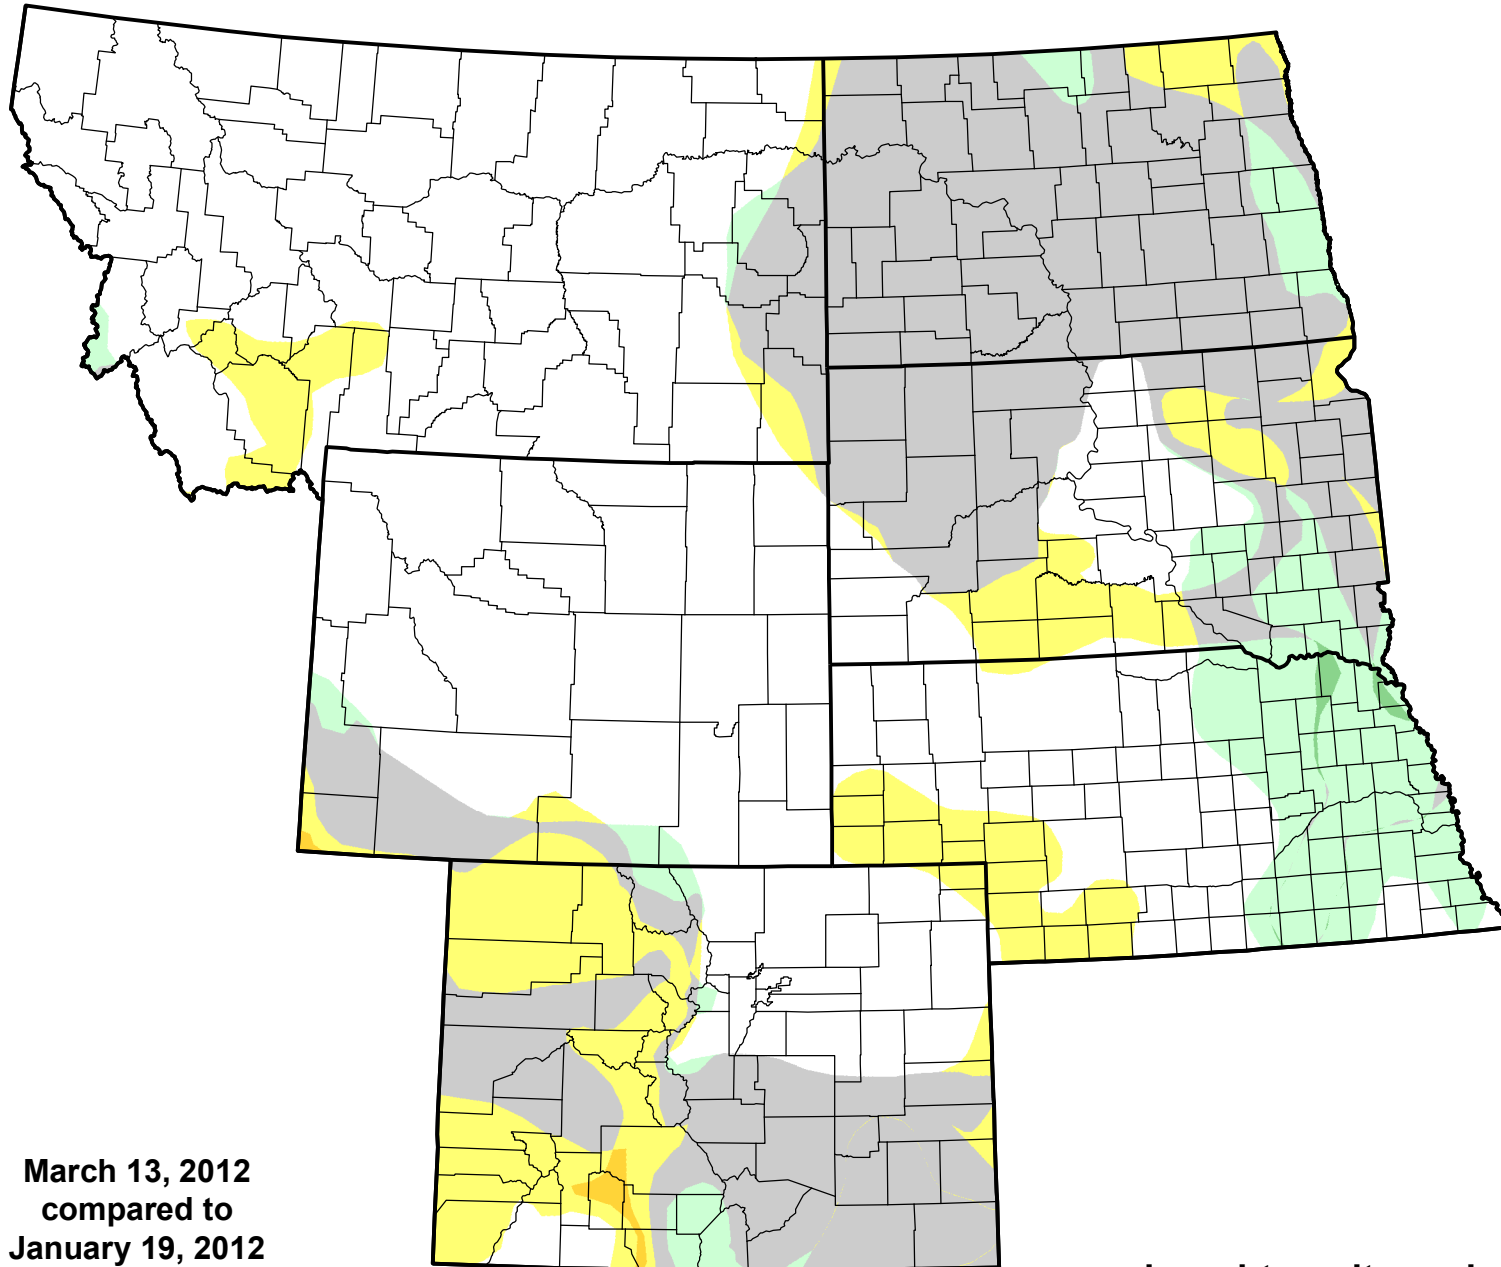

U.S. Drought Monitor Class Change - USDA Northern Plains Climate Hub 8 Week

March 13, 2012
compared to
January 19, 2012

droughtmonitor.unl.edu