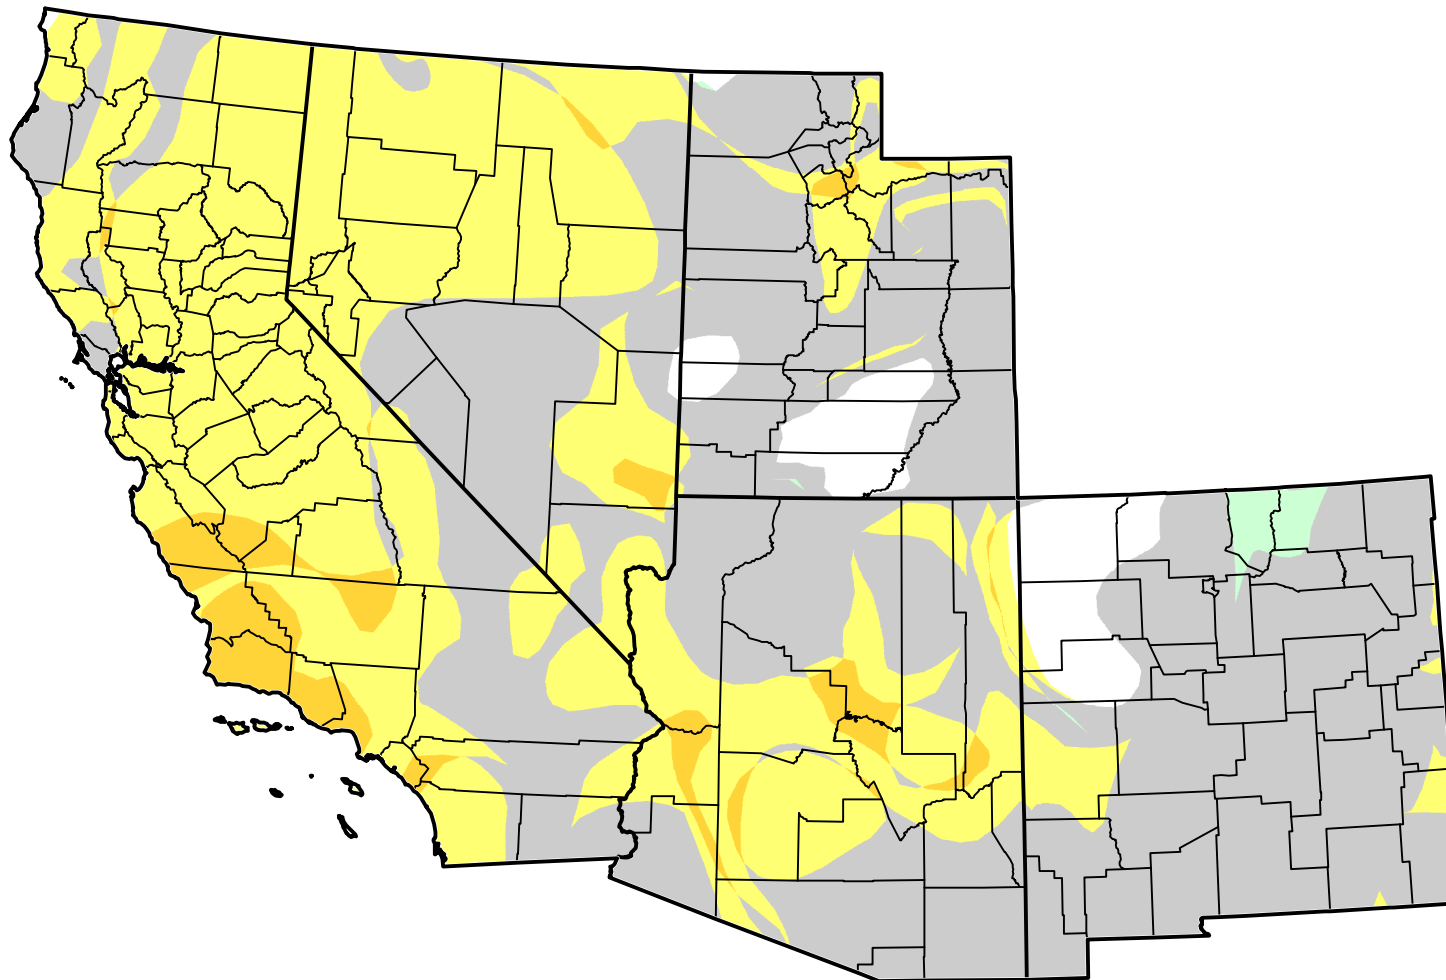

U.S. Drought Monitor Class Change - USDA Southwest Climate Hub 1 Month

March 13, 2012
compared to
February 14, 2012

- 5 Class Degradation
- 4 Class Degradation
- 3 Class Degradation
- 2 Class Degradation
- 1 Class Degradation
- No Change
- 1 Class Improvement
- 2 Class Improvement
- 3 Class Improvement
- 4 Class Improvement
- 5 Class Improvement