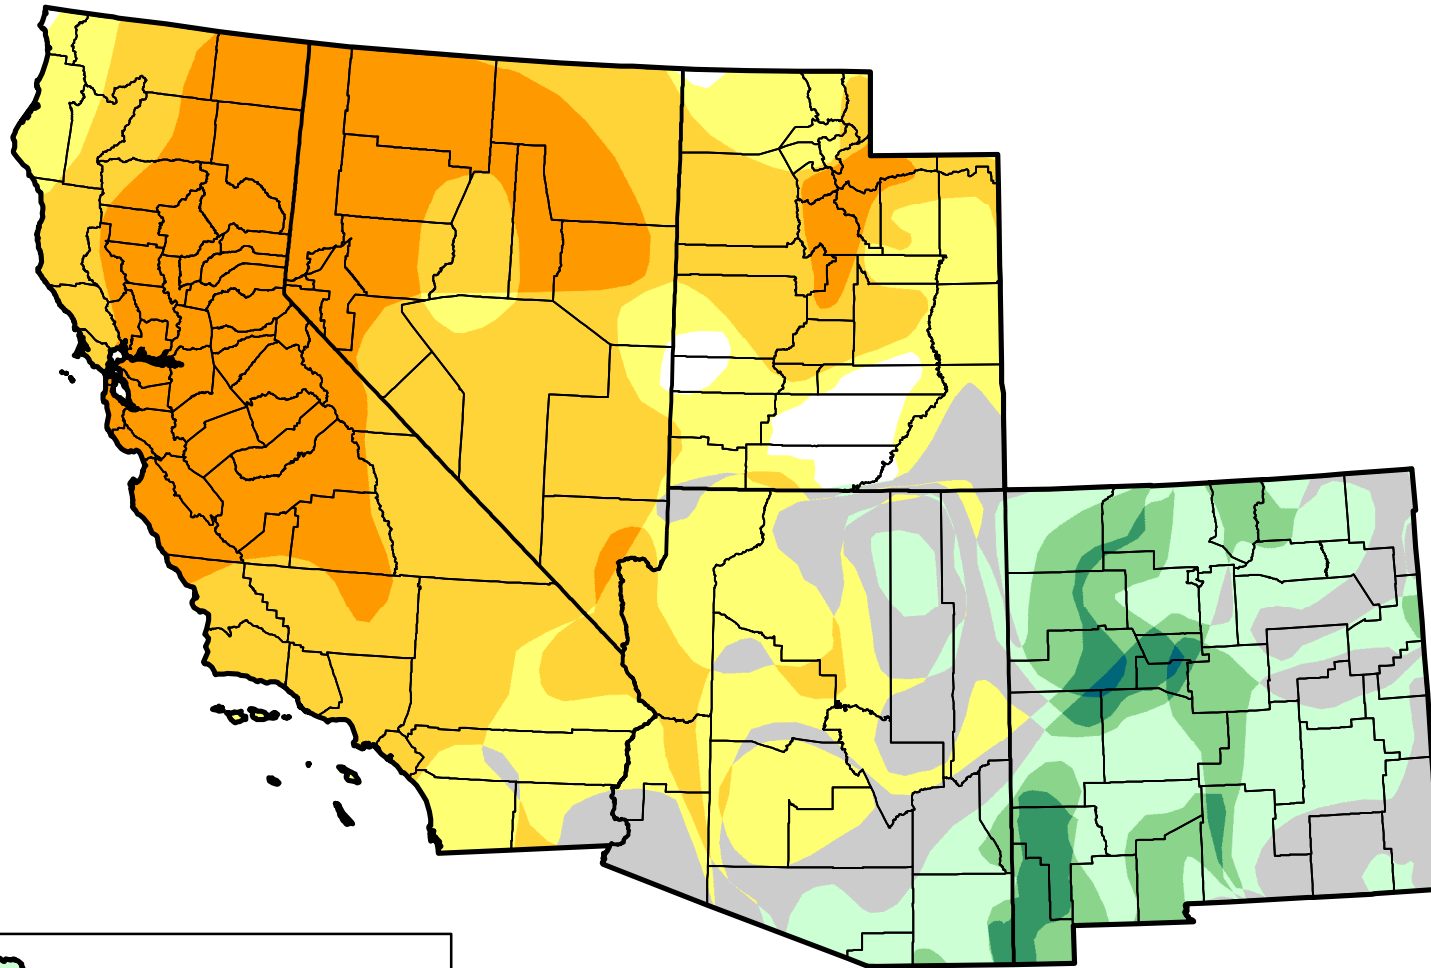

U.S. Drought Monitor Class Change - USDA Southwest Climate Hub 6 Months

**March 13, 2012
compared to
September 27, 2011**

-  5 Class Degradation
-  4 Class Degradation
-  3 Class Degradation
-  2 Class Degradation
-  1 Class Degradation
-  No Change
-  1 Class Improvement
-  2 Class Improvement
-  3 Class Improvement
-  4 Class Improvement
-  5 Class Improvement