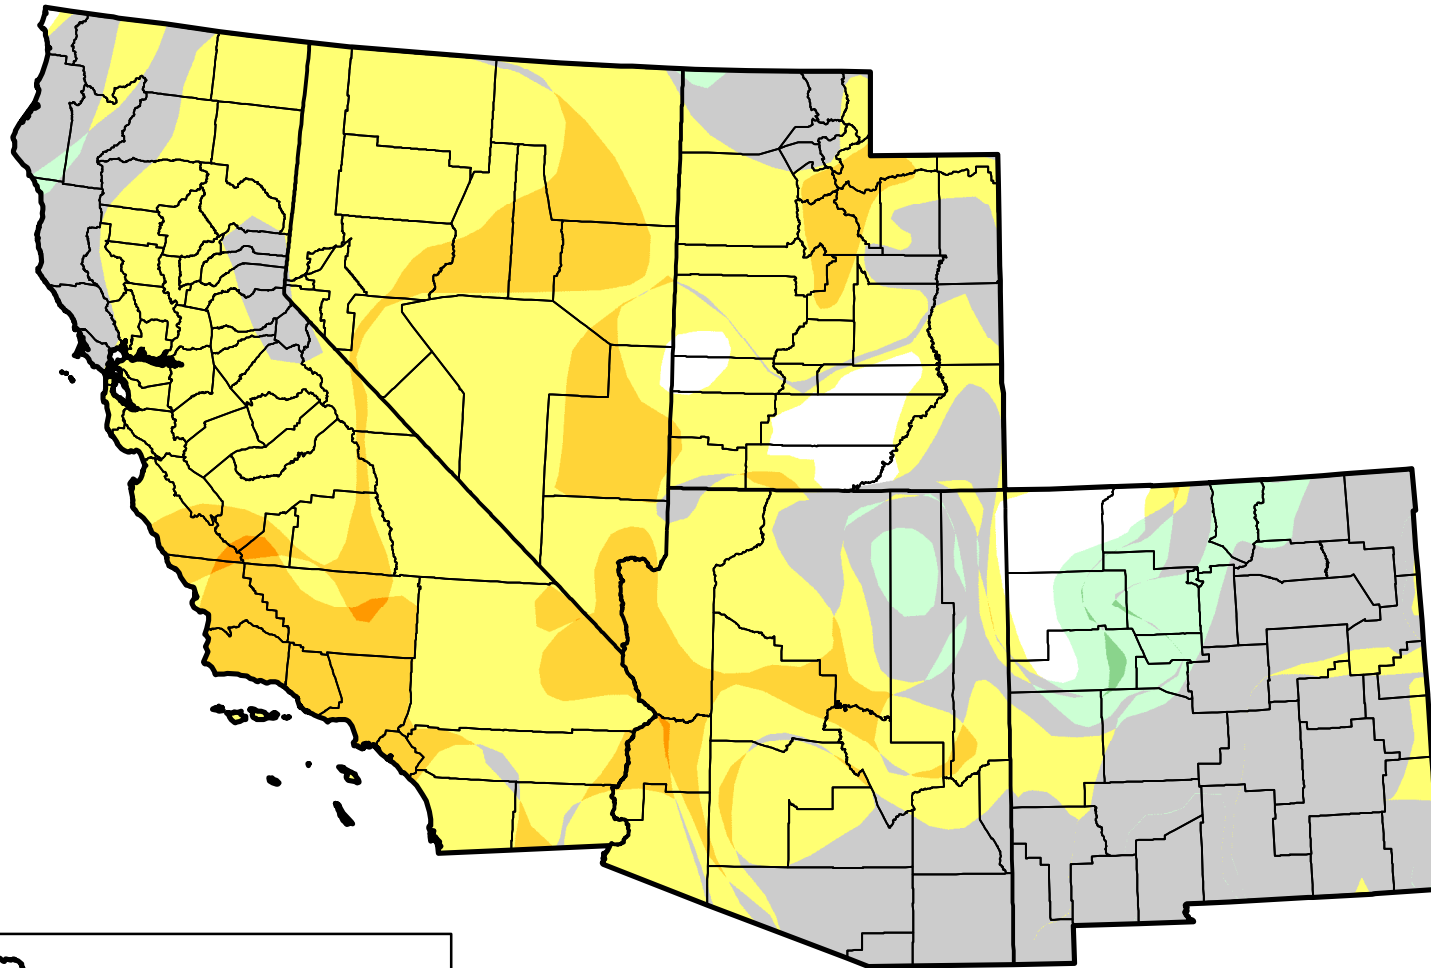

U.S. Drought Monitor Class Change - USDA Southwest Climate Hub 2 Months

- 5 Class Degradation
- 4 Class Degradation
- 3 Class Degradation
- 2 Class Degradation
- 1 Class Degradation
- No Change
- 1 Class Improvement
- 2 Class Improvement
- 3 Class Improvement
- 4 Class Improvement
- 5 Class Improvement

**March 13, 2012
compared to
January 17, 2012**