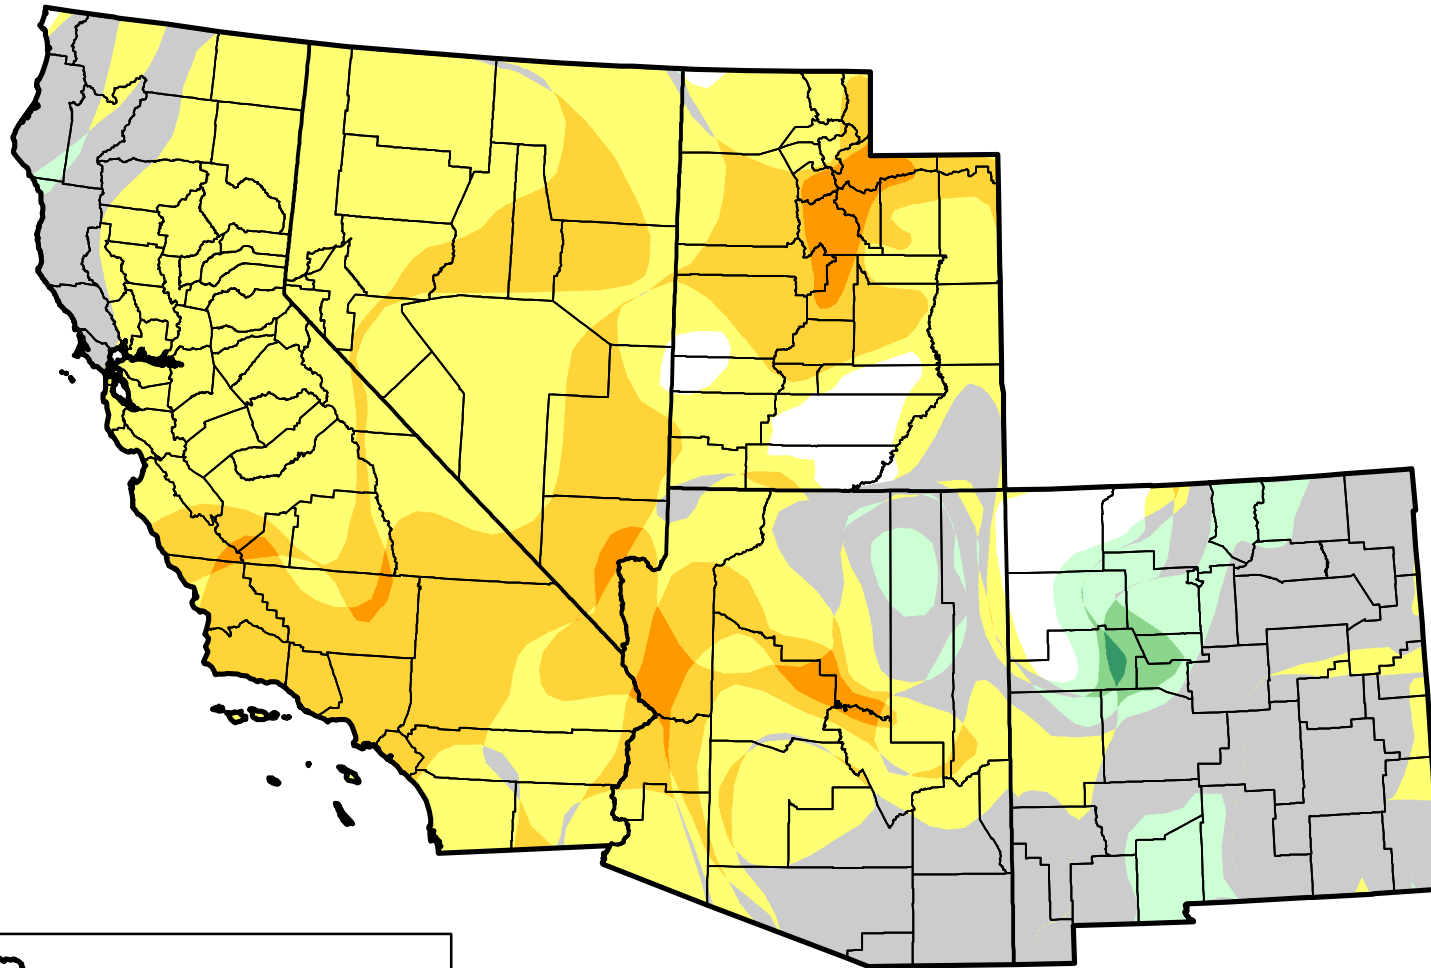

U.S. Drought Monitor Class Change - USDA Southwest Climate Hub

Start of Calendar Year

-  5 Class Degradation
-  4 Class Degradation
-  3 Class Degradation
-  2 Class Degradation
-  1 Class Degradation
-  No Change
-  1 Class Improvement
-  2 Class Improvement
-  3 Class Improvement
-  4 Class Improvement
-  5 Class Improvement

**March 13, 2012
compared to
January 3, 2012**