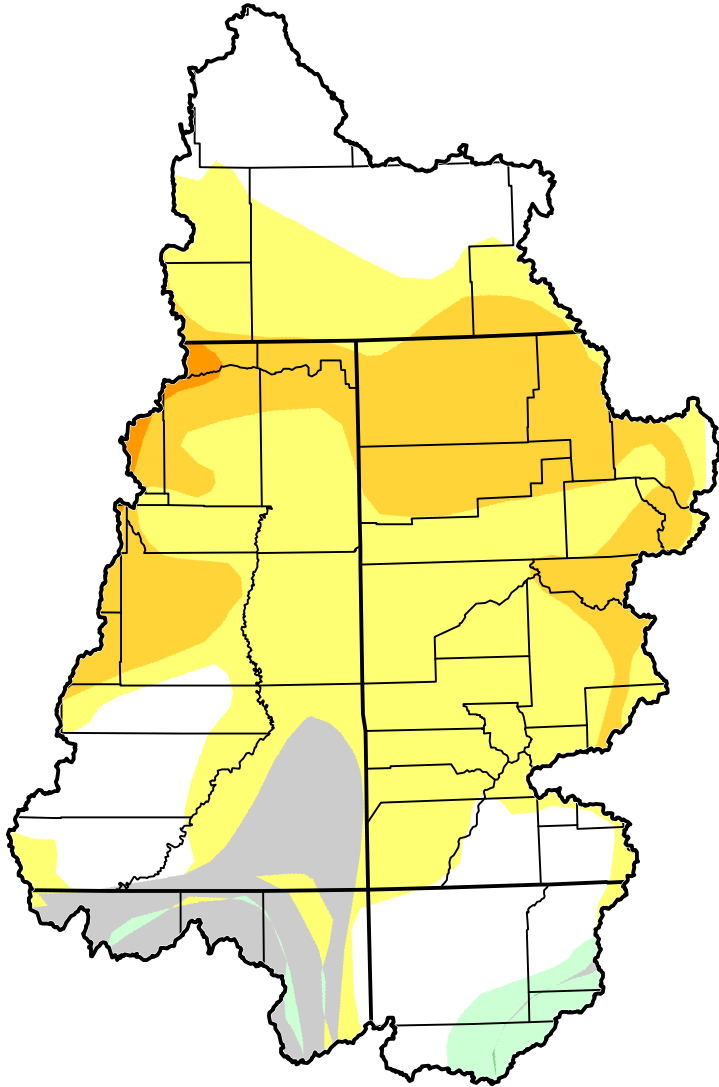

# U.S. Drought Monitor Class Change - Upper Colorado Watershed 3 Months

-  5 Class Degradation
-  4 Class Degradation
-  3 Class Degradation
-  2 Class Degradation
-  1 Class Degradation
-  No Change
-  1 Class Improvement
-  2 Class Improvement
-  3 Class Improvement
-  4 Class Improvement
-  5 Class Improvement

**March 13, 2012  
compared to  
December 20, 2011**