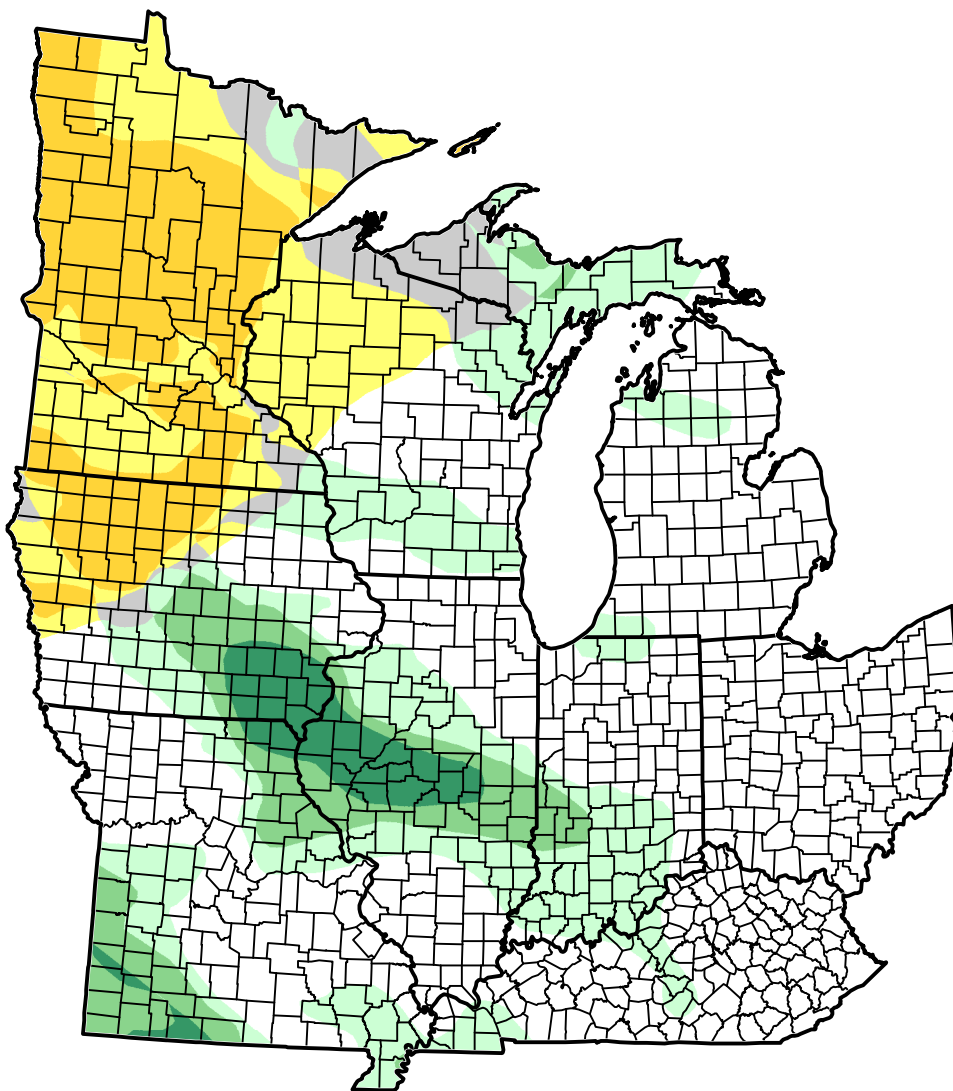

U.S. Drought Monitor Class Change - Midwest 6 Months

March 13, 2012
compared to
September 27, 2011