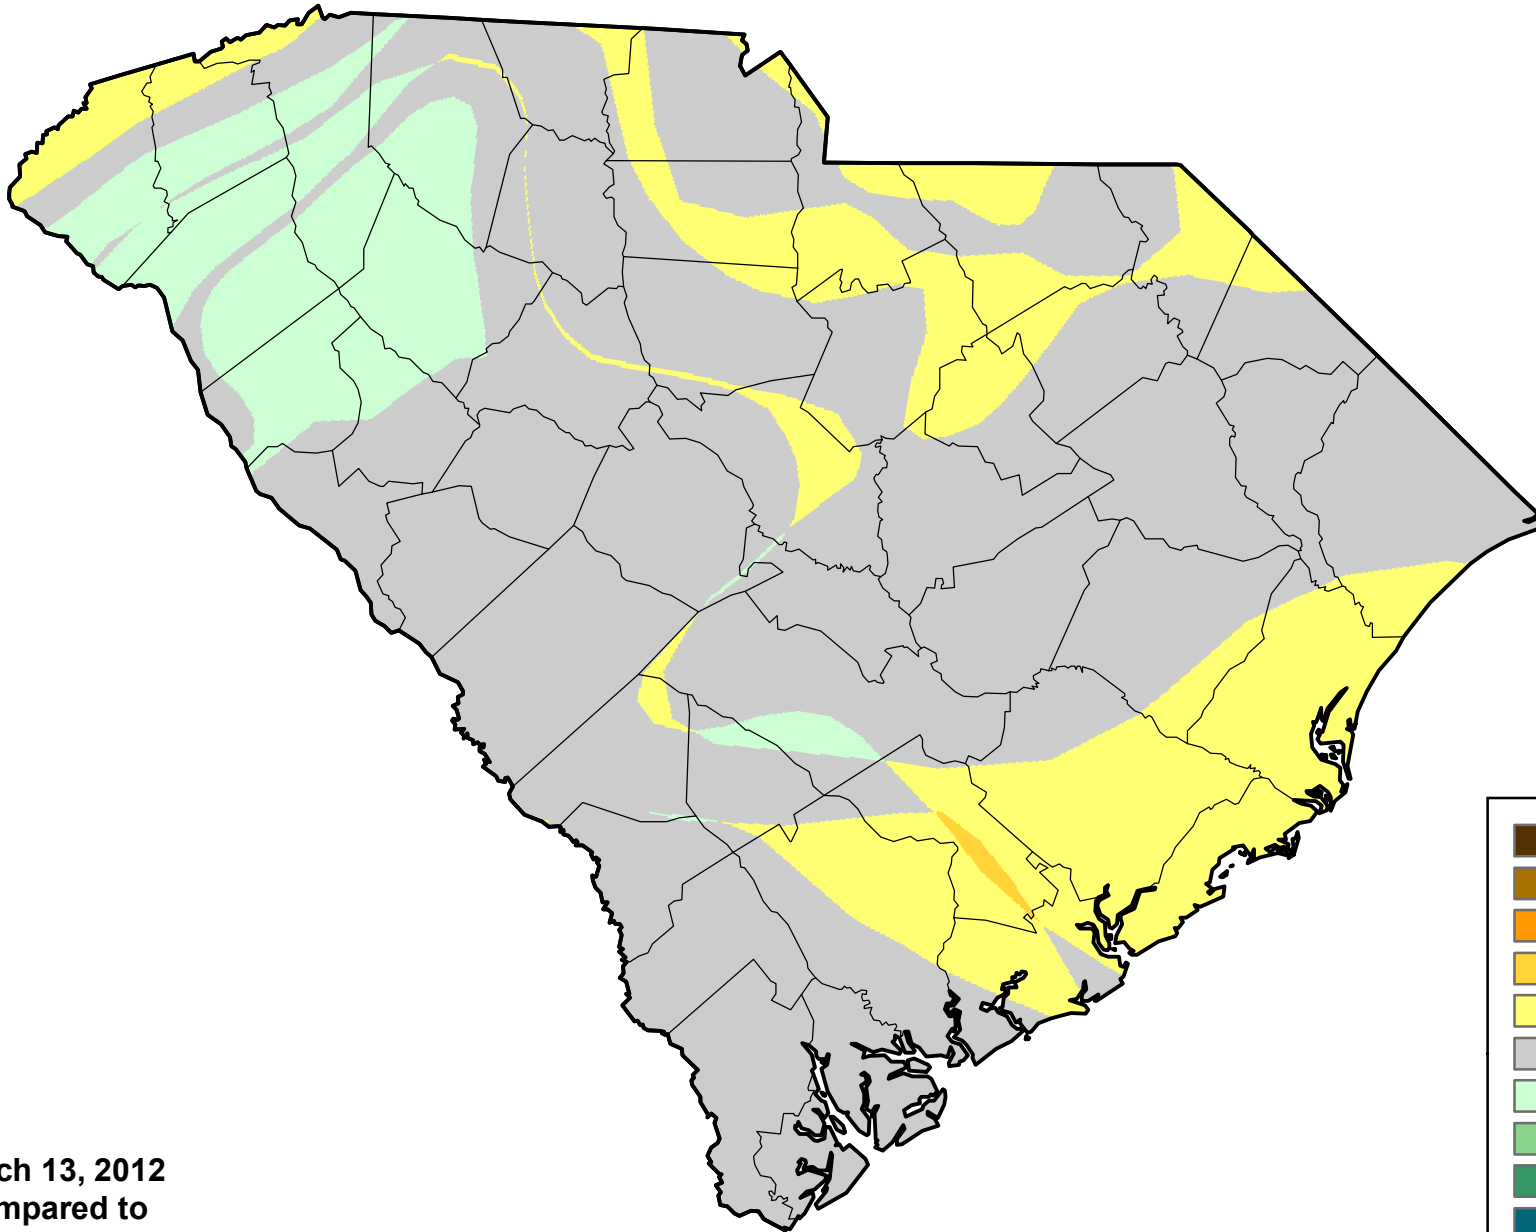

# U.S. Drought Monitor Class Change - South Carolina

Start of Calendar Year

March 13, 2012  
compared to  
January 5, 2012

[droughtmonitor.unl.edu](http://droughtmonitor.unl.edu)

- 5 Class Degradation
- 4 Class Degradation
- 3 Class Degradation
- 2 Class Degradation
- 1 Class Degradation
- No Change
- 1 Class Improvement
- 2 Class Improvement
- 3 Class Improvement
- 4 Class Improvement
- 5 Class Improvement