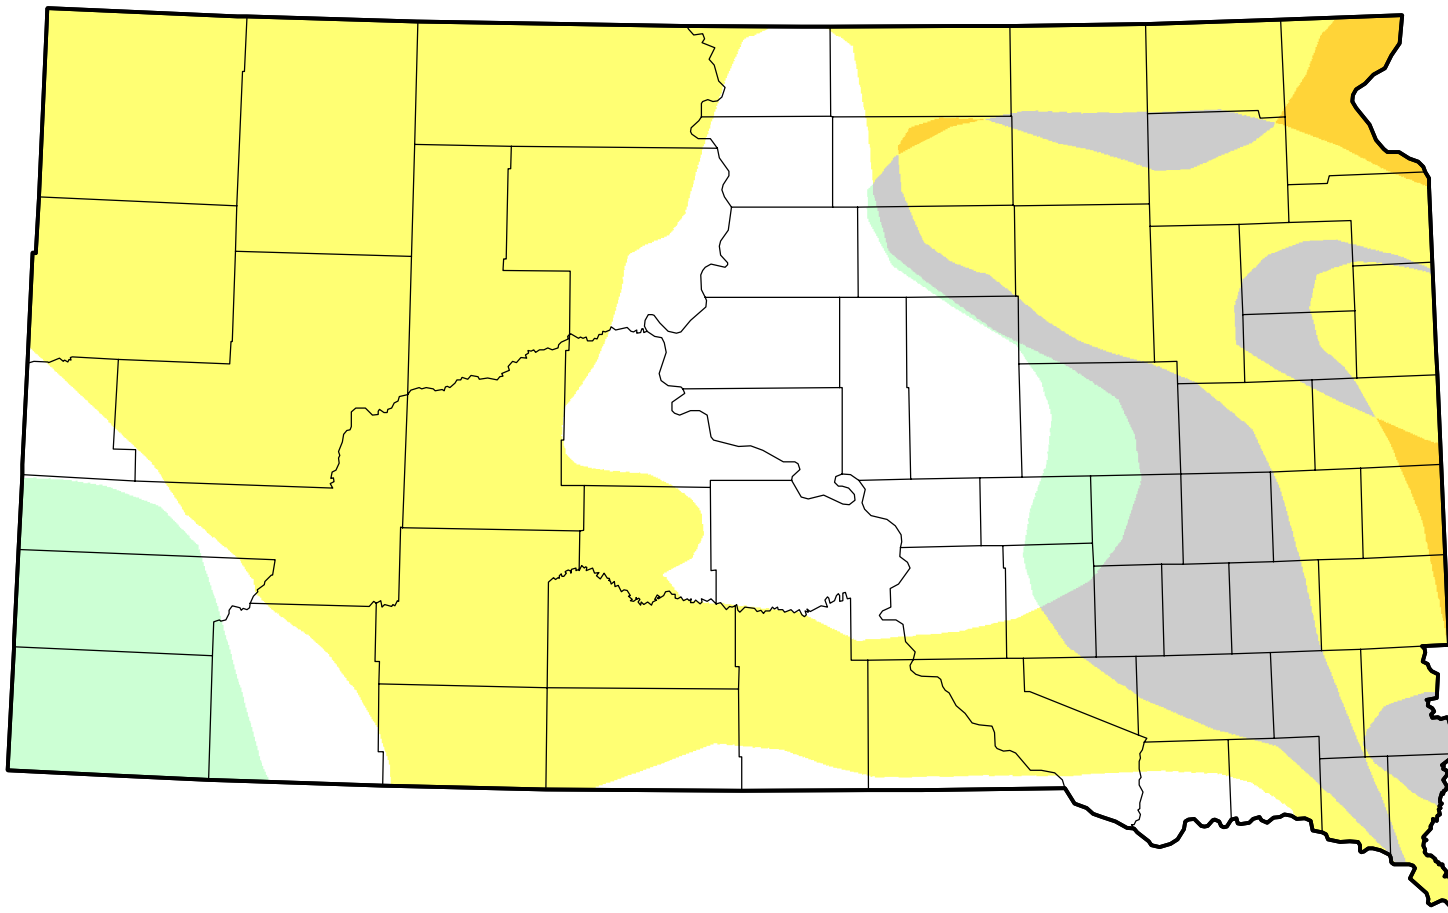

# U.S. Drought Monitor Class Change - South Dakota 26 Week

March 13, 2012  
compared to  
September 15, 2011

[droughtmonitor.unl.edu](http://droughtmonitor.unl.edu)

-  5 Class Degradation
-  4 Class Degradation
-  3 Class Degradation
-  2 Class Degradation
-  1 Class Degradation
-  No Change
-  1 Class Improvement
-  2 Class Improvement
-  3 Class Improvement
-  4 Class Improvement
-  5 Class Improvement