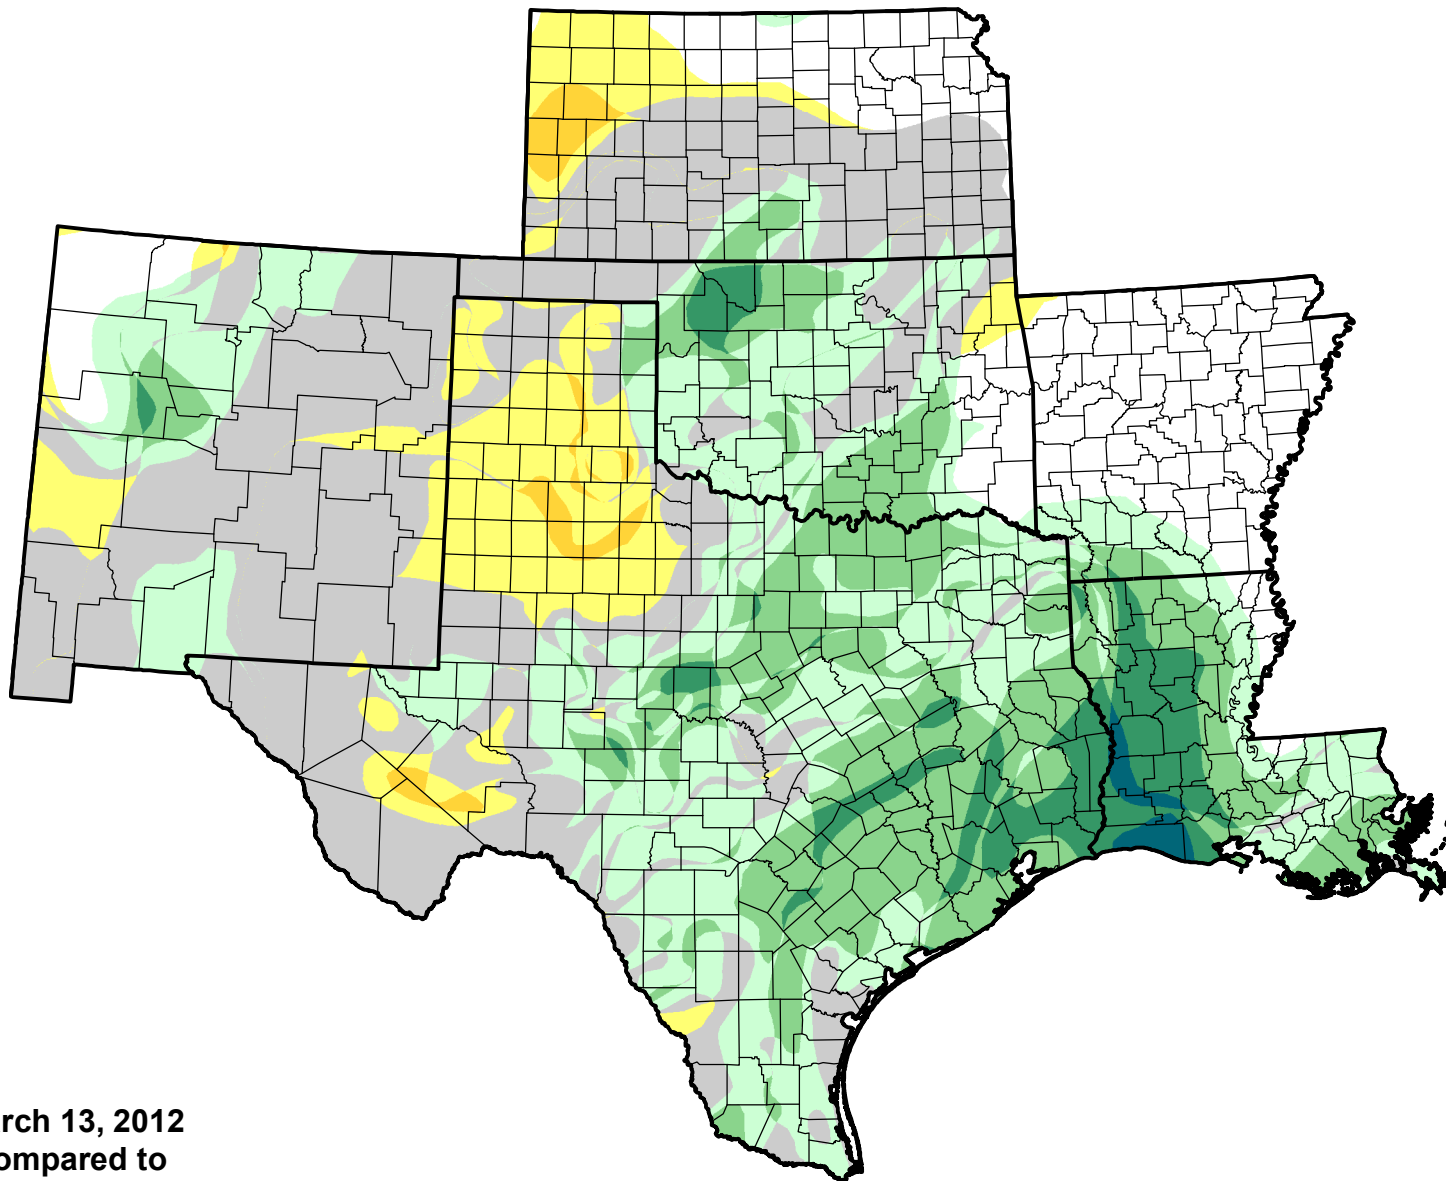

# U.S. Drought Monitor Class Change - SCIPP

Start of Calendar Year

March 13, 2012  
compared to  
January 5, 2012

[droughtmonitor.unl.edu](http://droughtmonitor.unl.edu)

- 5 Class Degradation
- 4 Class Degradation
- 3 Class Degradation
- 2 Class Degradation
- 1 Class Degradation
- No Change
- 1 Class Improvement
- 2 Class Improvement
- 3 Class Improvement
- 4 Class Improvement
- 5 Class Improvement