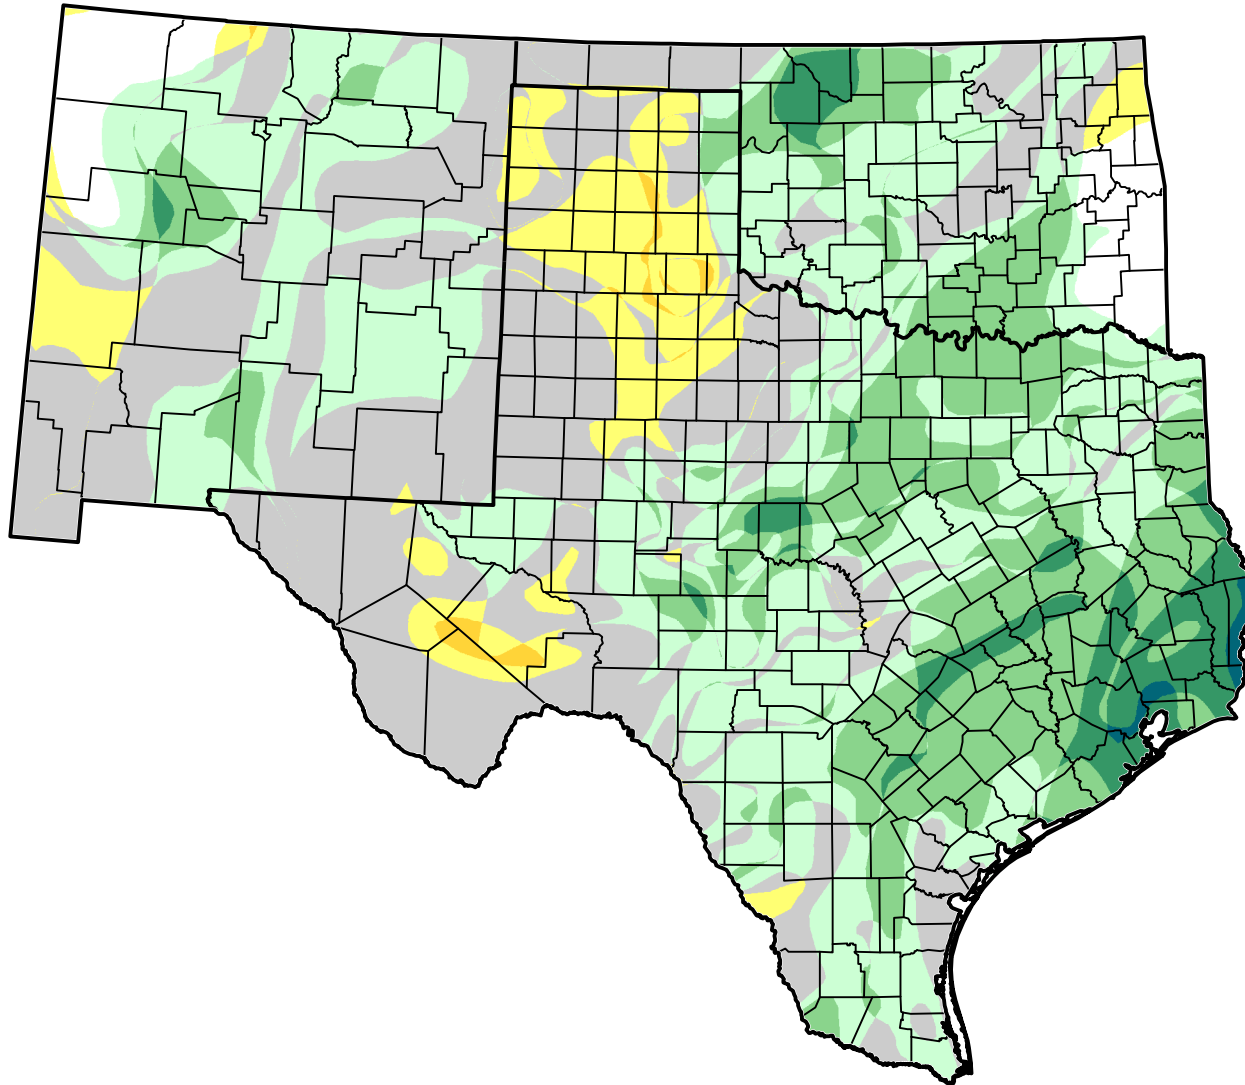

U.S. Drought Monitor Class Change - Southern Plains Area 3 Months

March 13, 2012
compared to
December 20, 2011