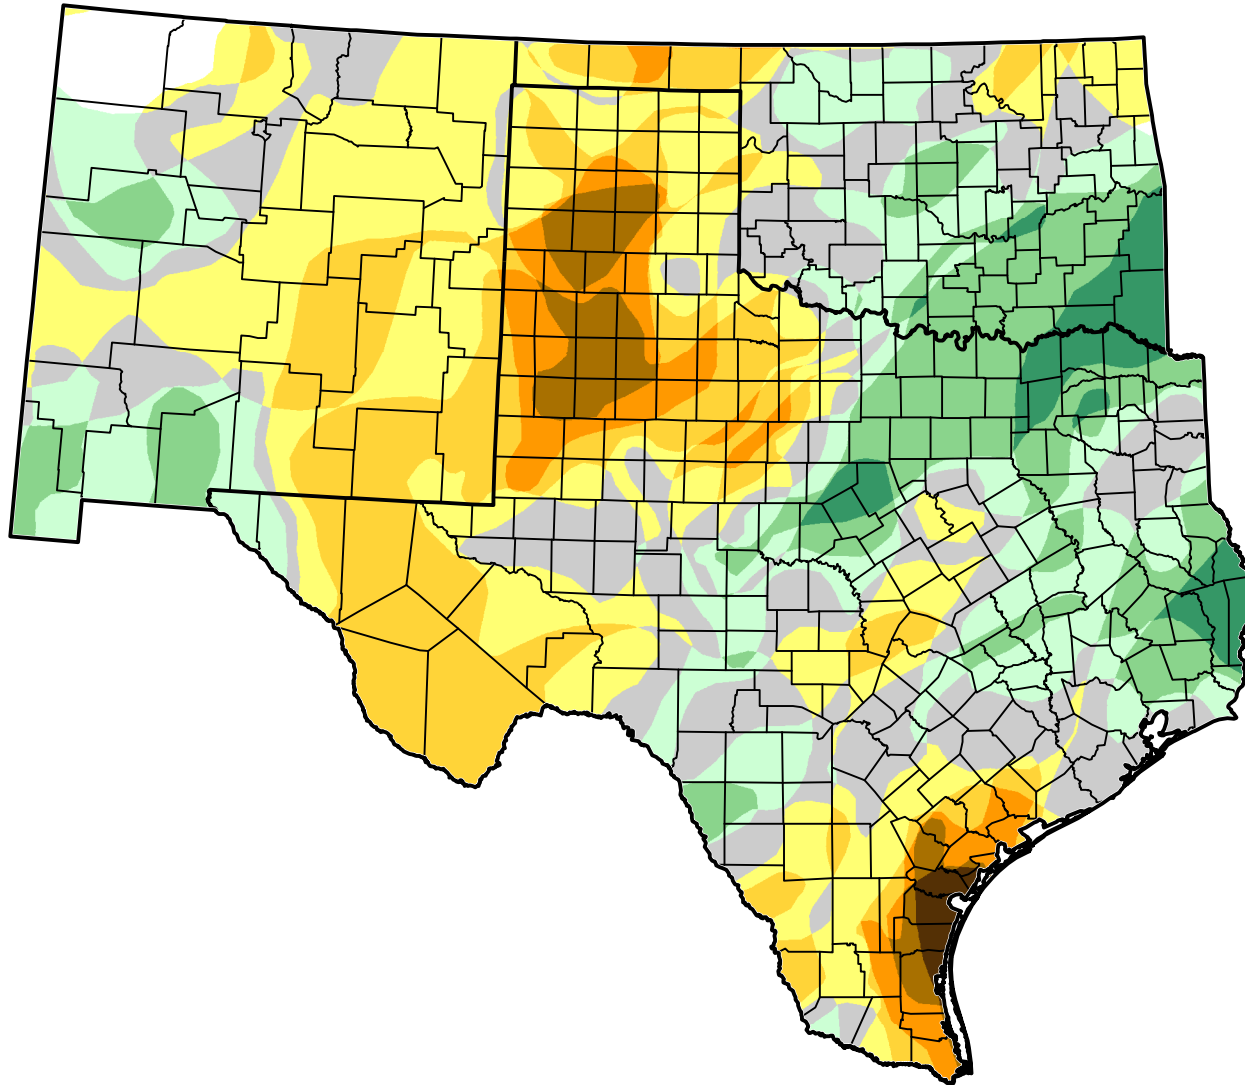

U.S. Drought Monitor Class Change - Southern Plains Area

1 Year

March 13, 2012
compared to
March 15, 2011