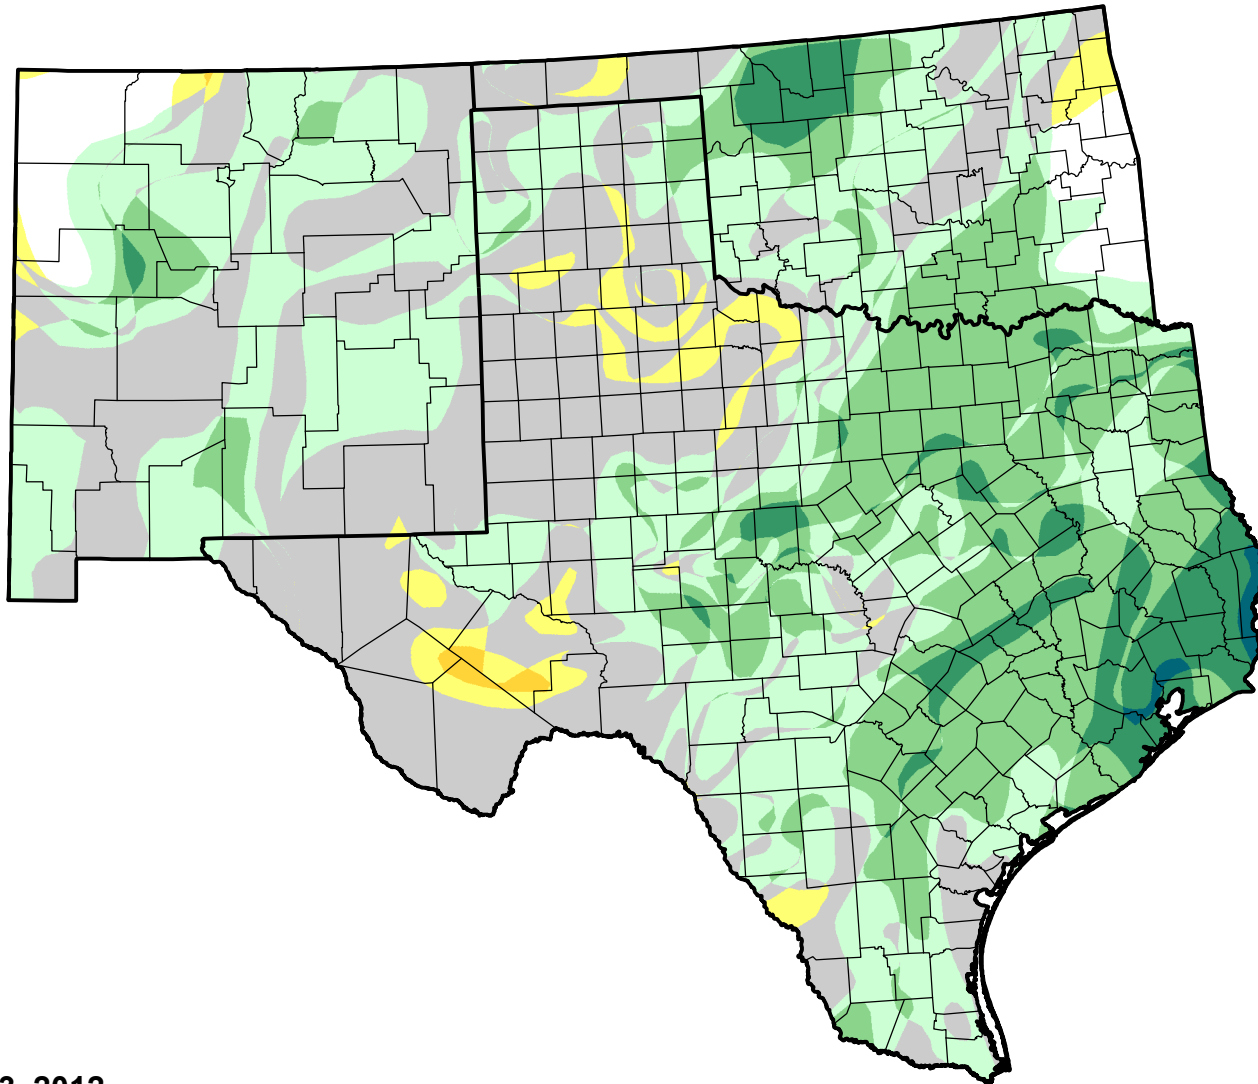

U.S. Drought Monitor Class Change - Southern Plains RDEWS

13 Week

March 13, 2012
compared to
December 15, 2011

droughtmonitor.unl.edu

- | | |
|---|---------------------|
|  | 5 Class Degradation |
|  | 4 Class Degradation |
|  | 3 Class Degradation |
|  | 2 Class Degradation |
|  | 1 Class Degradation |
|  | No Change |
|  | 1 Class Improvement |
|  | 2 Class Improvement |
|  | 3 Class Improvement |
|  | 4 Class Improvement |
|  | 5 Class Improvement |