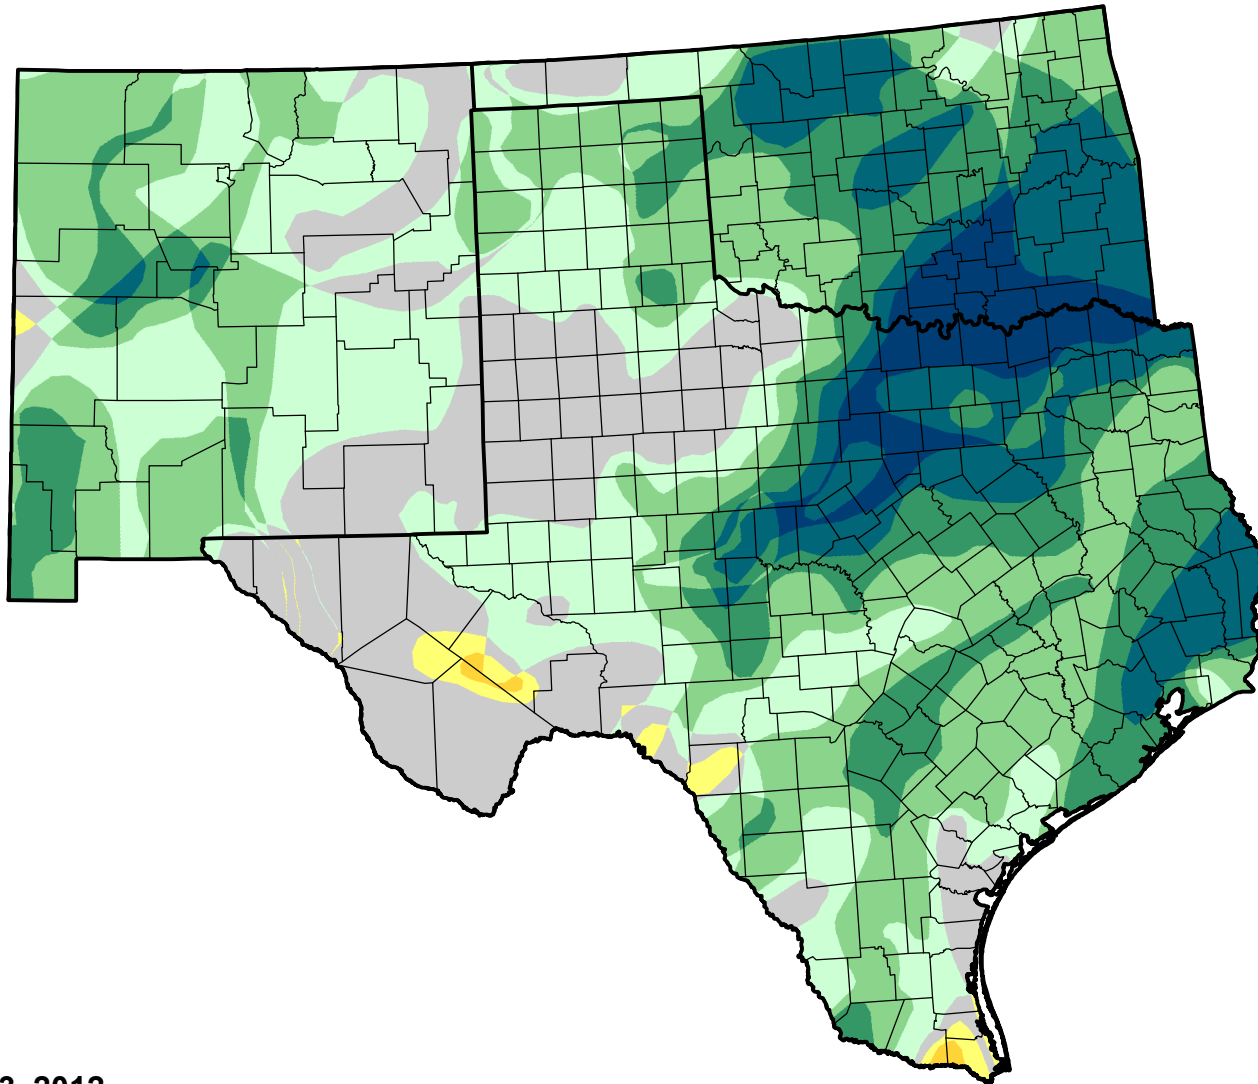

U.S. Drought Monitor Class Change - Southern Plains RDEWS

26 Week

March 13, 2012
compared to
September 15, 2011

droughtmonitor.unl.edu

-  5 Class Degradation
-  4 Class Degradation
-  3 Class Degradation
-  2 Class Degradation
-  1 Class Degradation
-  No Change
-  1 Class Improvement
-  2 Class Improvement
-  3 Class Improvement
-  4 Class Improvement
-  5 Class Improvement