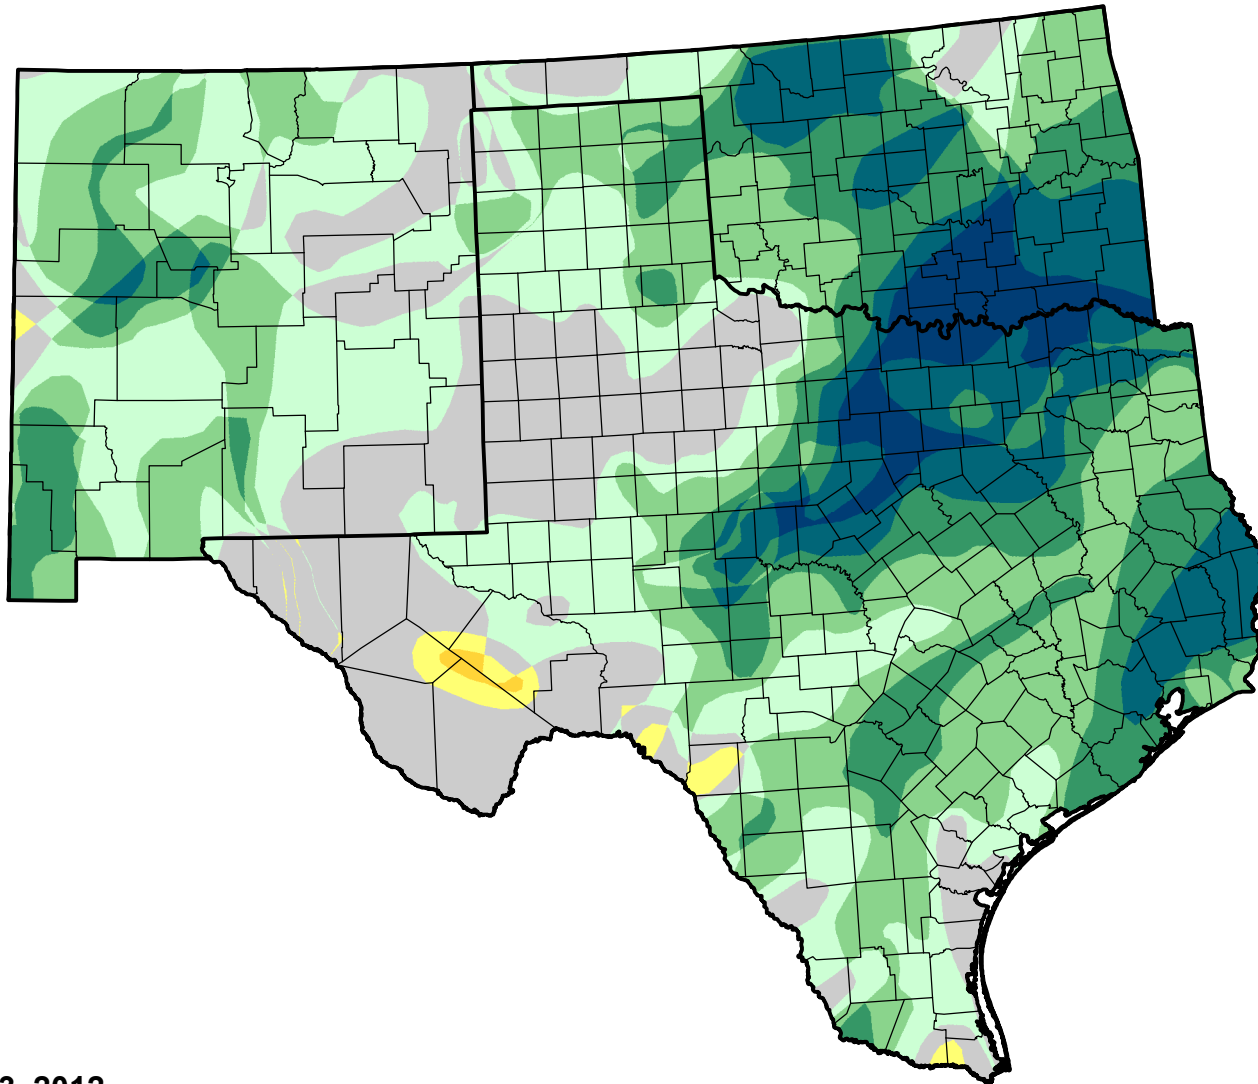

U.S. Drought Monitor Class Change - Southern Plains RDEWS

Start of Water Year

March 13, 2012
compared to
September 29, 2011

droughtmonitor.unl.edu

-  5 Class Degradation
-  4 Class Degradation
-  3 Class Degradation
-  2 Class Degradation
-  1 Class Degradation
-  No Change
-  1 Class Improvement
-  2 Class Improvement
-  3 Class Improvement
-  4 Class Improvement
-  5 Class Improvement