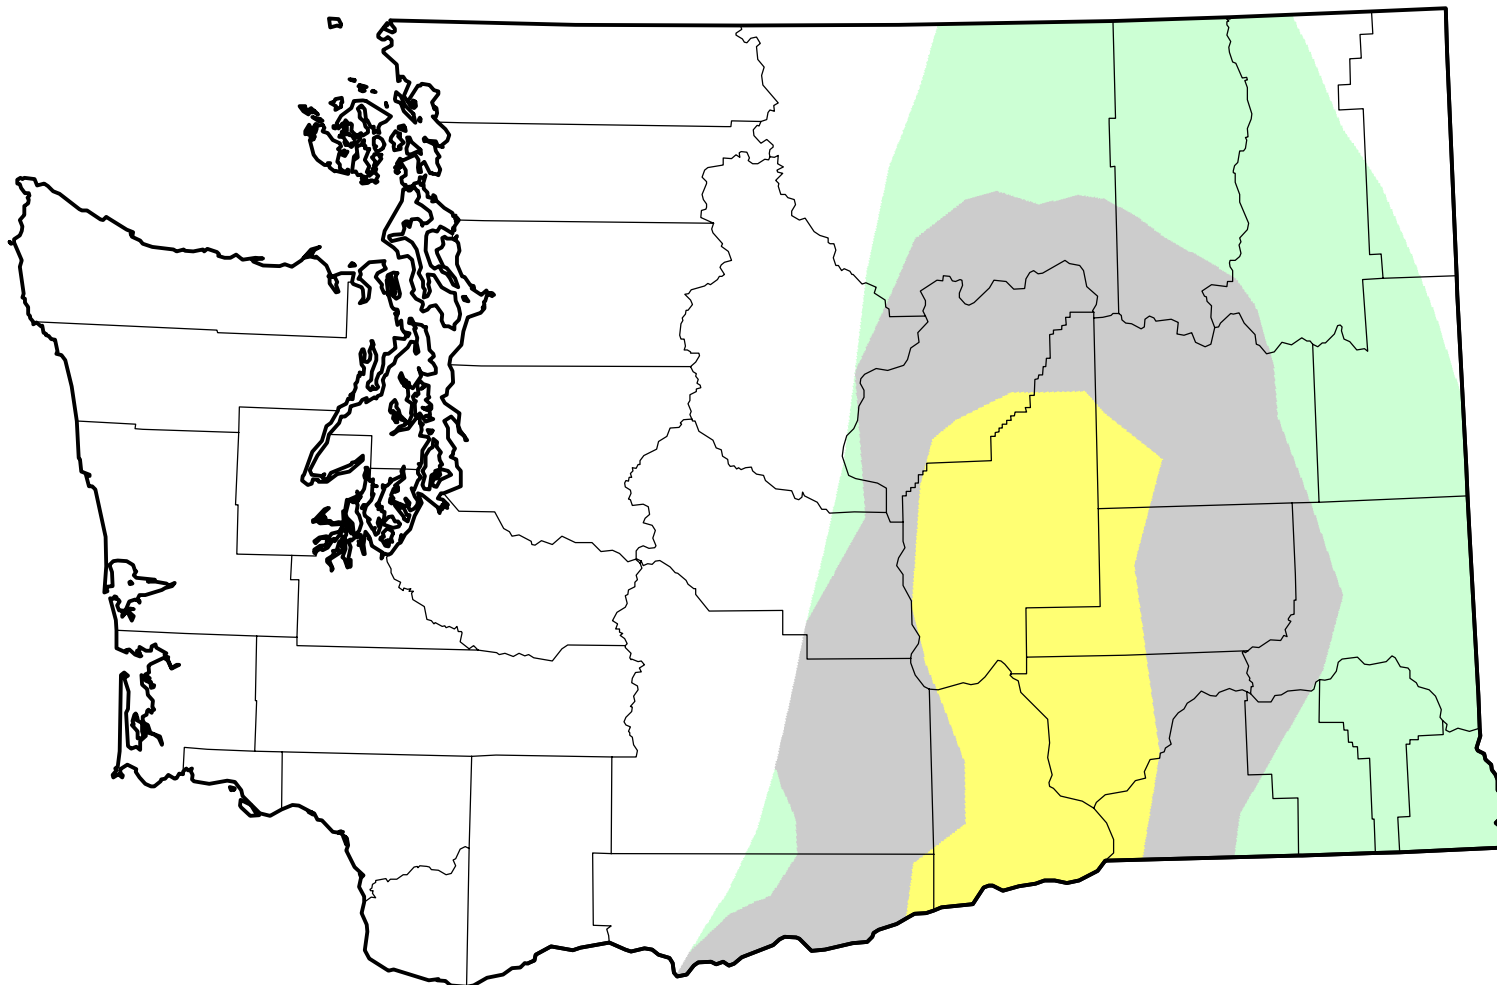

U.S. Drought Monitor Class Change - Washington

Start of Calendar Year

March 20, 2012
compared to
January 5, 2012

droughtmonitor.unl.edu

- | | |
|---|---------------------|
|  | 5 Class Degradation |
|  | 4 Class Degradation |
|  | 3 Class Degradation |
|  | 2 Class Degradation |
|  | 1 Class Degradation |
|  | No Change |
|  | 1 Class Improvement |
|  | 2 Class Improvement |
|  | 3 Class Improvement |
|  | 4 Class Improvement |
|  | 5 Class Improvement |