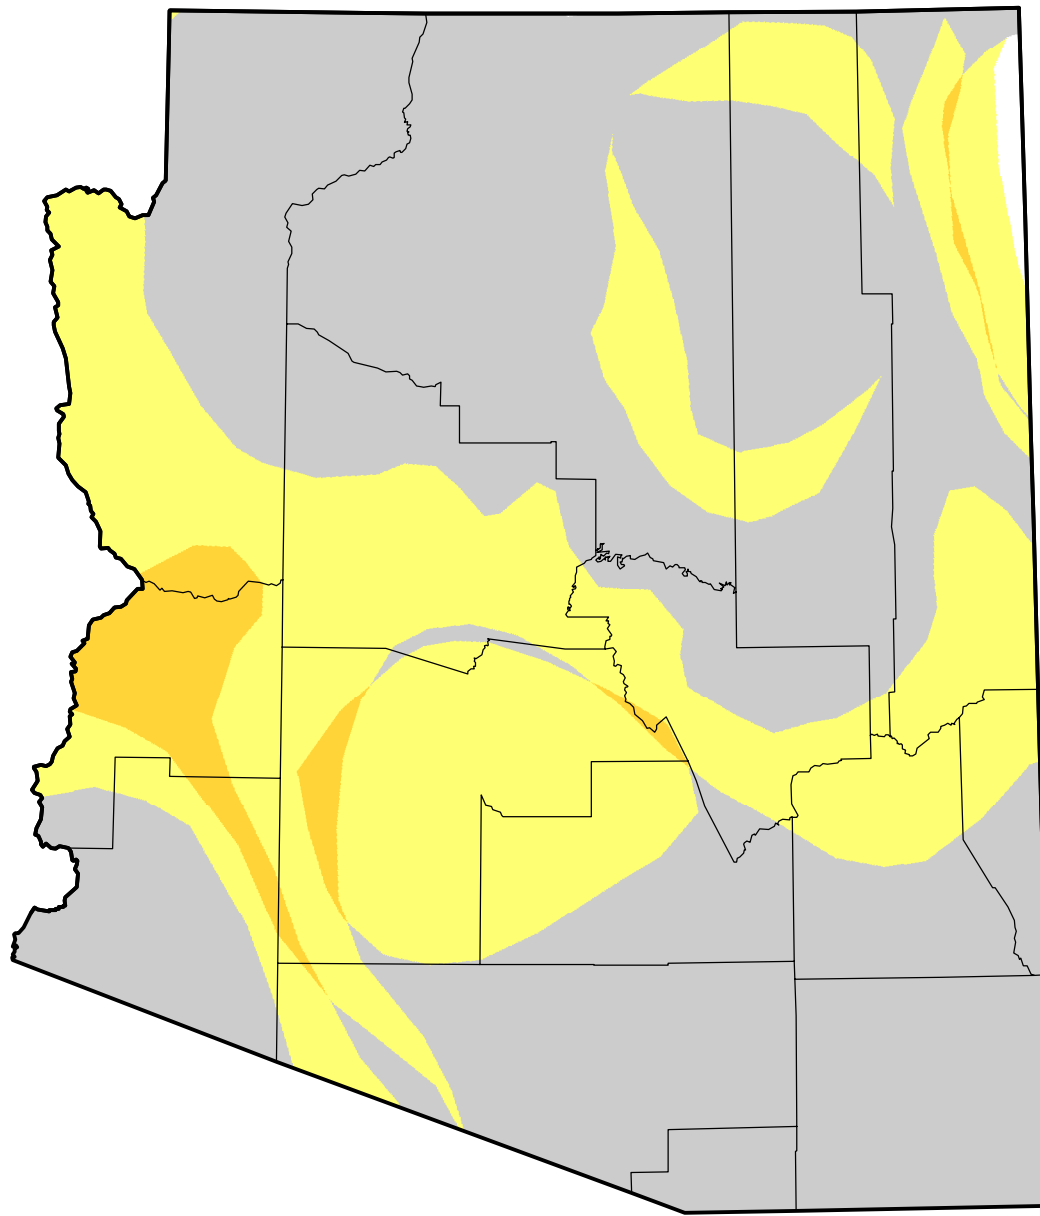

# U.S. Drought Monitor Class Change - Arizona

## 4 Week

March 20, 2012  
compared to  
February 23, 2012

[droughtmonitor.unl.edu](http://droughtmonitor.unl.edu)

- |   |                     |
|---|---------------------|
|  | 5 Class Degradation |
|  | 4 Class Degradation |
|  | 3 Class Degradation |
|  | 2 Class Degradation |
|  | 1 Class Degradation |
|  | No Change           |
|  | 1 Class Improvement |
|  | 2 Class Improvement |
|  | 3 Class Improvement |
|  | 4 Class Improvement |
|  | 5 Class Improvement |