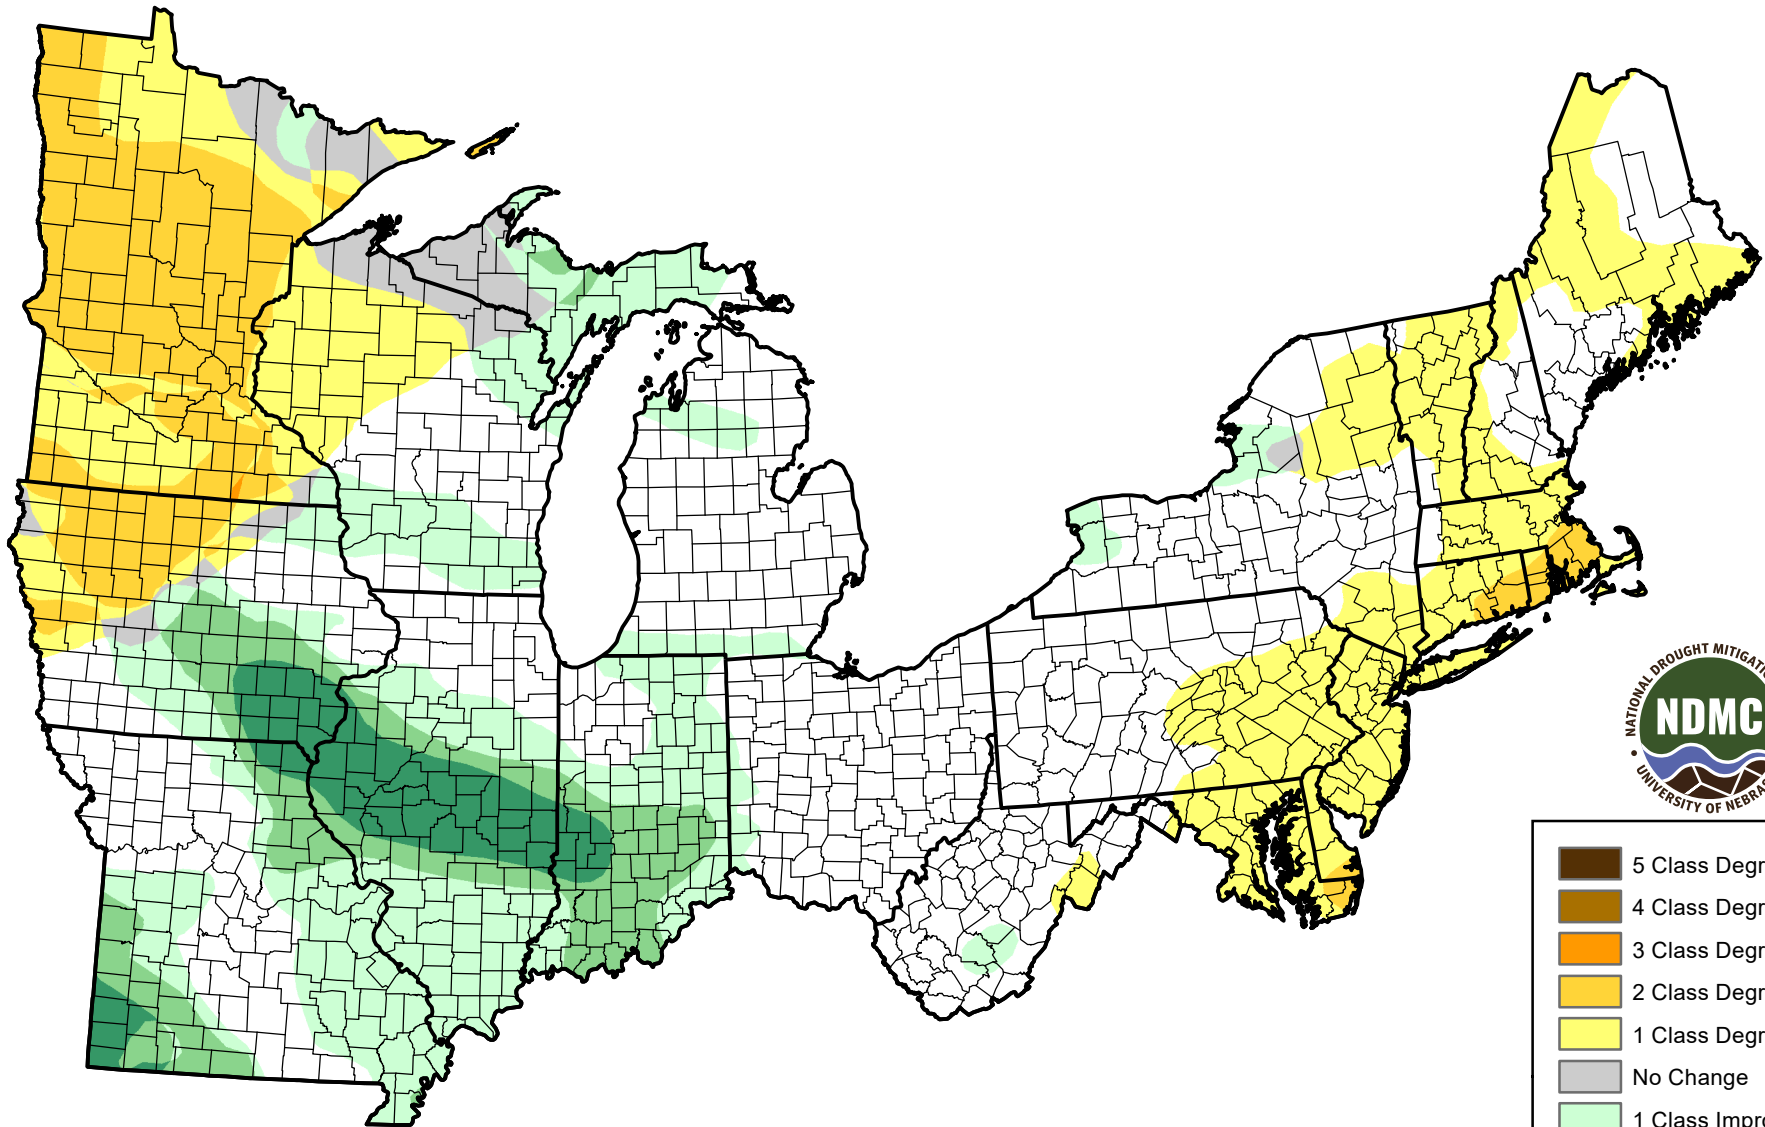

U.S. Drought Monitor Class Change - USDA Northern Forests Climate Hub 26 Week

March 20, 2012
compared to
September 22, 2011

droughtmonitor.unl.edu