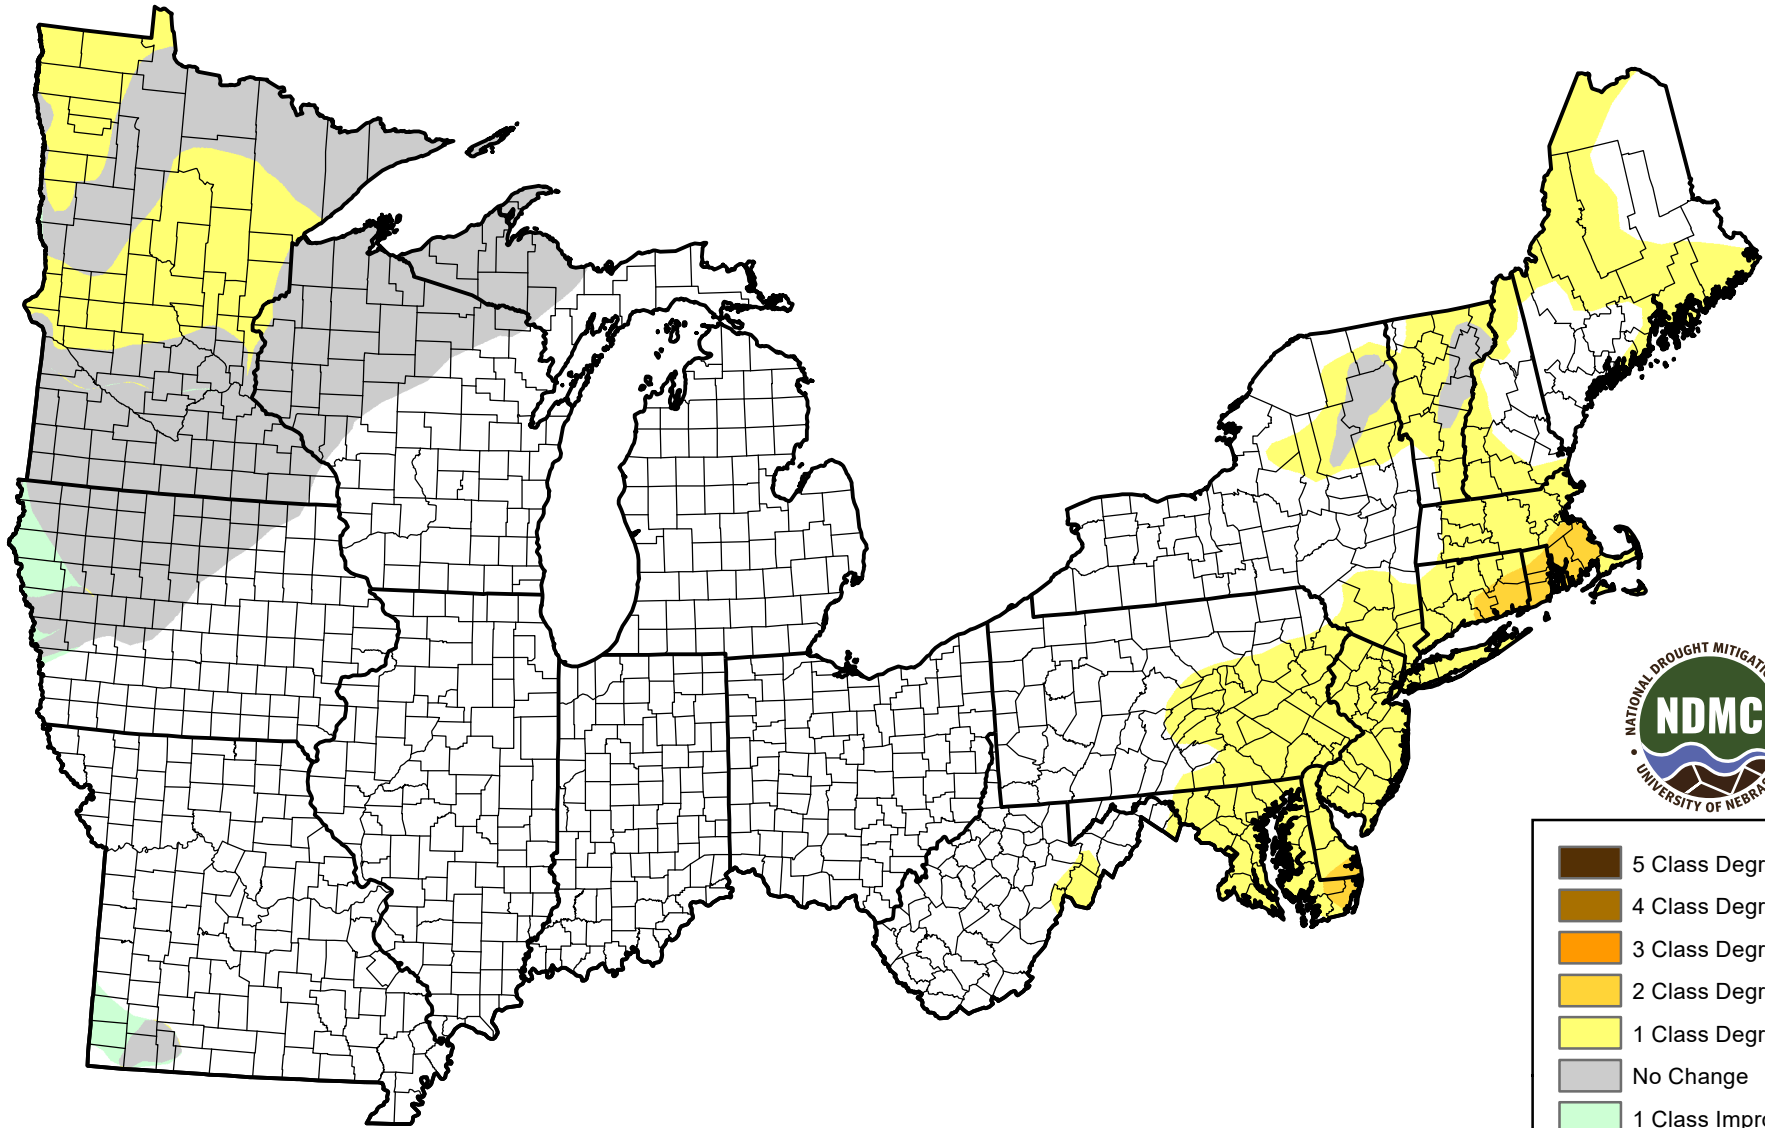

U.S. Drought Monitor Class Change - USDA Northern Forests Climate Hub

Start of Calendar Year

March 20, 2012
compared to
January 5, 2012

droughtmonitor.unl.edu

-  5 Class Degradation
-  4 Class Degradation
-  3 Class Degradation
-  2 Class Degradation
-  1 Class Degradation
-  No Change
-  1 Class Improvement
-  2 Class Improvement
-  3 Class Improvement
-  4 Class Improvement
-  5 Class Improvement