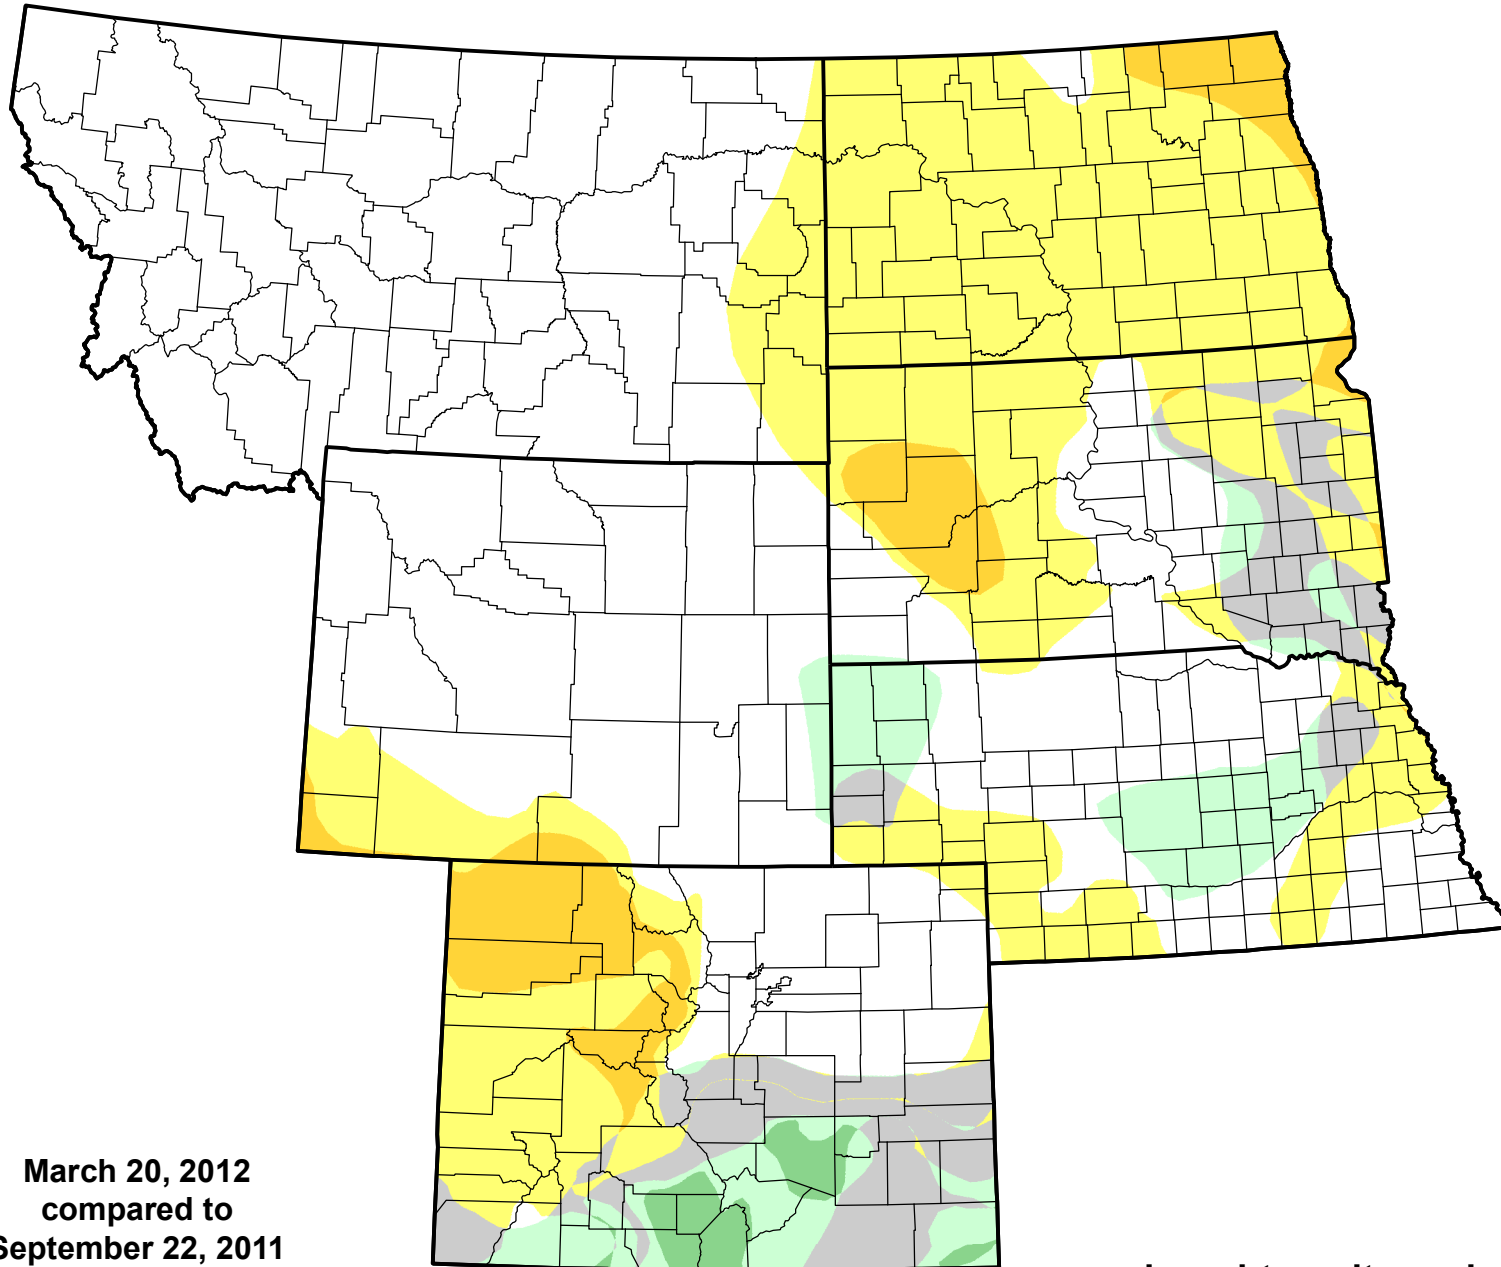

U.S. Drought Monitor Class Change - USDA Northern Plains Climate Hub 26 Week

March 20, 2012
compared to
September 22, 2011

-  5 Class Degradation
-  4 Class Degradation
-  3 Class Degradation
-  2 Class Degradation
-  1 Class Degradation
-  No Change
-  1 Class Improvement
-  2 Class Improvement
-  3 Class Improvement
-  4 Class Improvement
-  5 Class Improvement

droughtmonitor.unl.edu