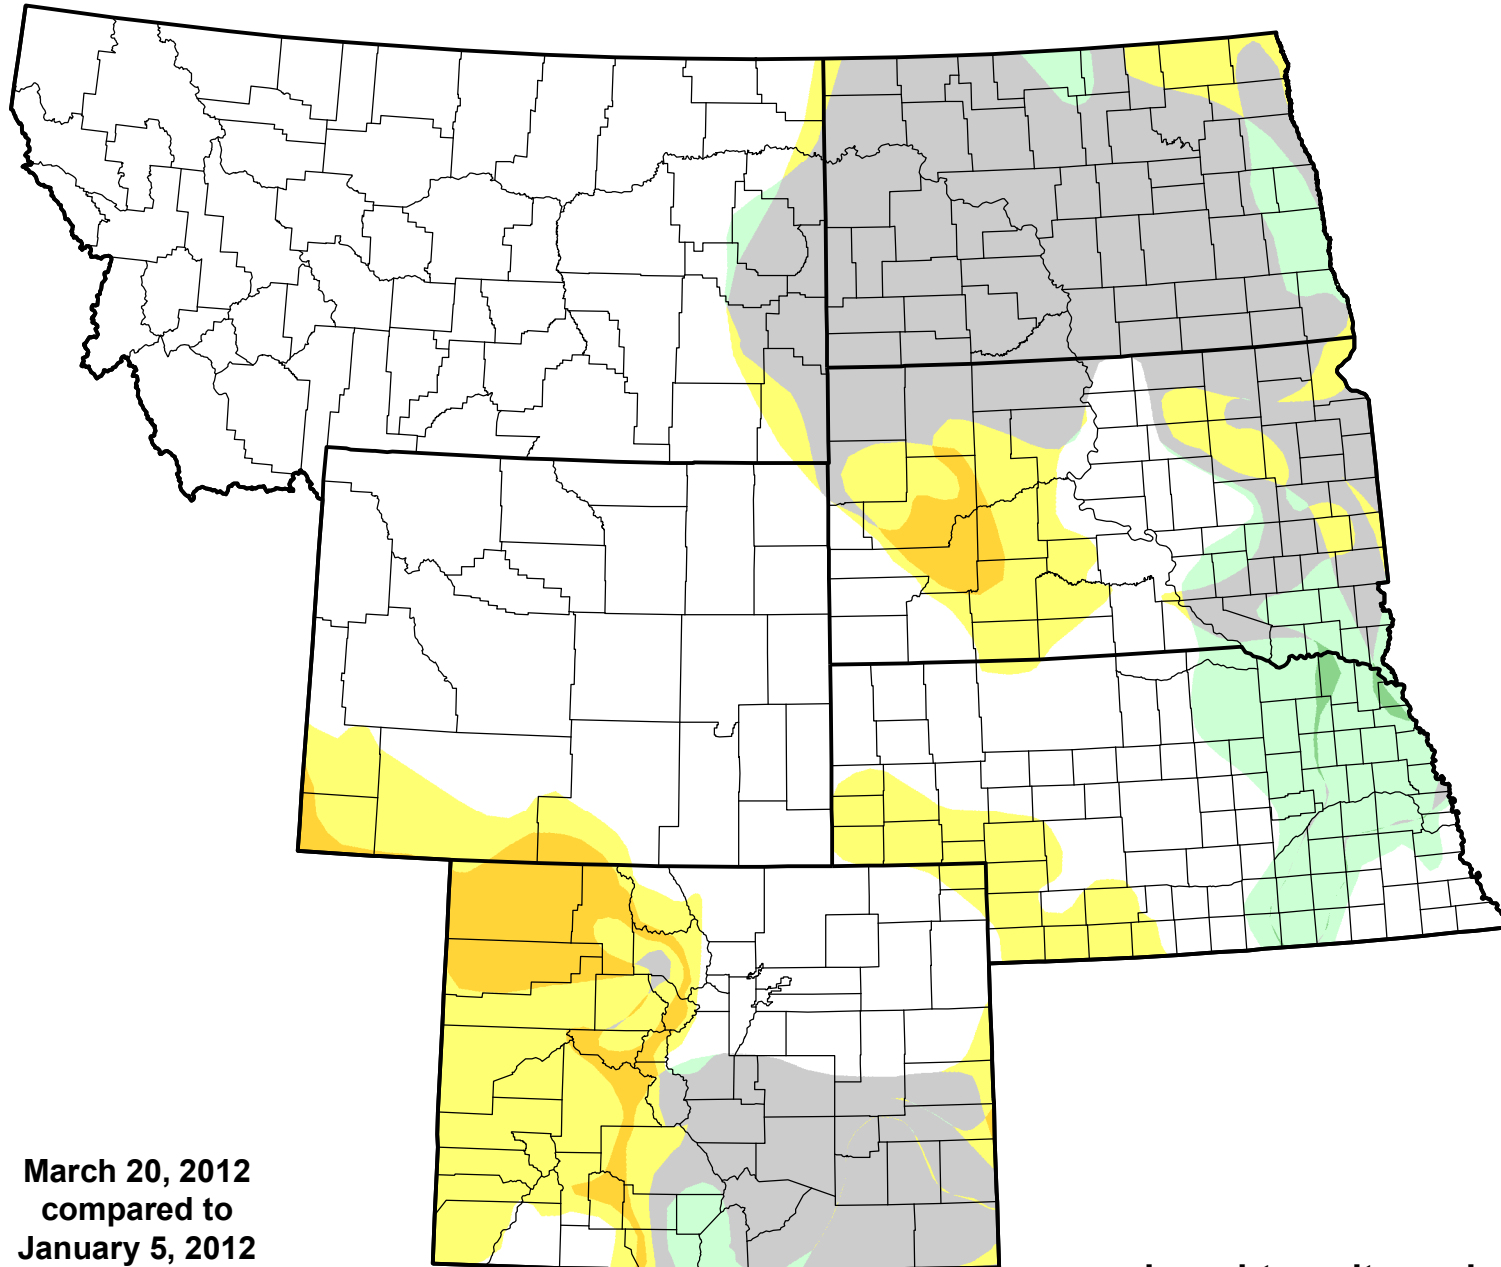

U.S. Drought Monitor Class Change - USDA Northern Plains Climate Hub

Start of Calendar Year

March 20, 2012
compared to
January 5, 2012

droughtmonitor.unl.edu

-  5 Class Degradation
-  4 Class Degradation
-  3 Class Degradation
-  2 Class Degradation
-  1 Class Degradation
-  No Change
-  1 Class Improvement
-  2 Class Improvement
-  3 Class Improvement
-  4 Class Improvement
-  5 Class Improvement