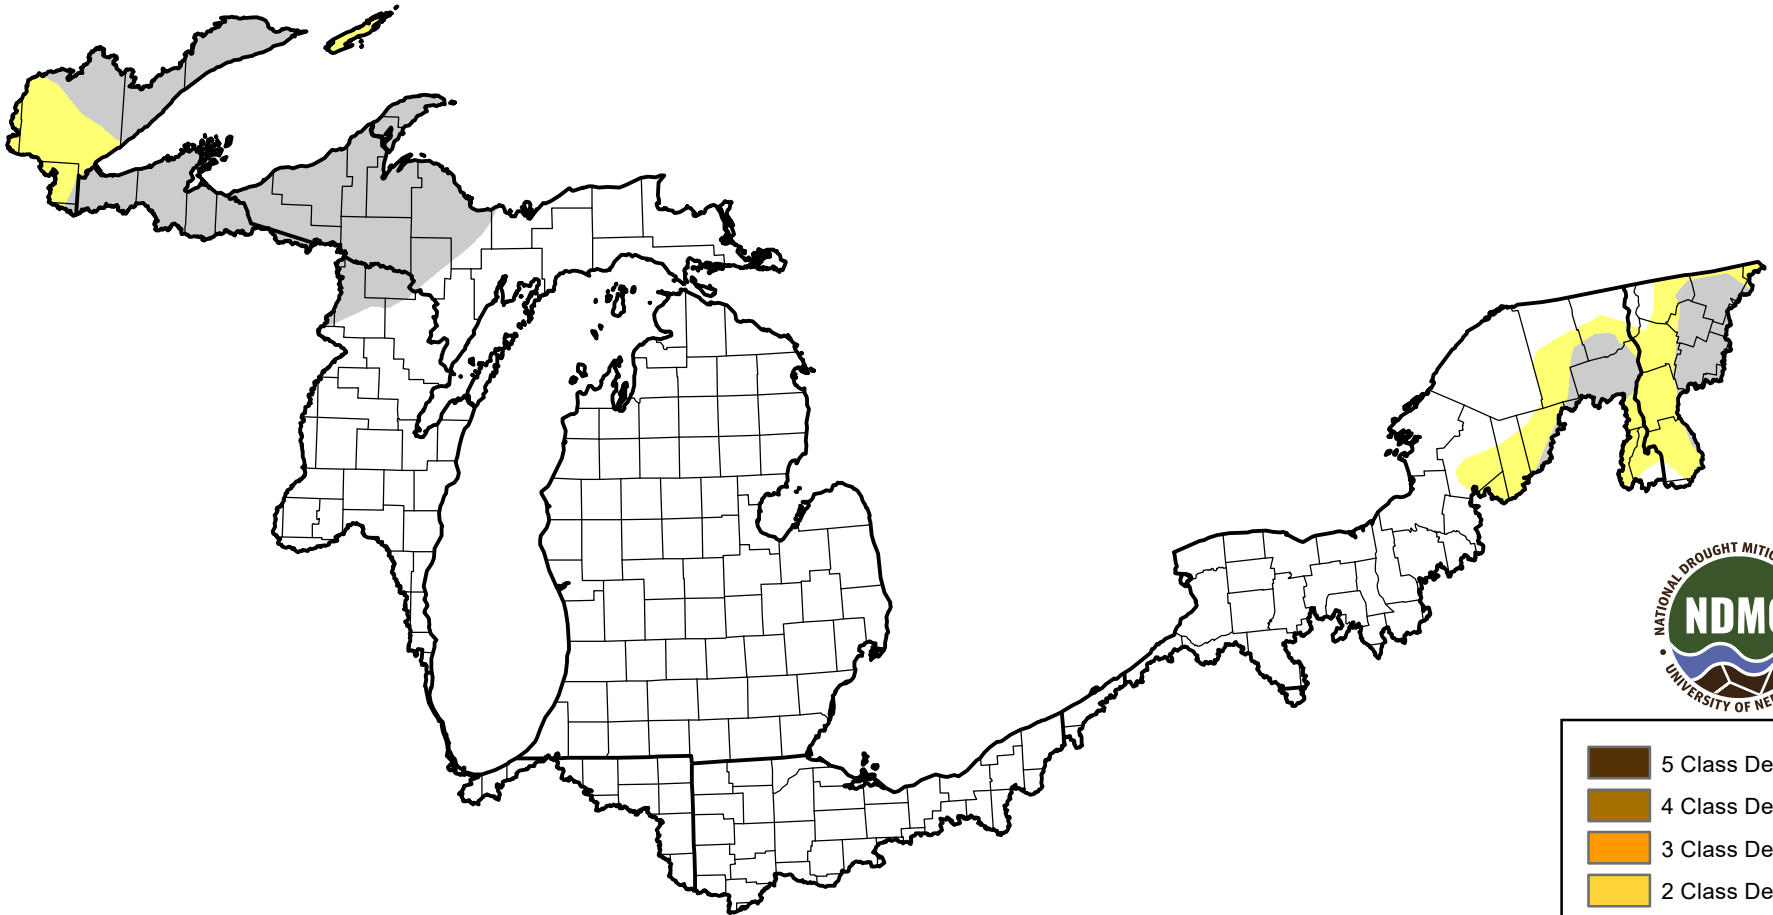

# U.S. Drought Monitor Class Change - Great Lakes Watershed

## 13 Week

March 20, 2012  
compared to  
December 22, 2011

[droughtmonitor.unl.edu](http://droughtmonitor.unl.edu)