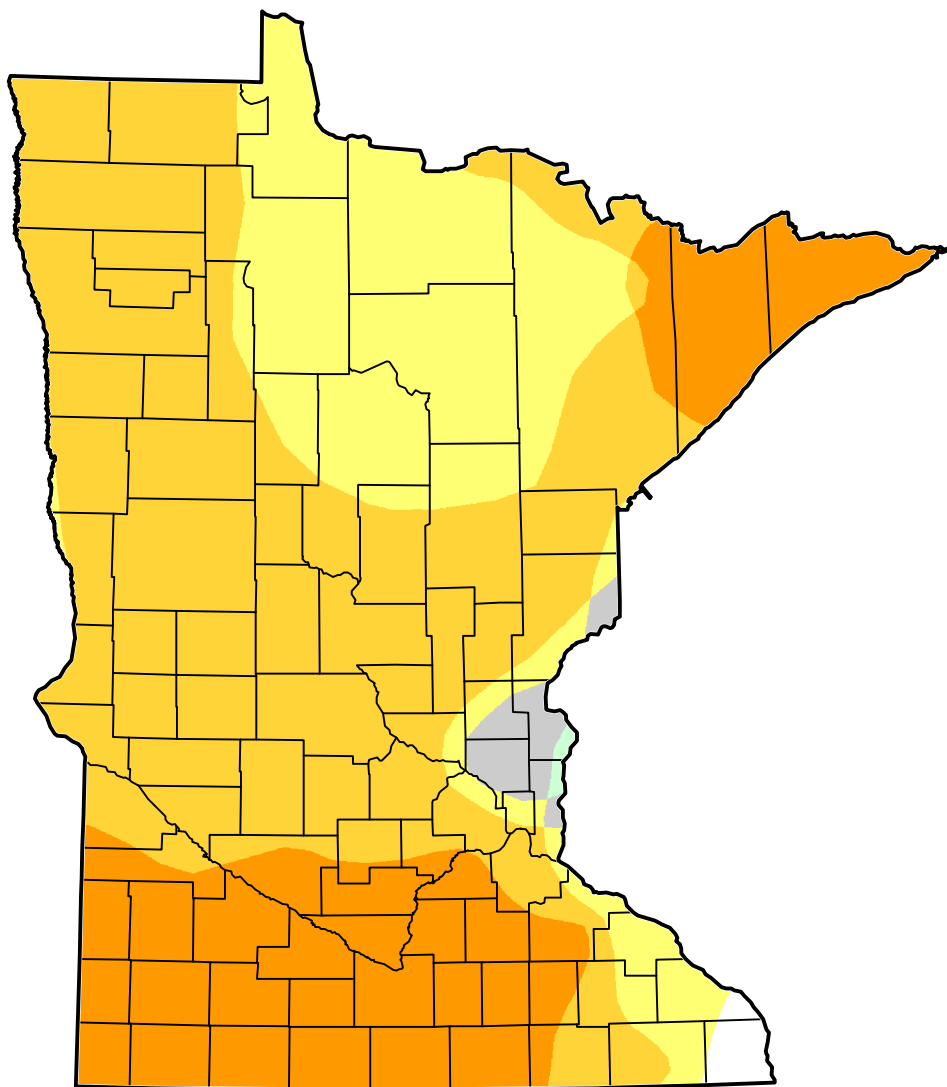

U.S. Drought Monitor Class Change - Minnesota 2 Years

March 20, 2012
compared to
March 23, 2010

-  5 Class Degradation
-  4 Class Degradation
-  3 Class Degradation
-  2 Class Degradation
-  1 Class Degradation
-  No Change
-  1 Class Improvement
-  2 Class Improvement
-  3 Class Improvement
-  4 Class Improvement
-  5 Class Improvement