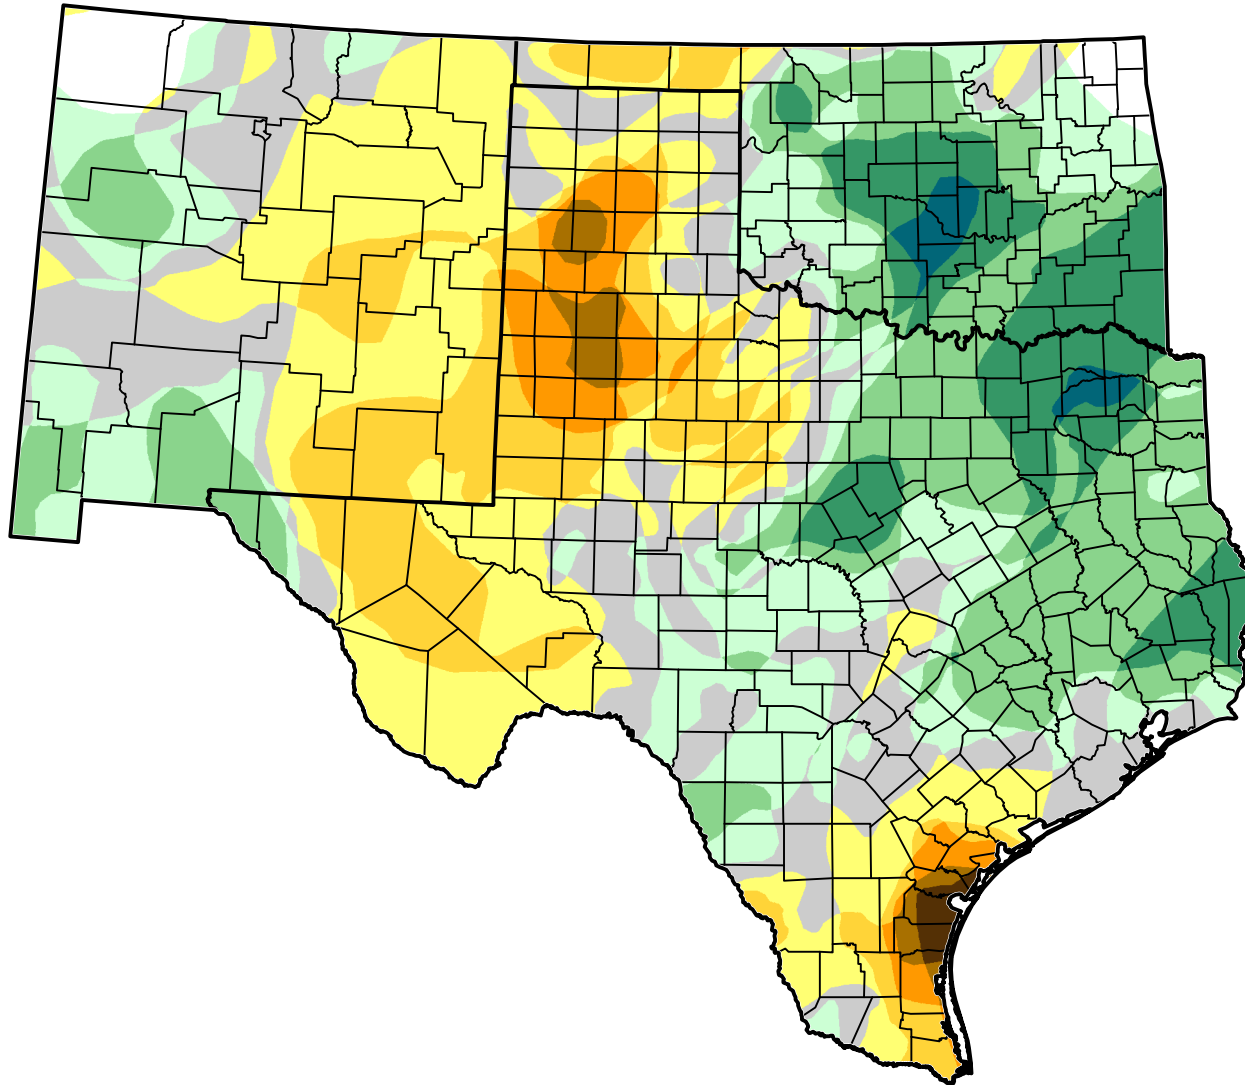

U.S. Drought Monitor Class Change - Southern Plains Area

1 Year

March 20, 2012
compared to
March 22, 2011