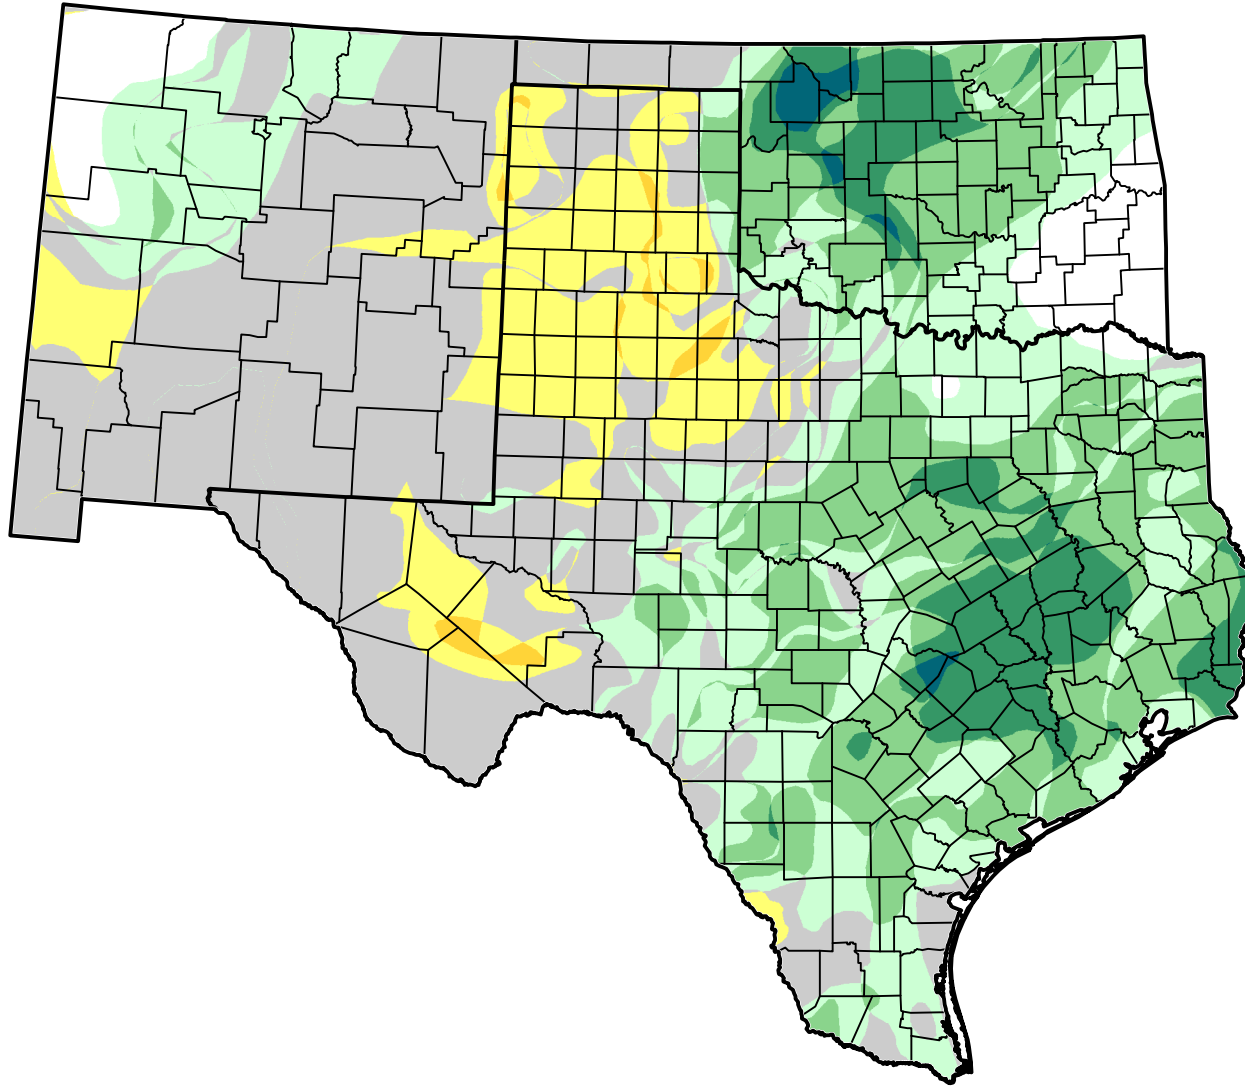

U.S. Drought Monitor Class Change - Southern Plains Area 2 Months

March 20, 2012
compared to
January 24, 2012