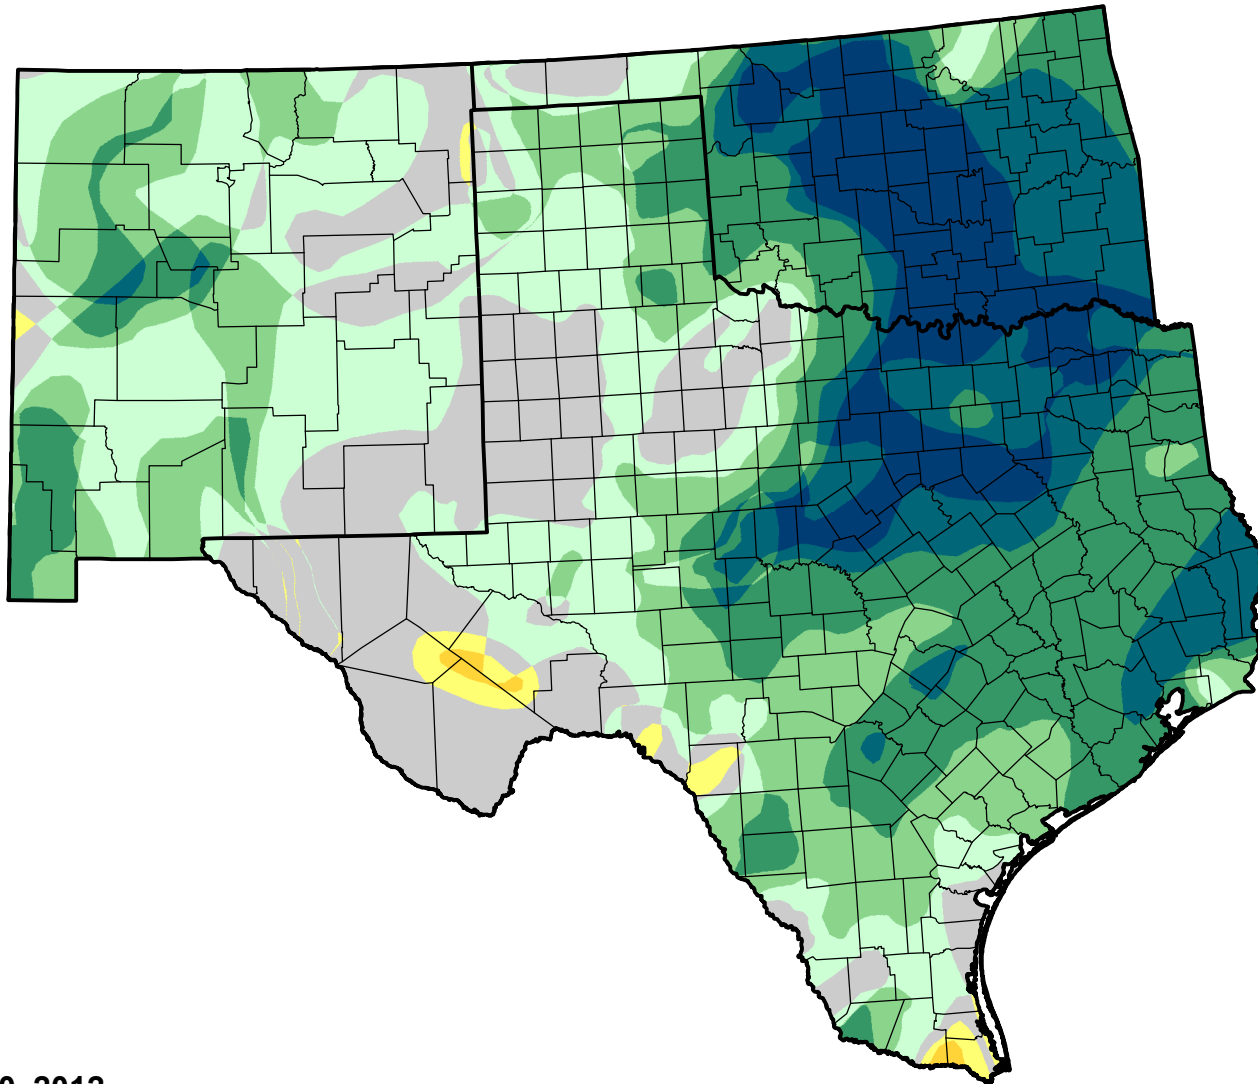

U.S. Drought Monitor Class Change - Southern Plains RDEWS

26 Week

March 20, 2012
compared to
September 22, 2011

droughtmonitor.unl.edu

-  5 Class Degradation
-  4 Class Degradation
-  3 Class Degradation
-  2 Class Degradation
-  1 Class Degradation
-  No Change
-  1 Class Improvement
-  2 Class Improvement
-  3 Class Improvement
-  4 Class Improvement
-  5 Class Improvement