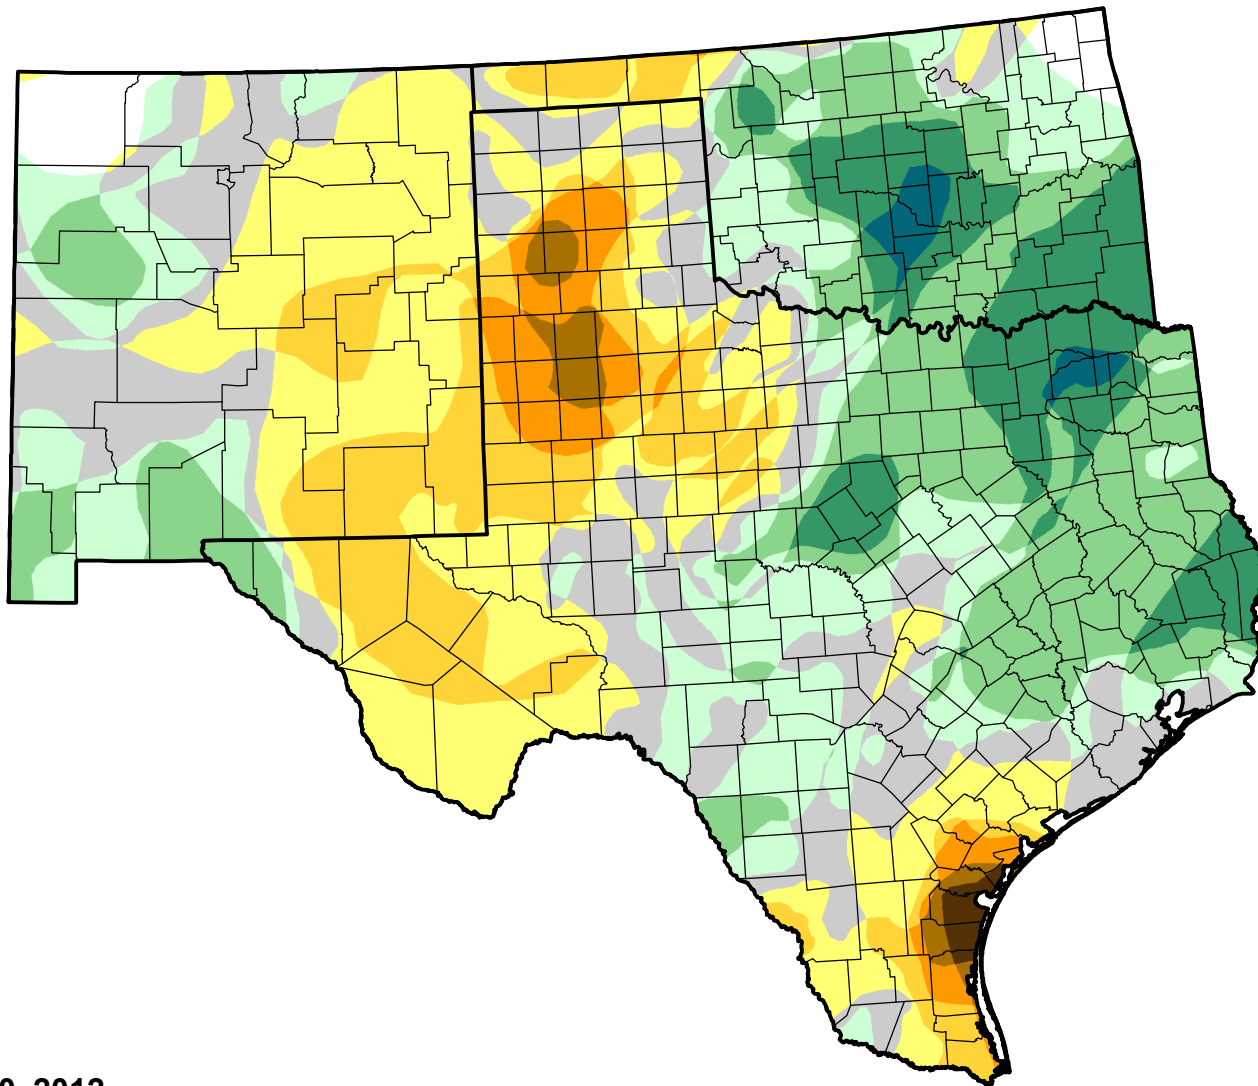

U.S. Drought Monitor Class Change - Southern Plains RDEWS

52 Week

March 20, 2012
compared to
March 24, 2011

droughtmonitor.unl.edu

-  5 Class Degradation
-  4 Class Degradation
-  3 Class Degradation
-  2 Class Degradation
-  1 Class Degradation
-  No Change
-  1 Class Improvement
-  2 Class Improvement
-  3 Class Improvement
-  4 Class Improvement
-  5 Class Improvement