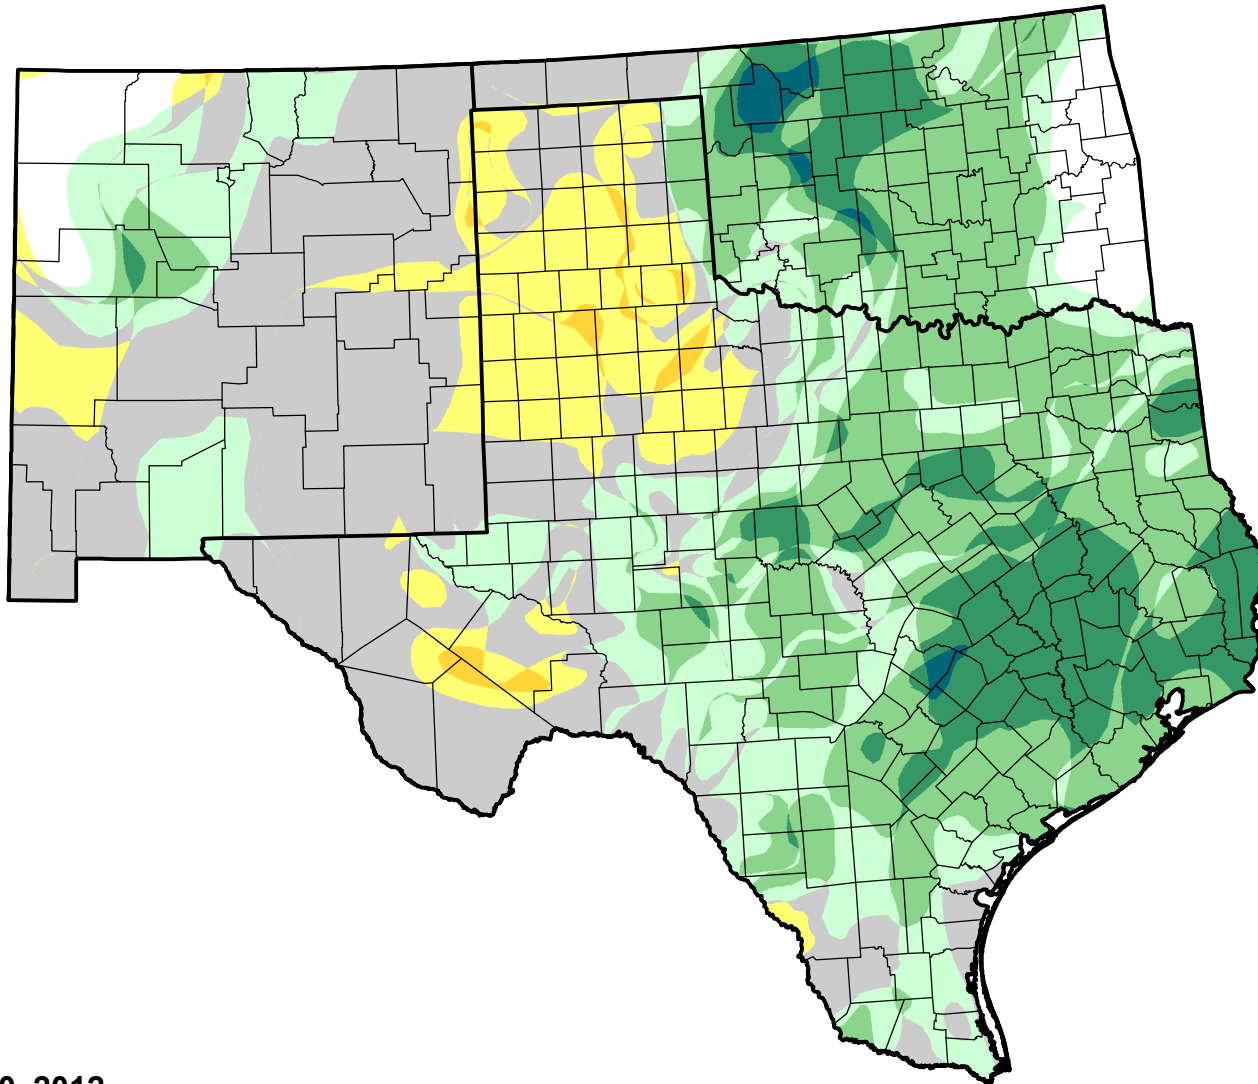

U.S. Drought Monitor Class Change - Southern Plains RDEWS

Start of Calendar Year

March 20, 2012
compared to
January 5, 2012

droughtmonitor.unl.edu

-  5 Class Degradation
-  4 Class Degradation
-  3 Class Degradation
-  2 Class Degradation
-  1 Class Degradation
-  No Change
-  1 Class Improvement
-  2 Class Improvement
-  3 Class Improvement
-  4 Class Improvement
-  5 Class Improvement