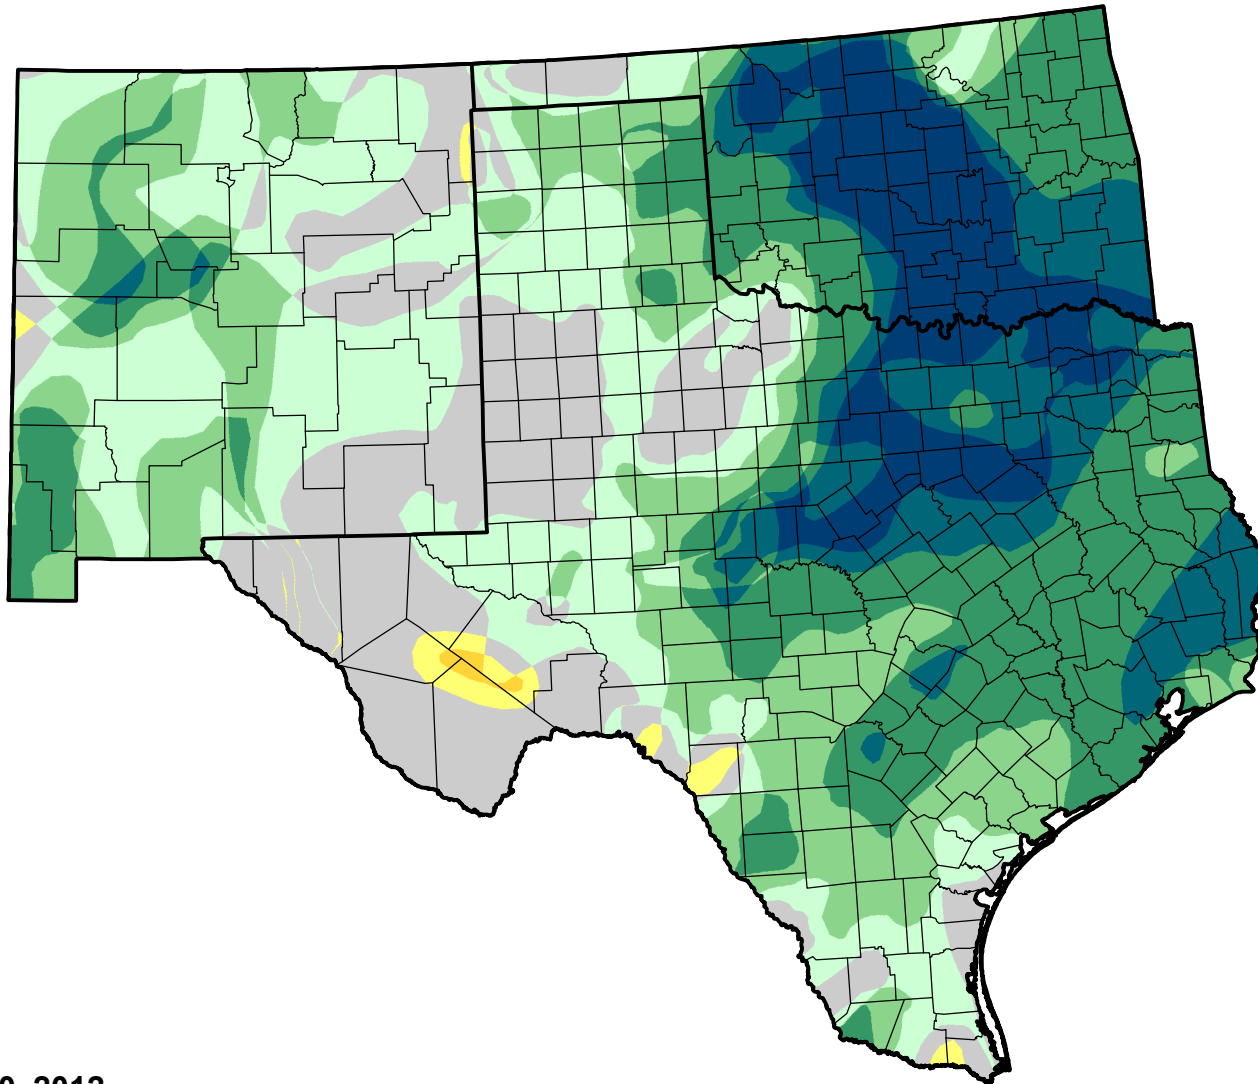

U.S. Drought Monitor Class Change - Southern Plains RDEWS

Start of Water Year

March 20, 2012
compared to
September 29, 2011

droughtmonitor.unl.edu

-  5 Class Degradation
-  4 Class Degradation
-  3 Class Degradation
-  2 Class Degradation
-  1 Class Degradation
-  No Change
-  1 Class Improvement
-  2 Class Improvement
-  3 Class Improvement
-  4 Class Improvement
-  5 Class Improvement