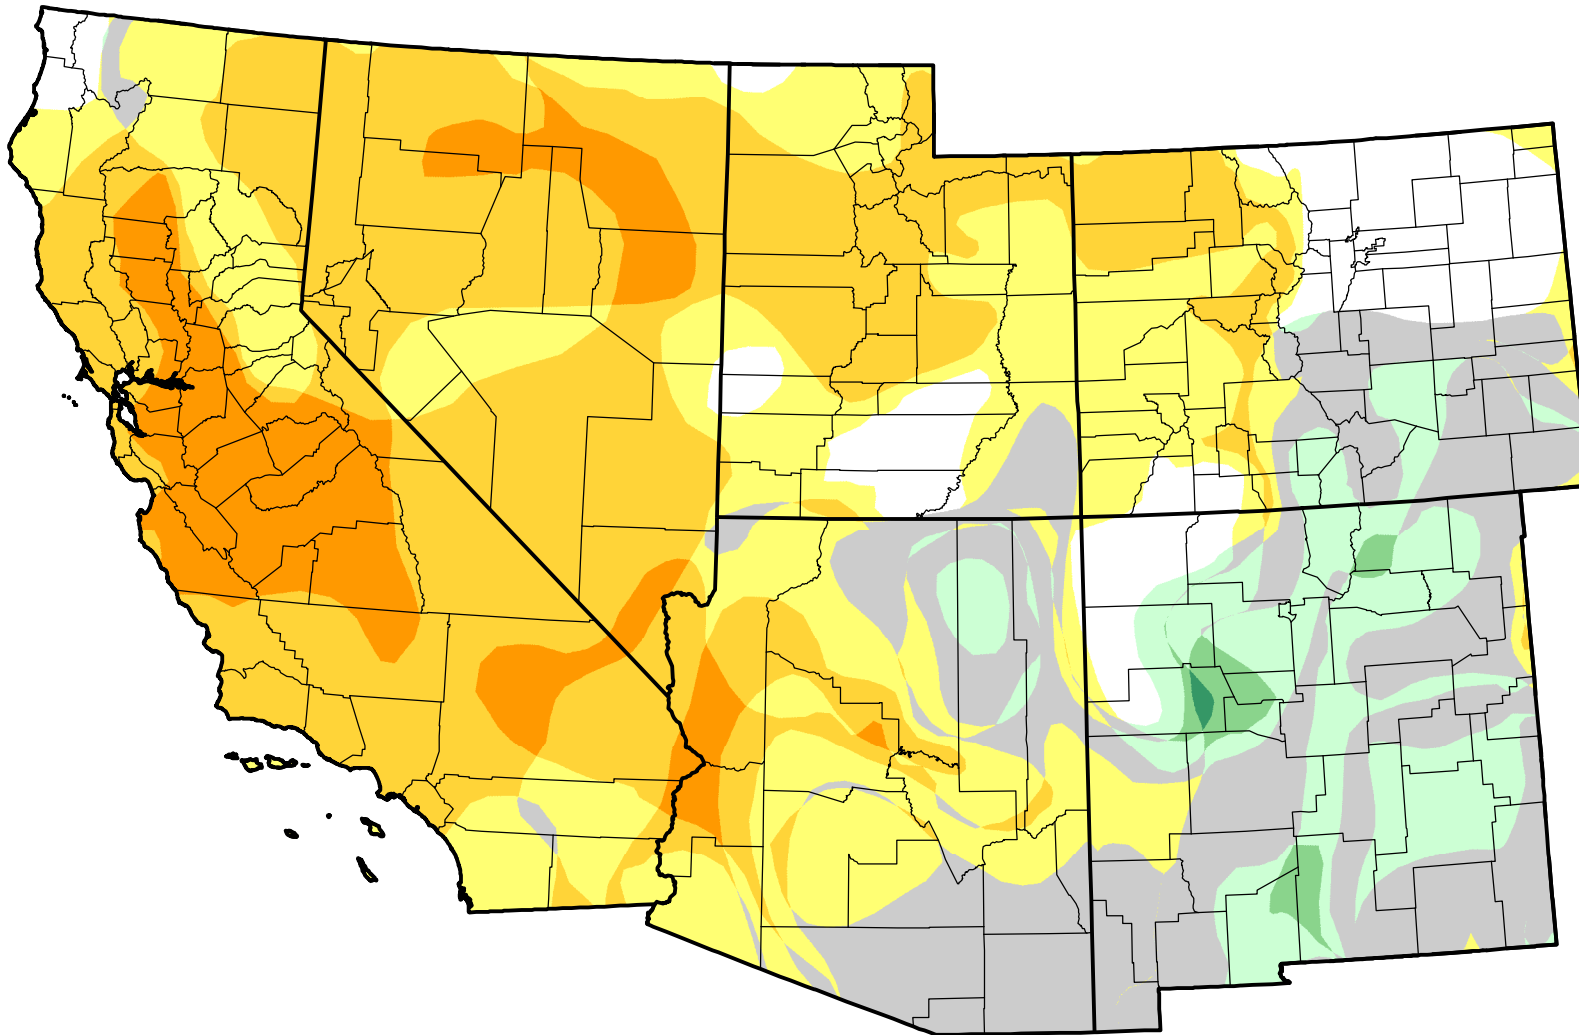

U.S. Drought Monitor Class Change - Southwest

13 Week

March 20, 2012
compared to
December 22, 2011

droughtmonitor.unl.edu

-  5 Class Degradation
-  4 Class Degradation
-  3 Class Degradation
-  2 Class Degradation
-  1 Class Degradation
-  No Change
-  1 Class Improvement
-  2 Class Improvement
-  3 Class Improvement
-  4 Class Improvement
-  5 Class Improvement