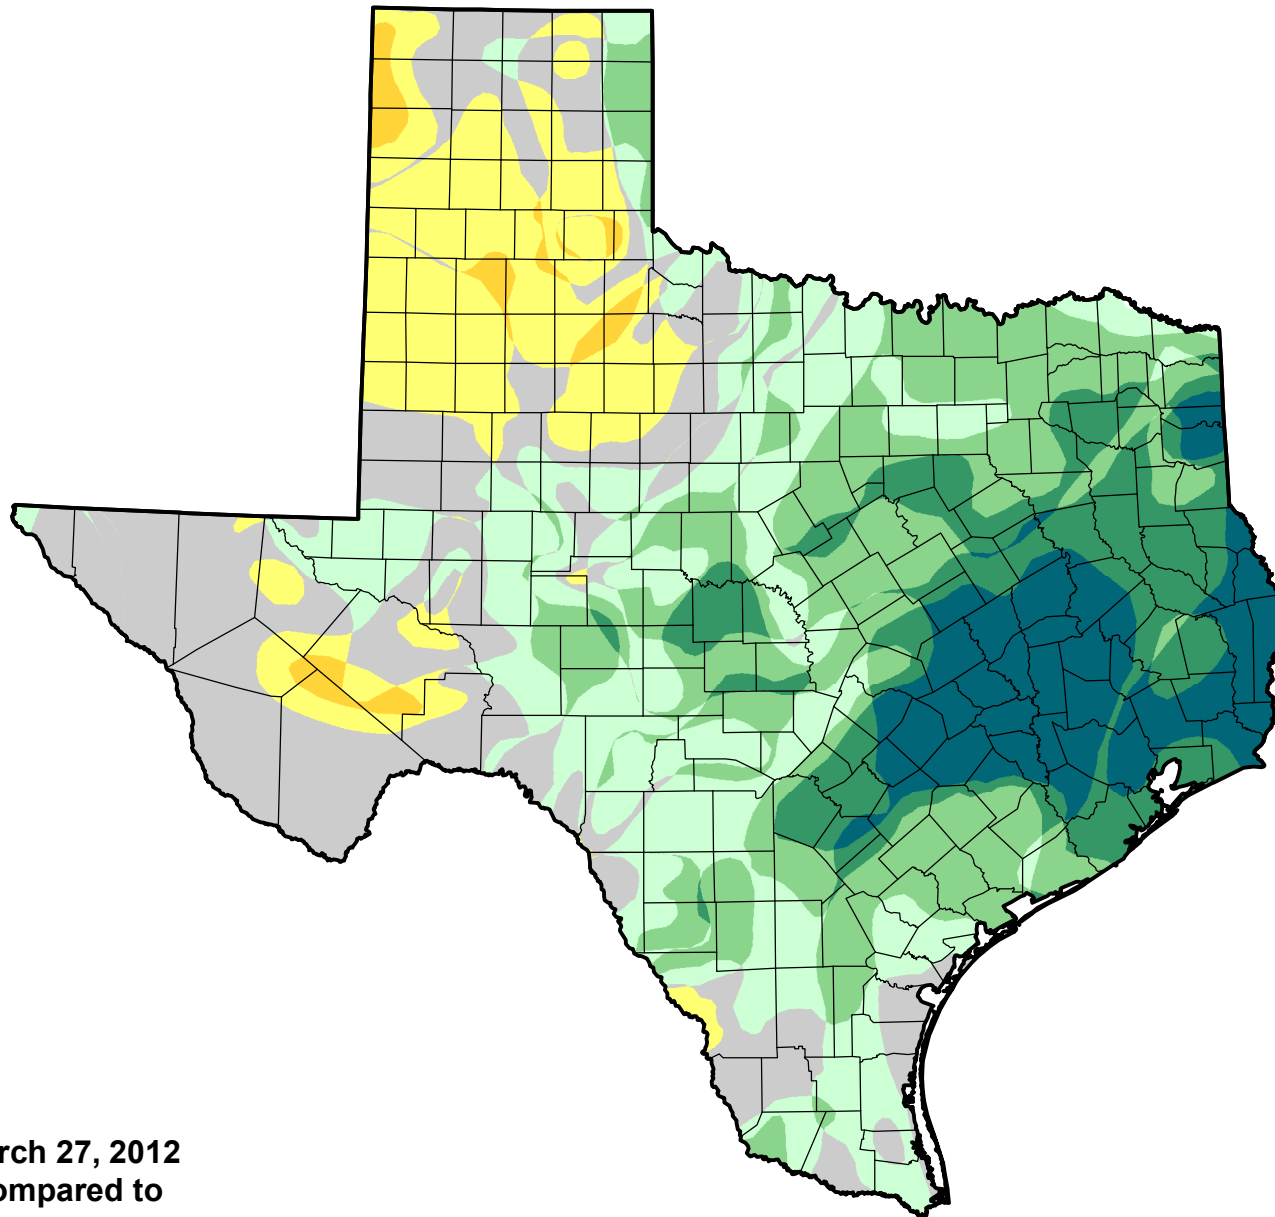

U.S. Drought Monitor Class Change - Texas

Start of Calendar Year

March 27, 2012
compared to
January 5, 2012

droughtmonitor.unl.edu

-  5 Class Degradation
-  4 Class Degradation
-  3 Class Degradation
-  2 Class Degradation
-  1 Class Degradation
-  No Change
-  1 Class Improvement
-  2 Class Improvement
-  3 Class Improvement
-  4 Class Improvement
-  5 Class Improvement