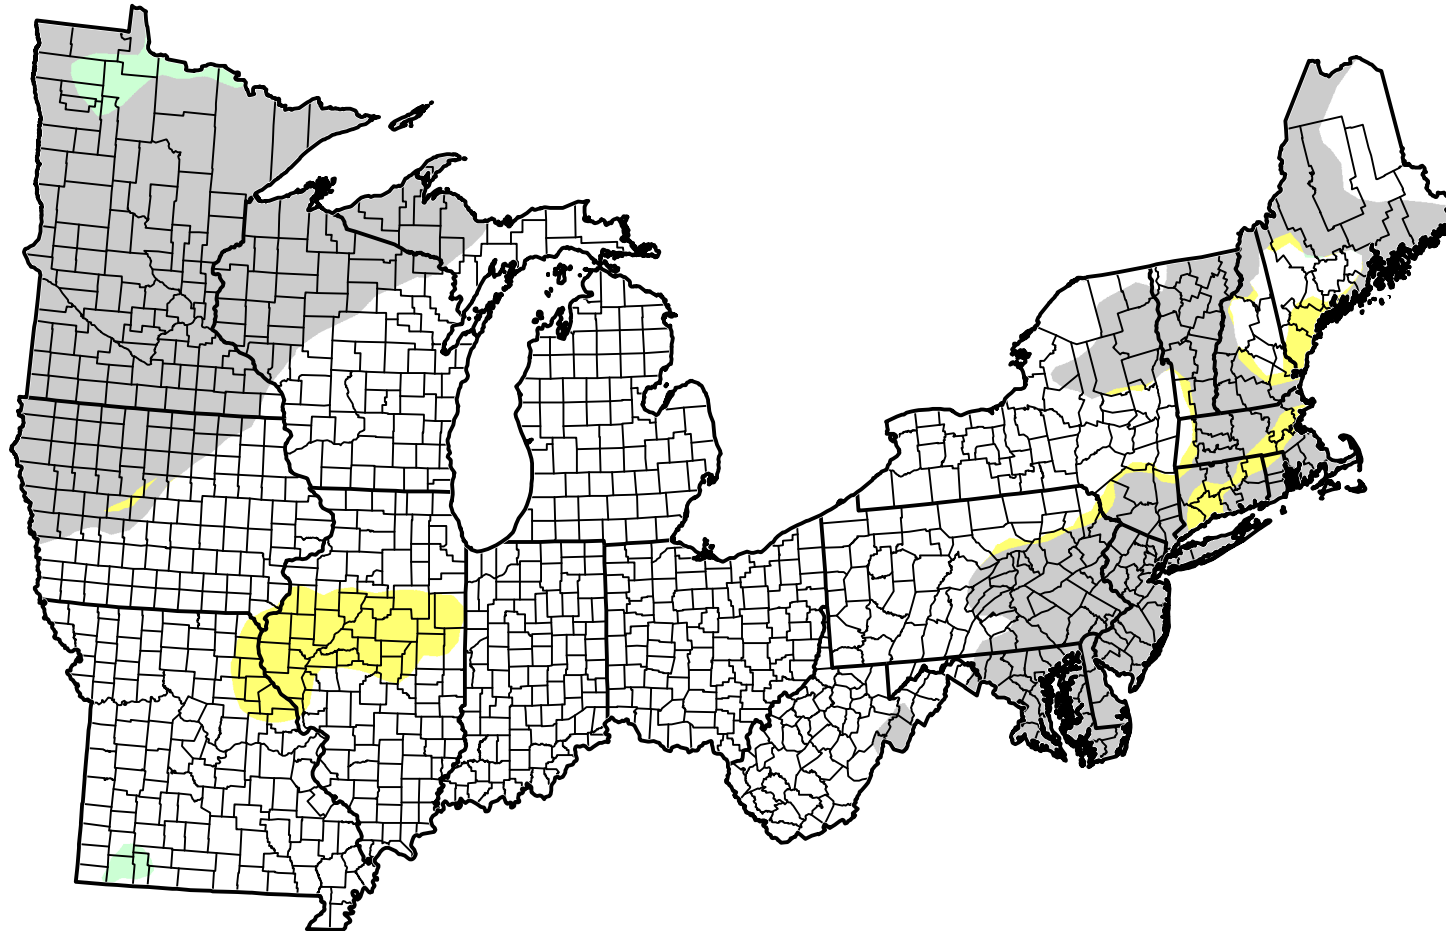

U.S. Drought Monitor Class Change - USDA Northern Forests Climate Hub

1 Week

March 27, 2012
compared to
March 20, 2012