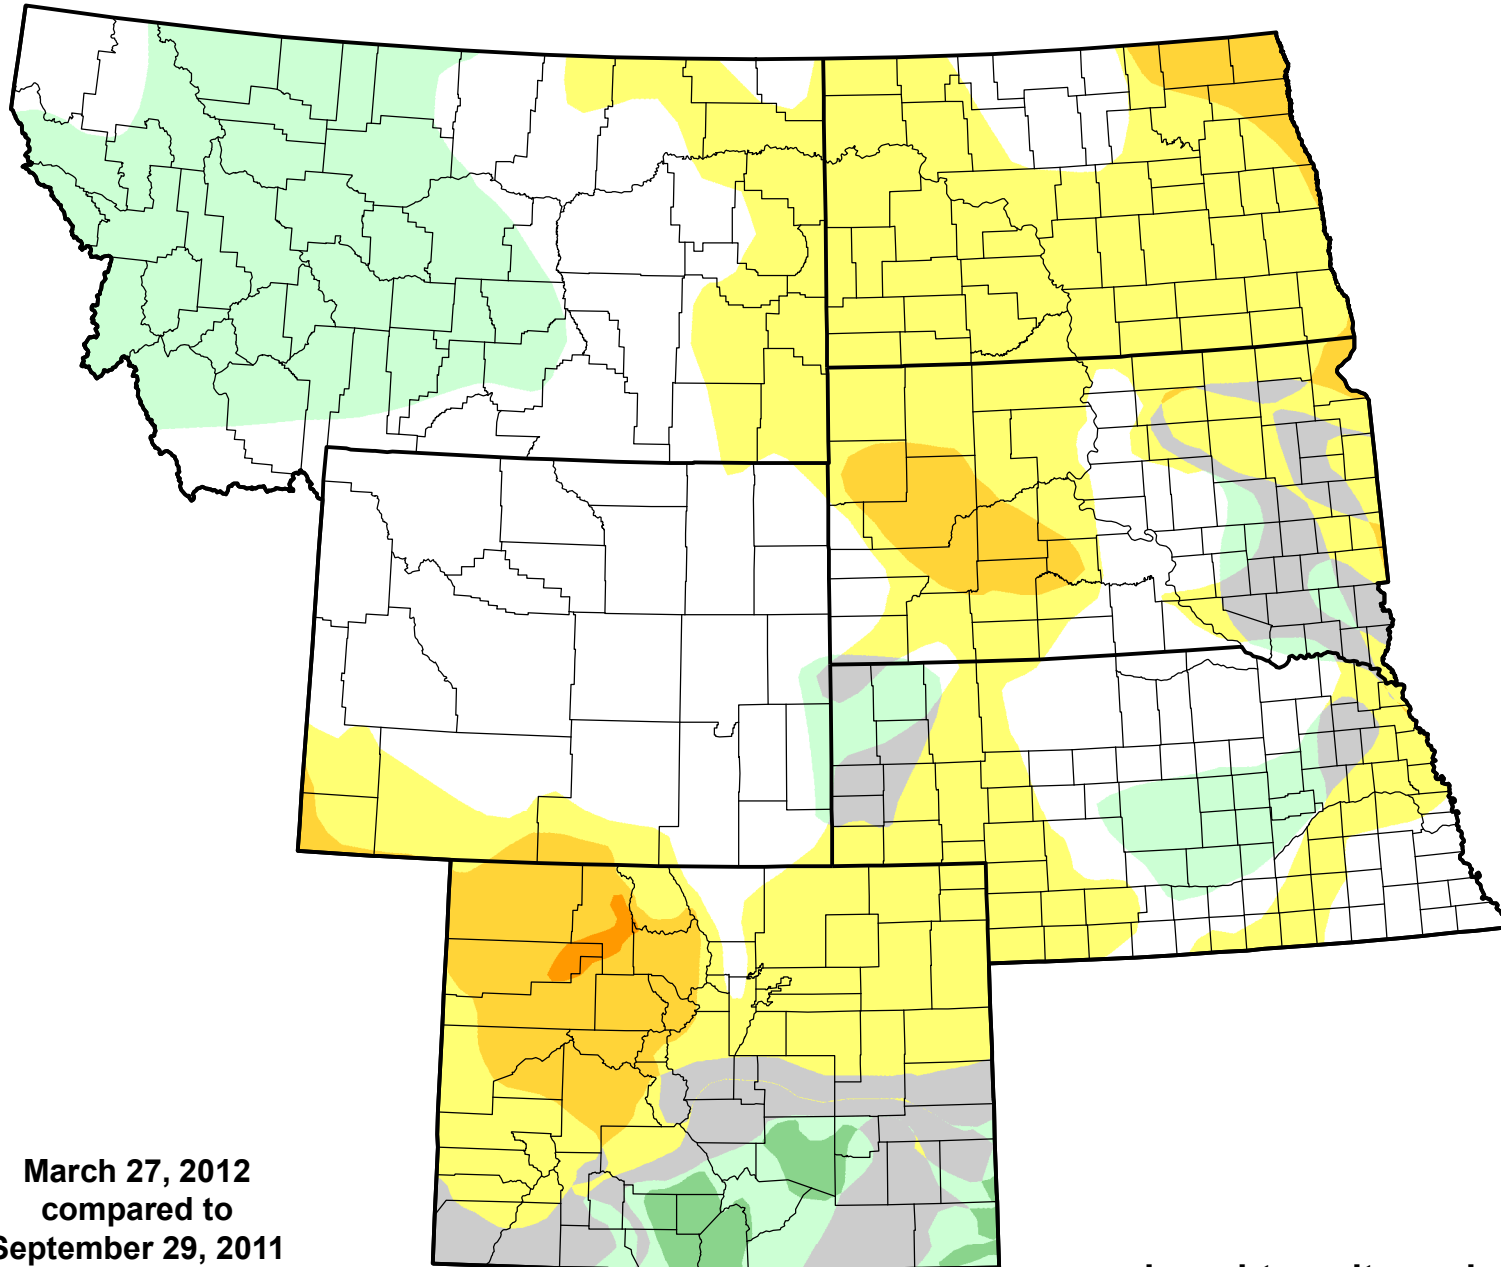

# U.S. Drought Monitor Class Change - USDA Northern Plains Climate Hub Start of Water Year

March 27, 2012  
compared to  
September 29, 2011

-  5 Class Degradation
-  4 Class Degradation
-  3 Class Degradation
-  2 Class Degradation
-  1 Class Degradation
-  No Change
-  1 Class Improvement
-  2 Class Improvement
-  3 Class Improvement
-  4 Class Improvement
-  5 Class Improvement