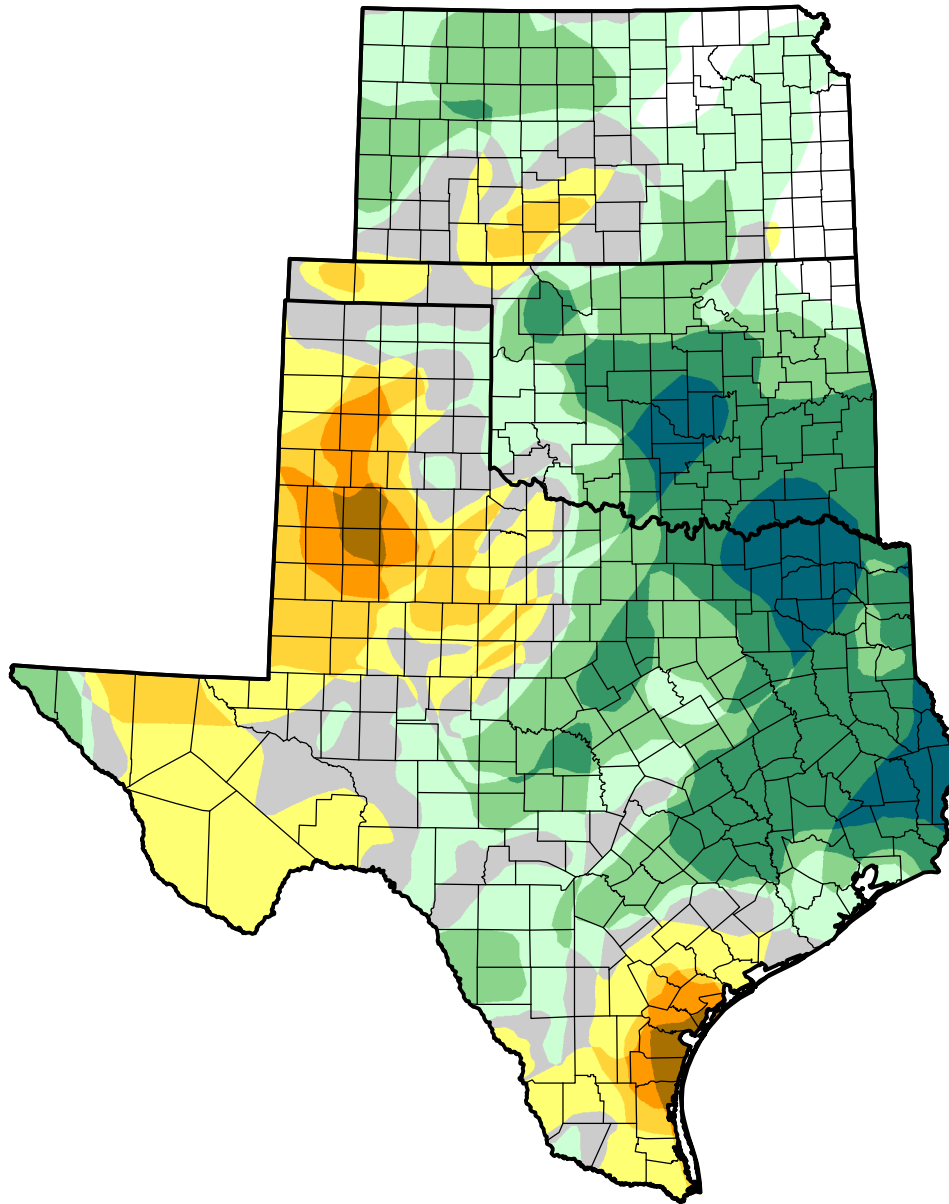

# U.S. Drought Monitor Class Change - USDA Southern Plains Climate Hub 52 Week

March 27, 2012  
compared to  
March 31, 2011

-  5 Class Degradation
-  4 Class Degradation
-  3 Class Degradation
-  2 Class Degradation
-  1 Class Degradation
-  No Change
-  1 Class Improvement
-  2 Class Improvement
-  3 Class Improvement
-  4 Class Improvement
-  5 Class Improvement