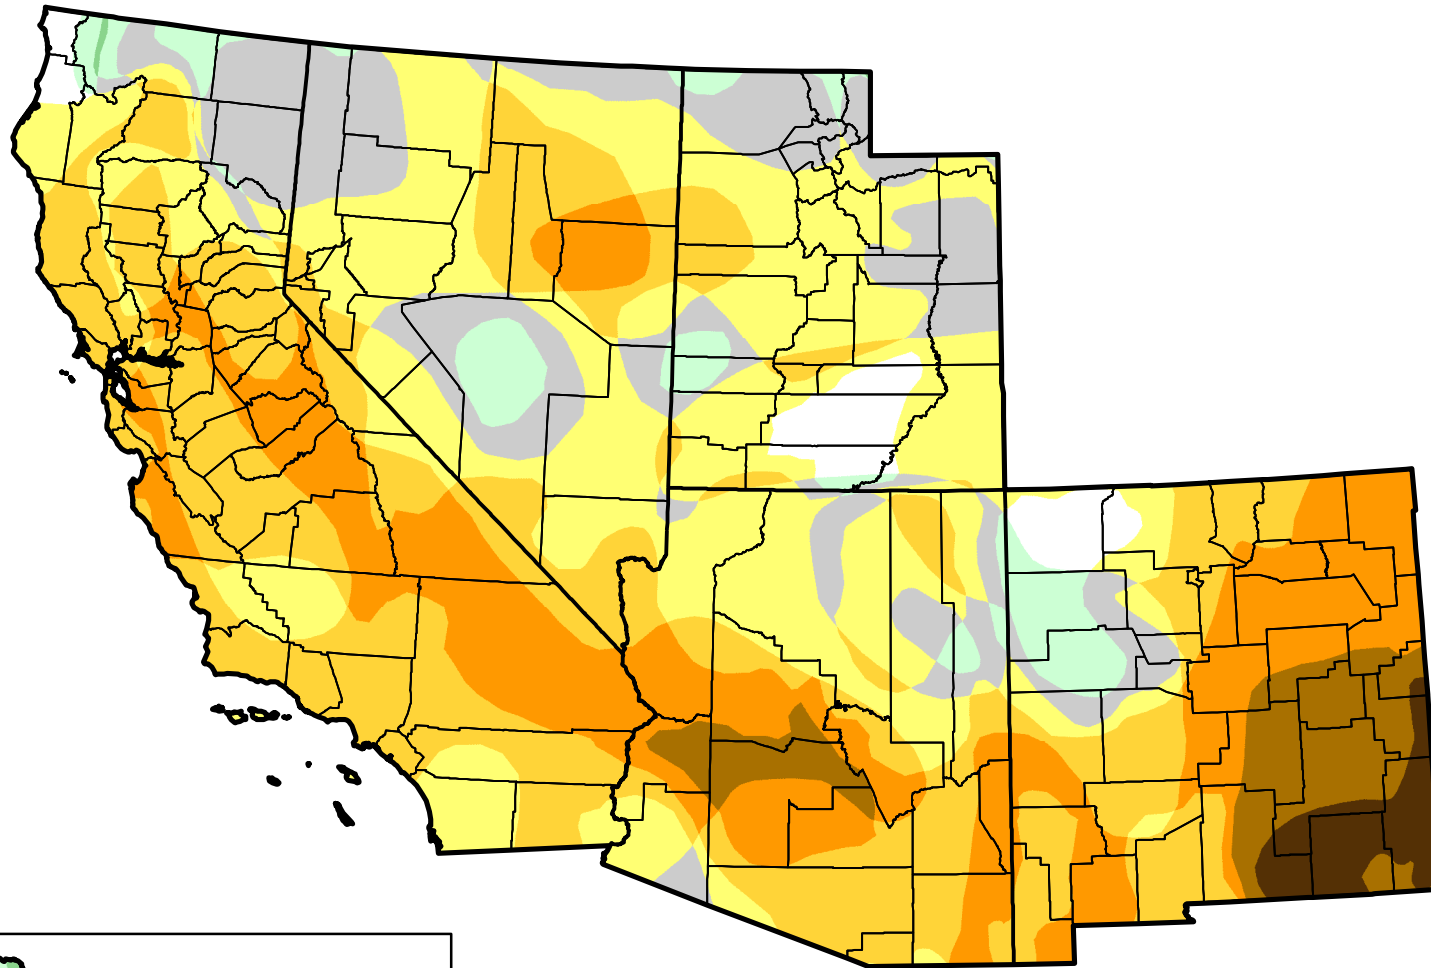

U.S. Drought Monitor Class Change - USDA Southwest Climate Hub 2 Years

March 27, 2012
compared to
March 30, 2010

- 5 Class Degradation
- 4 Class Degradation
- 3 Class Degradation
- 2 Class Degradation
- 1 Class Degradation
- No Change
- 1 Class Improvement
- 2 Class Improvement
- 3 Class Improvement
- 4 Class Improvement
- 5 Class Improvement