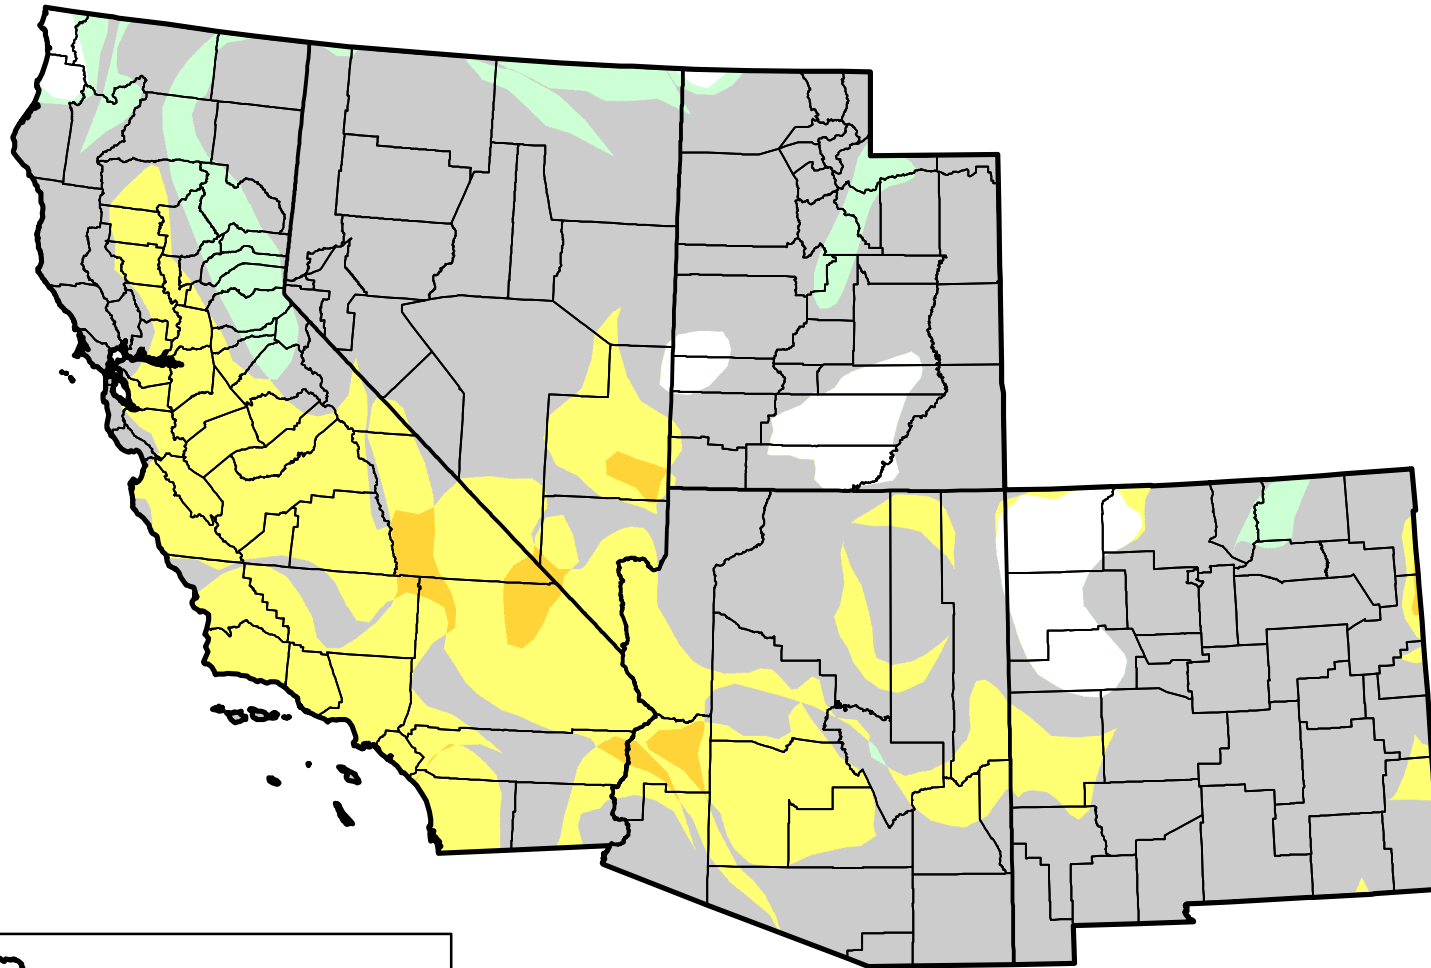

# U.S. Drought Monitor Class Change - USDA Southwest Climate Hub 1 Month

**March 27, 2012  
compared to  
February 28, 2012**

-  5 Class Degradation
-  4 Class Degradation
-  3 Class Degradation
-  2 Class Degradation
-  1 Class Degradation
-  No Change
-  1 Class Improvement
-  2 Class Improvement
-  3 Class Improvement
-  4 Class Improvement
-  5 Class Improvement