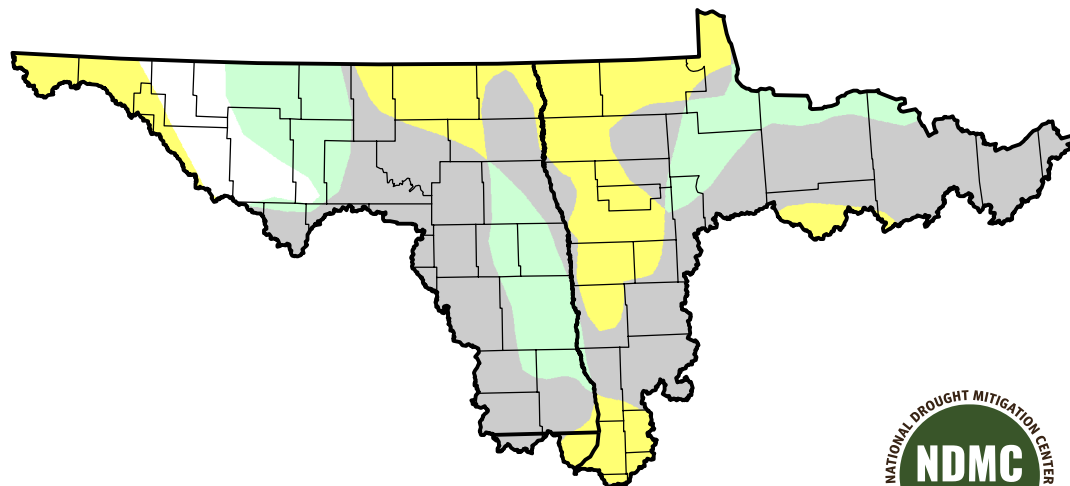

U.S. Drought Monitor Class Change - Souris-Red-Rainy Watershed

13 Week

March 27, 2012
compared to
December 29, 2011

droughtmonitor.unl.edu

	5 Class Degradation
	4 Class Degradation
	3 Class Degradation
	2 Class Degradation
	1 Class Degradation
	No Change
	1 Class Improvement
	2 Class Improvement
	3 Class Improvement
	4 Class Improvement
	5 Class Improvement