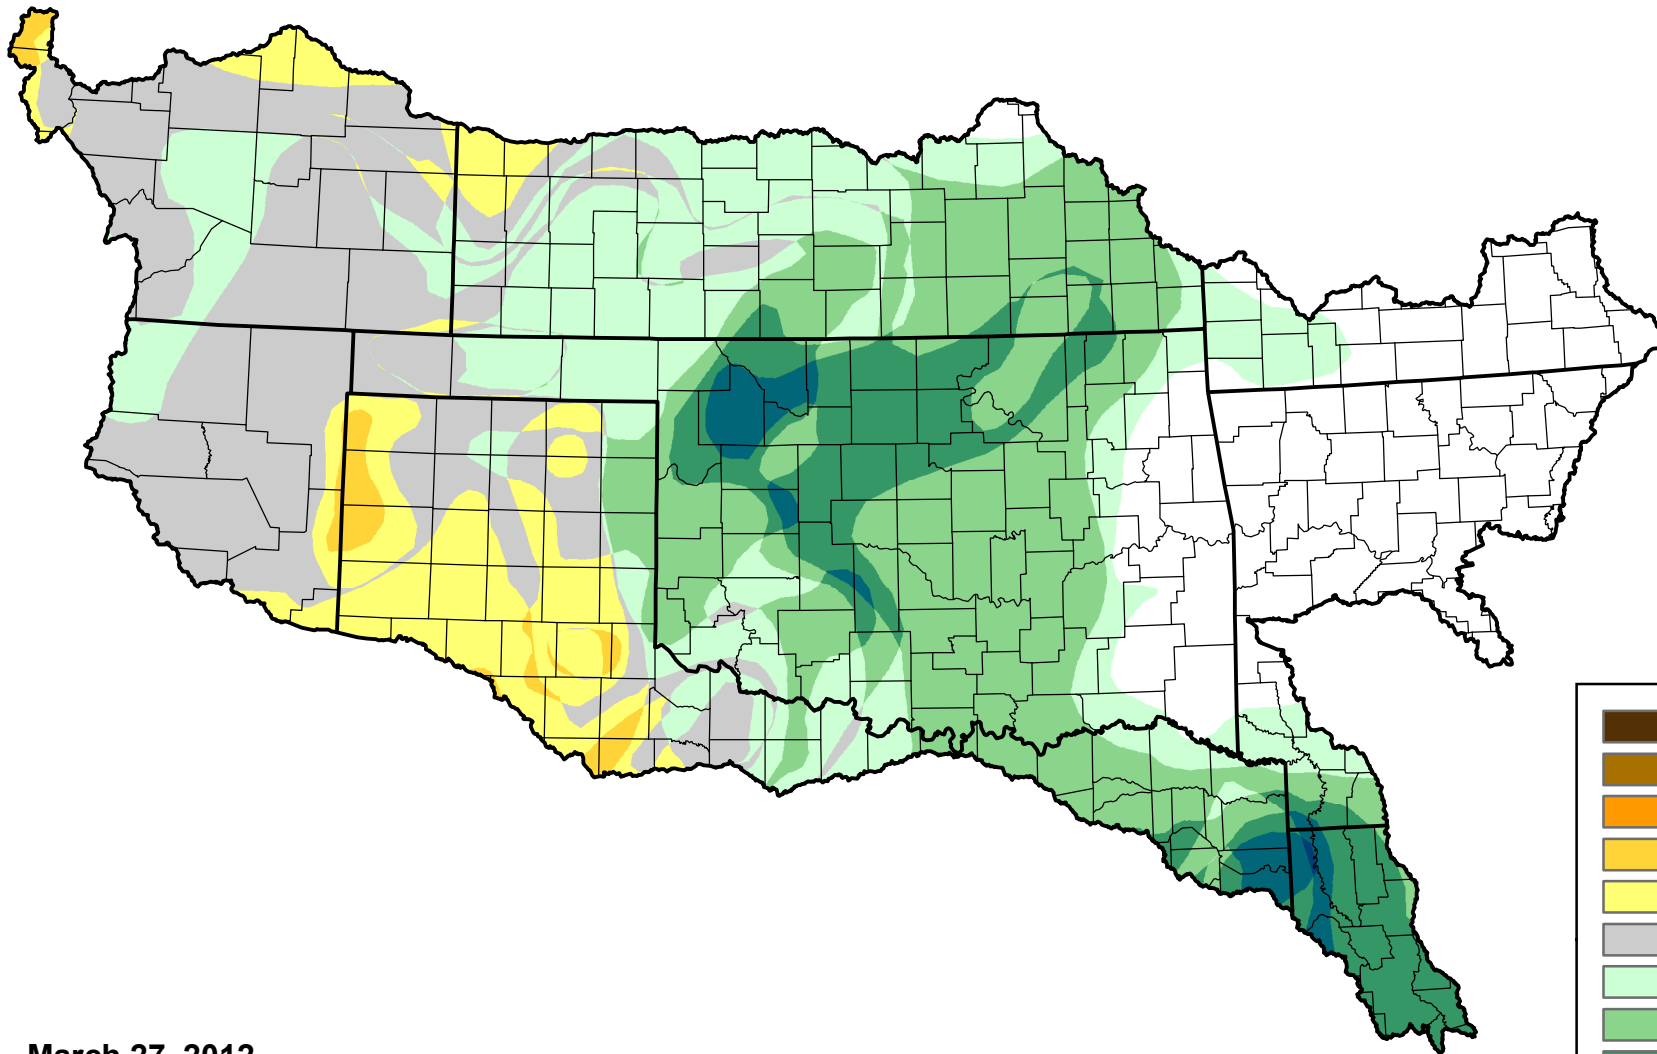

U.S. Drought Monitor Class Change - Arkansas-White-Red Watershed 13 Week

March 27, 2012
compared to
December 29, 2011

droughtmonitor.unl.edu

-  5 Class Degradation
-  4 Class Degradation
-  3 Class Degradation
-  2 Class Degradation
-  1 Class Degradation
-  No Change
-  1 Class Improvement
-  2 Class Improvement
-  3 Class Improvement
-  4 Class Improvement
-  5 Class Improvement