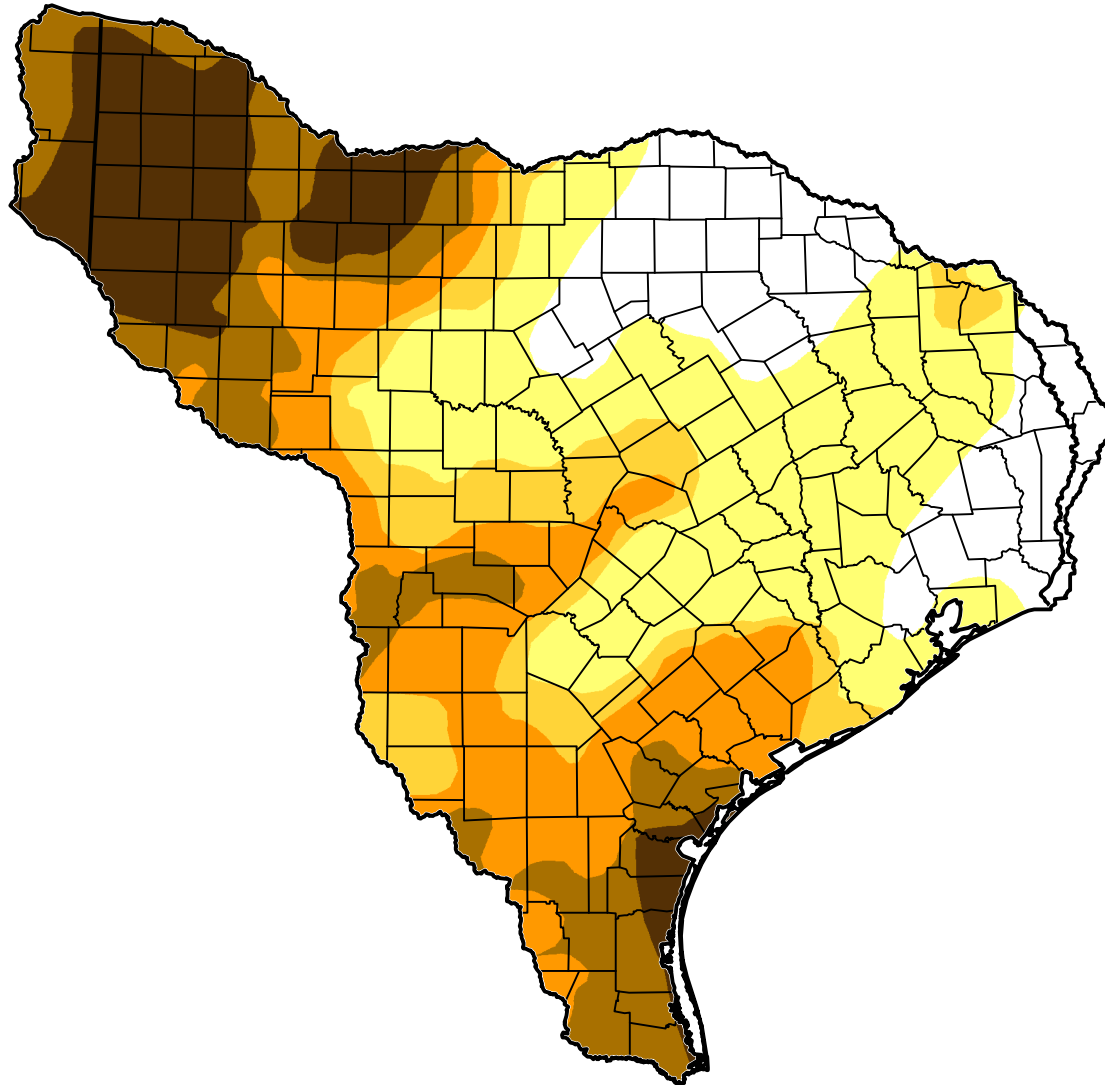

# U.S. Drought Monitor Class Change - Texas-Gulf Watershed 2 Years

March 27, 2012  
compared to  
March 30, 2010