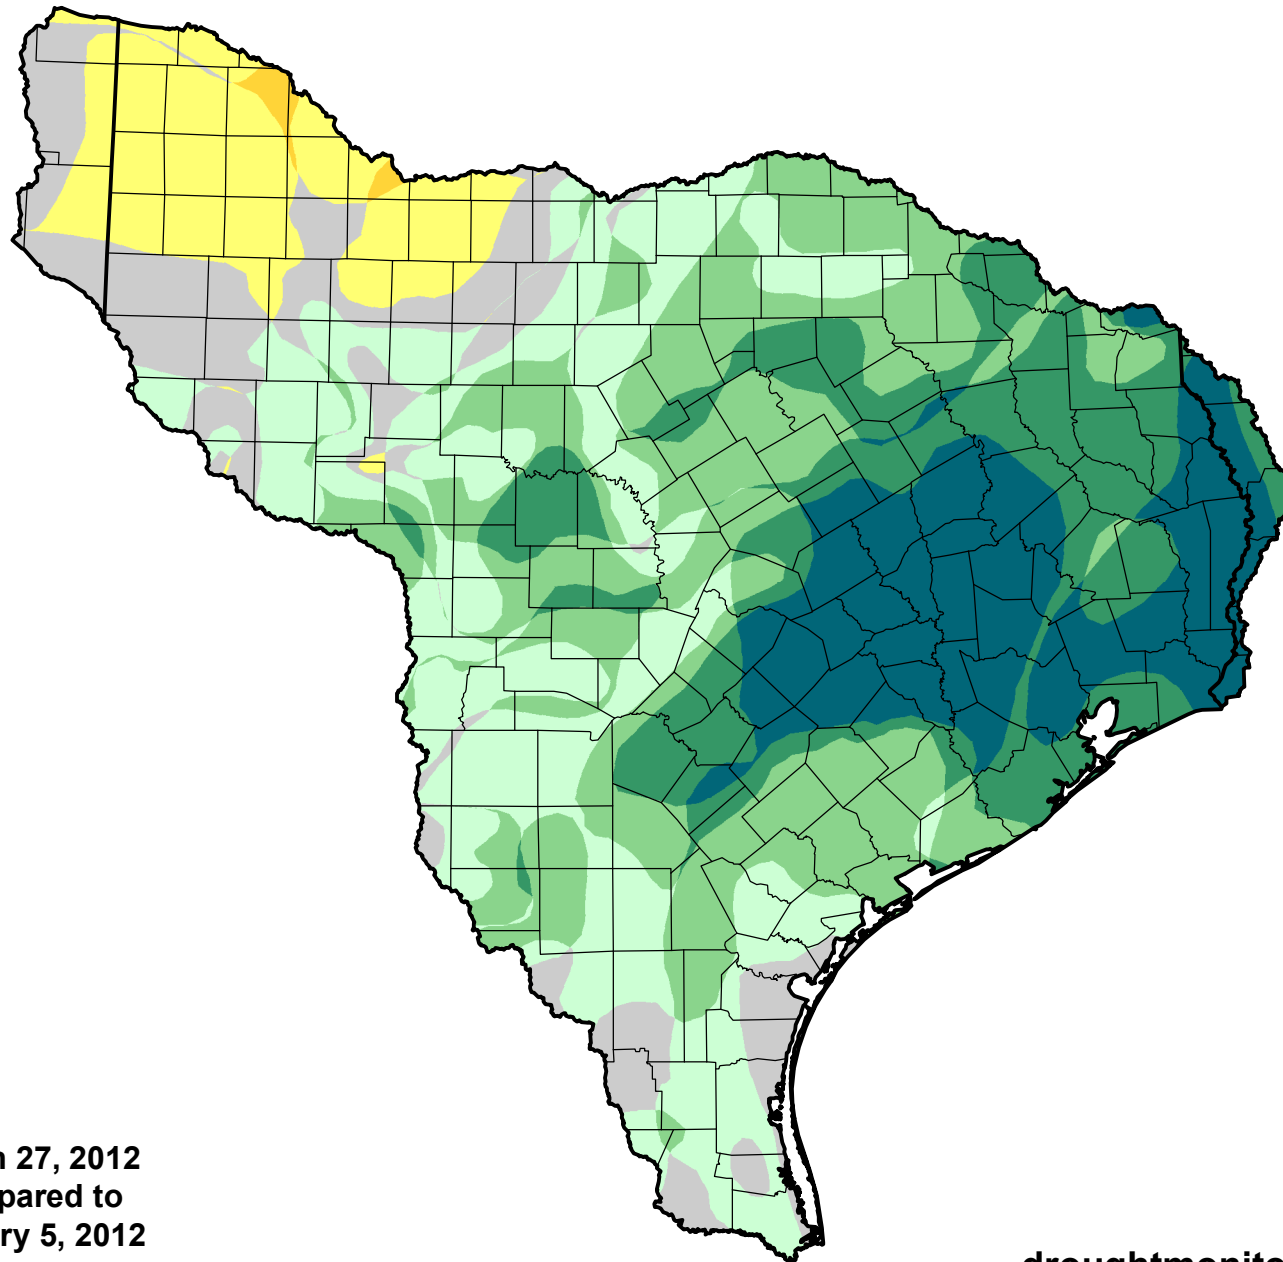

U.S. Drought Monitor Class Change - Texas-Gulf Watershed

Start of Calendar Year

March 27, 2012
compared to
January 5, 2012

droughtmonitor.unl.edu

-  5 Class Degradation
-  4 Class Degradation
-  3 Class Degradation
-  2 Class Degradation
-  1 Class Degradation
-  No Change
-  1 Class Improvement
-  2 Class Improvement
-  3 Class Improvement
-  4 Class Improvement
-  5 Class Improvement