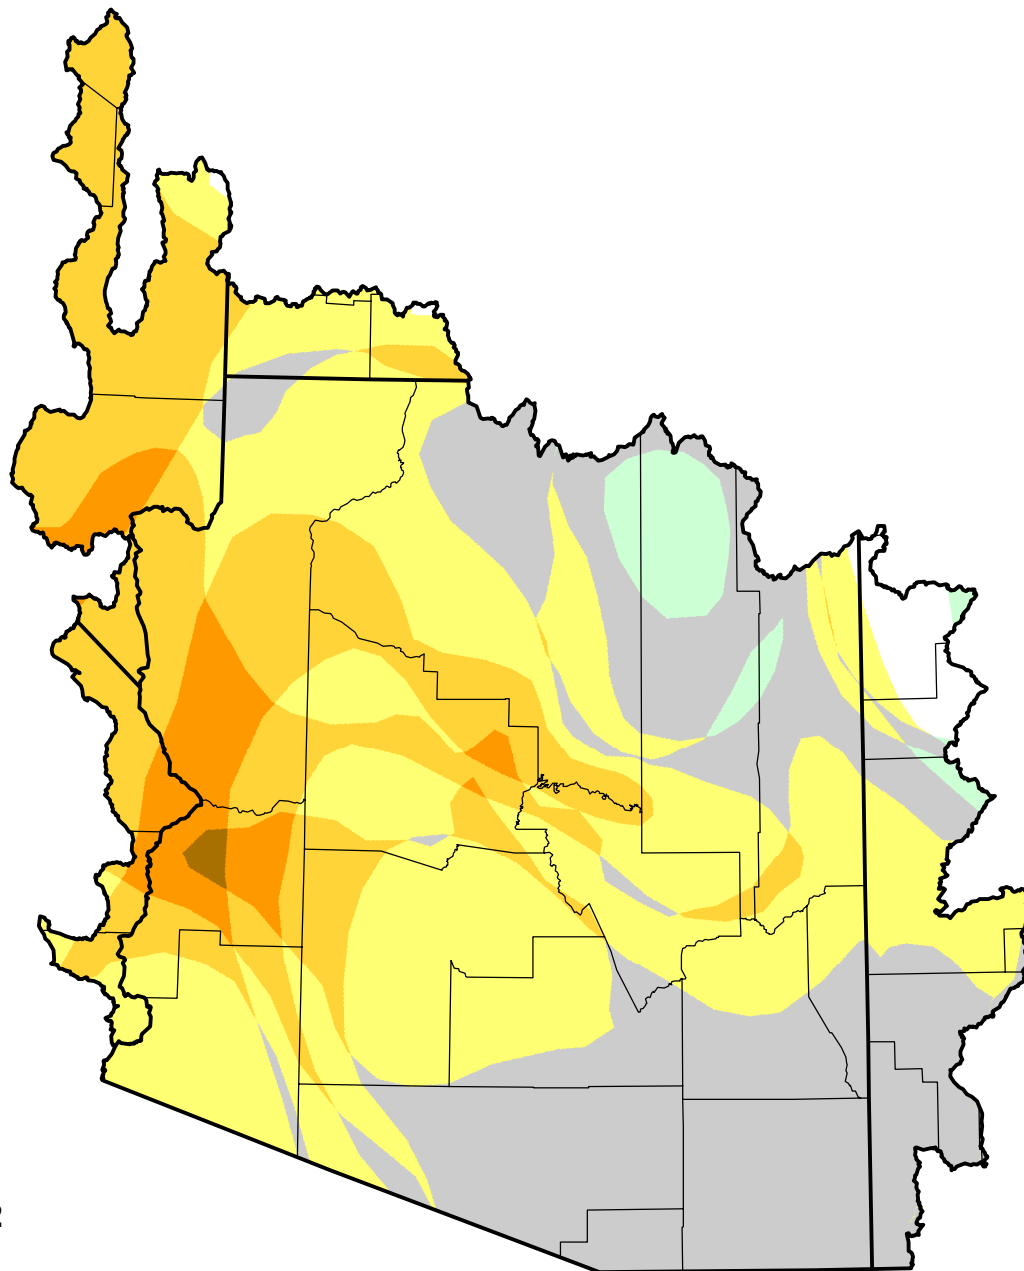

U.S. Drought Monitor Class Change - Lower Colorado Watershed

13 Week

March 27, 2012
compared to
December 29, 2011

-  5 Class Degradation
-  4 Class Degradation
-  3 Class Degradation
-  2 Class Degradation
-  1 Class Degradation
-  No Change
-  1 Class Improvement
-  2 Class Improvement
-  3 Class Improvement
-  4 Class Improvement
-  5 Class Improvement

droughtmonitor.unl.edu