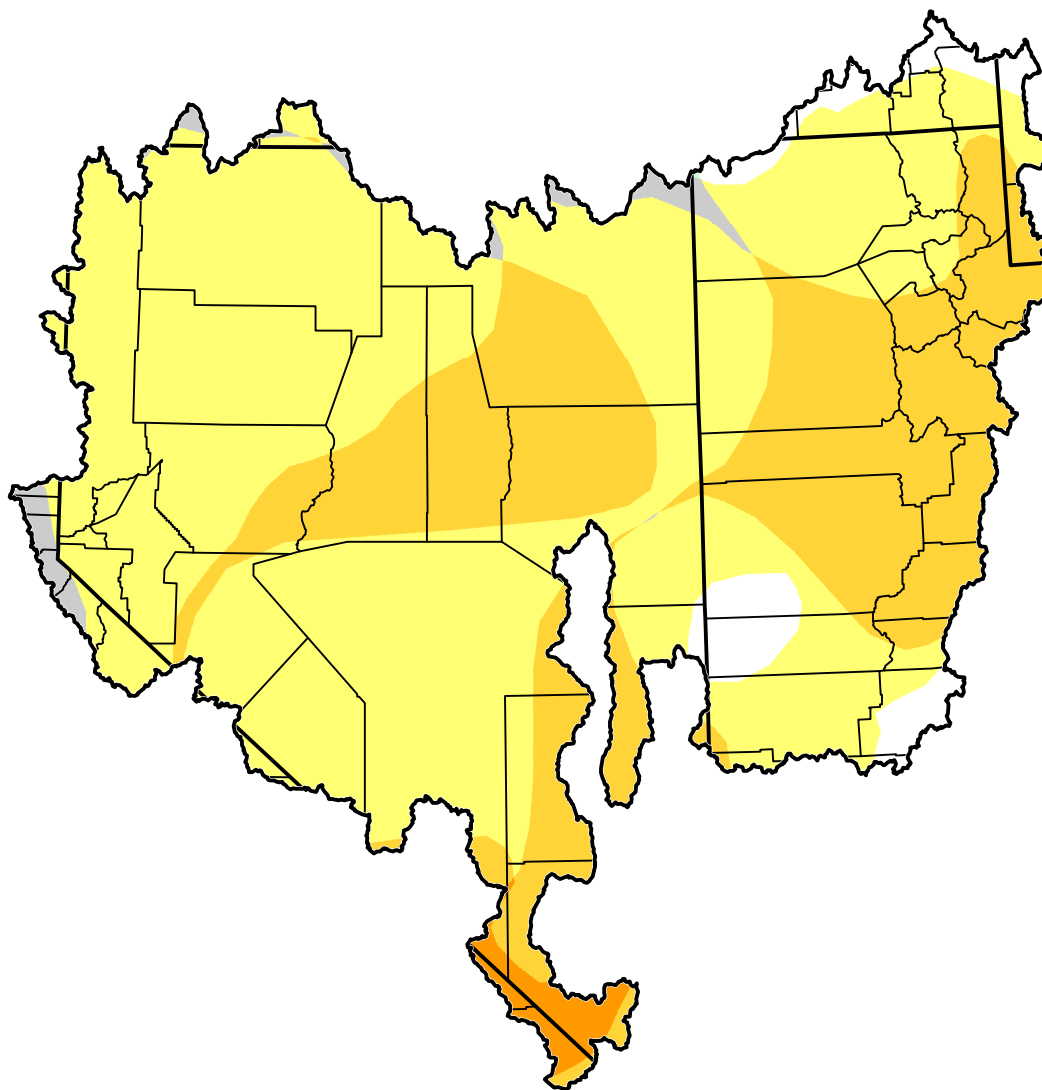

U.S. Drought Monitor Class Change - Great Basin Watershed 3 Months

March 27, 2012
compared to
January 3, 2012