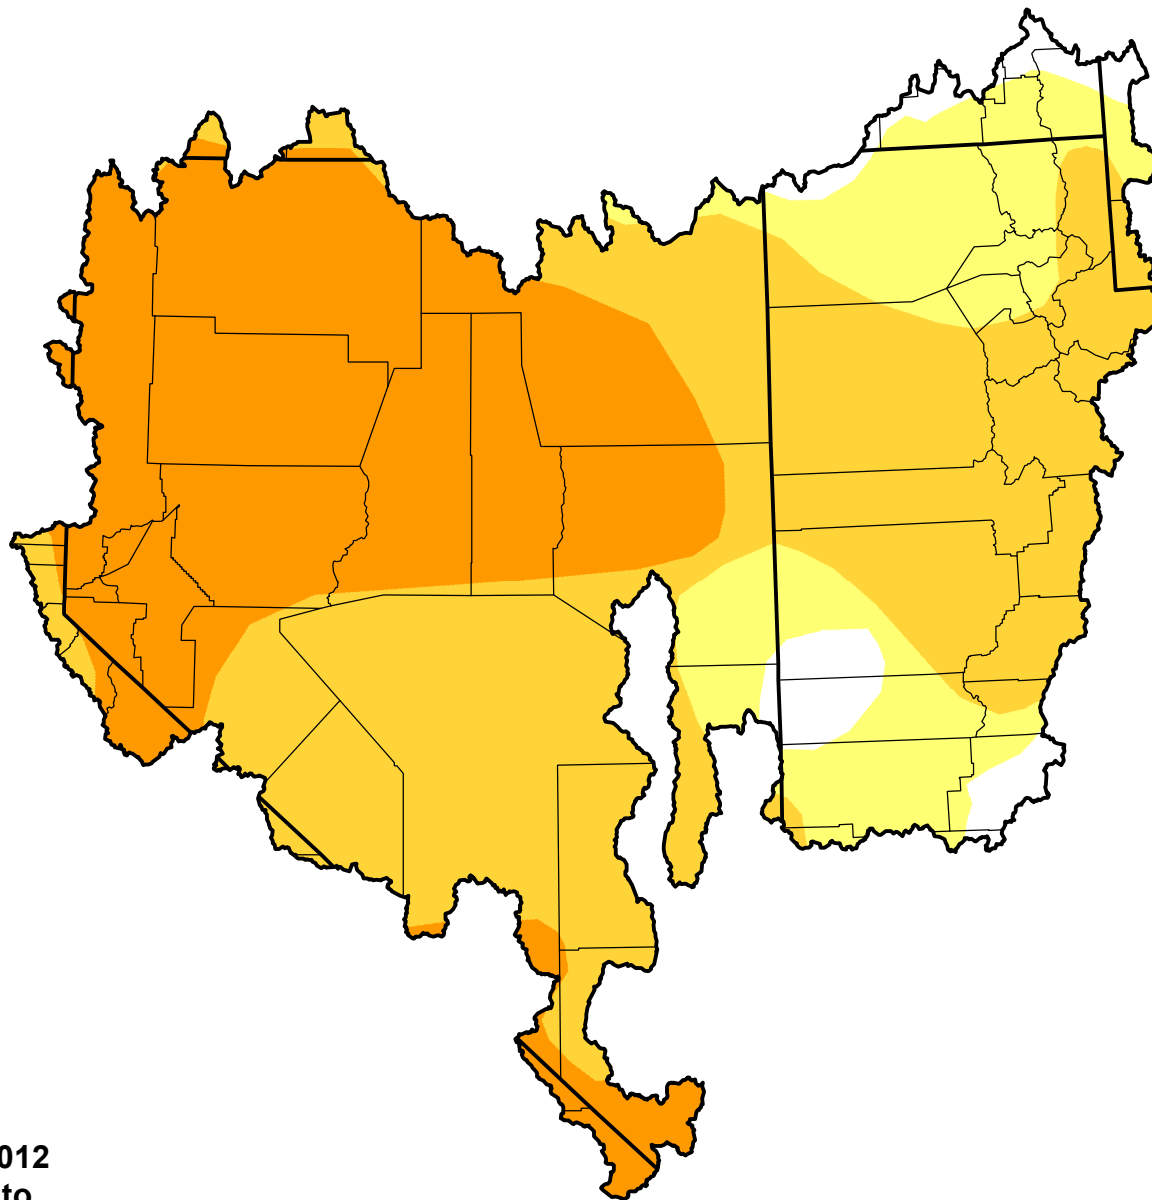

U.S. Drought Monitor Class Change - Great Basin Watershed

52 Week

March 27, 2012
compared to
March 31, 2011

droughtmonitor.unl.edu

- 5 Class Degradation
- 4 Class Degradation
- 3 Class Degradation
- 2 Class Degradation
- 1 Class Degradation
- No Change
- 1 Class Improvement
- 2 Class Improvement
- 3 Class Improvement
- 4 Class Improvement
- 5 Class Improvement