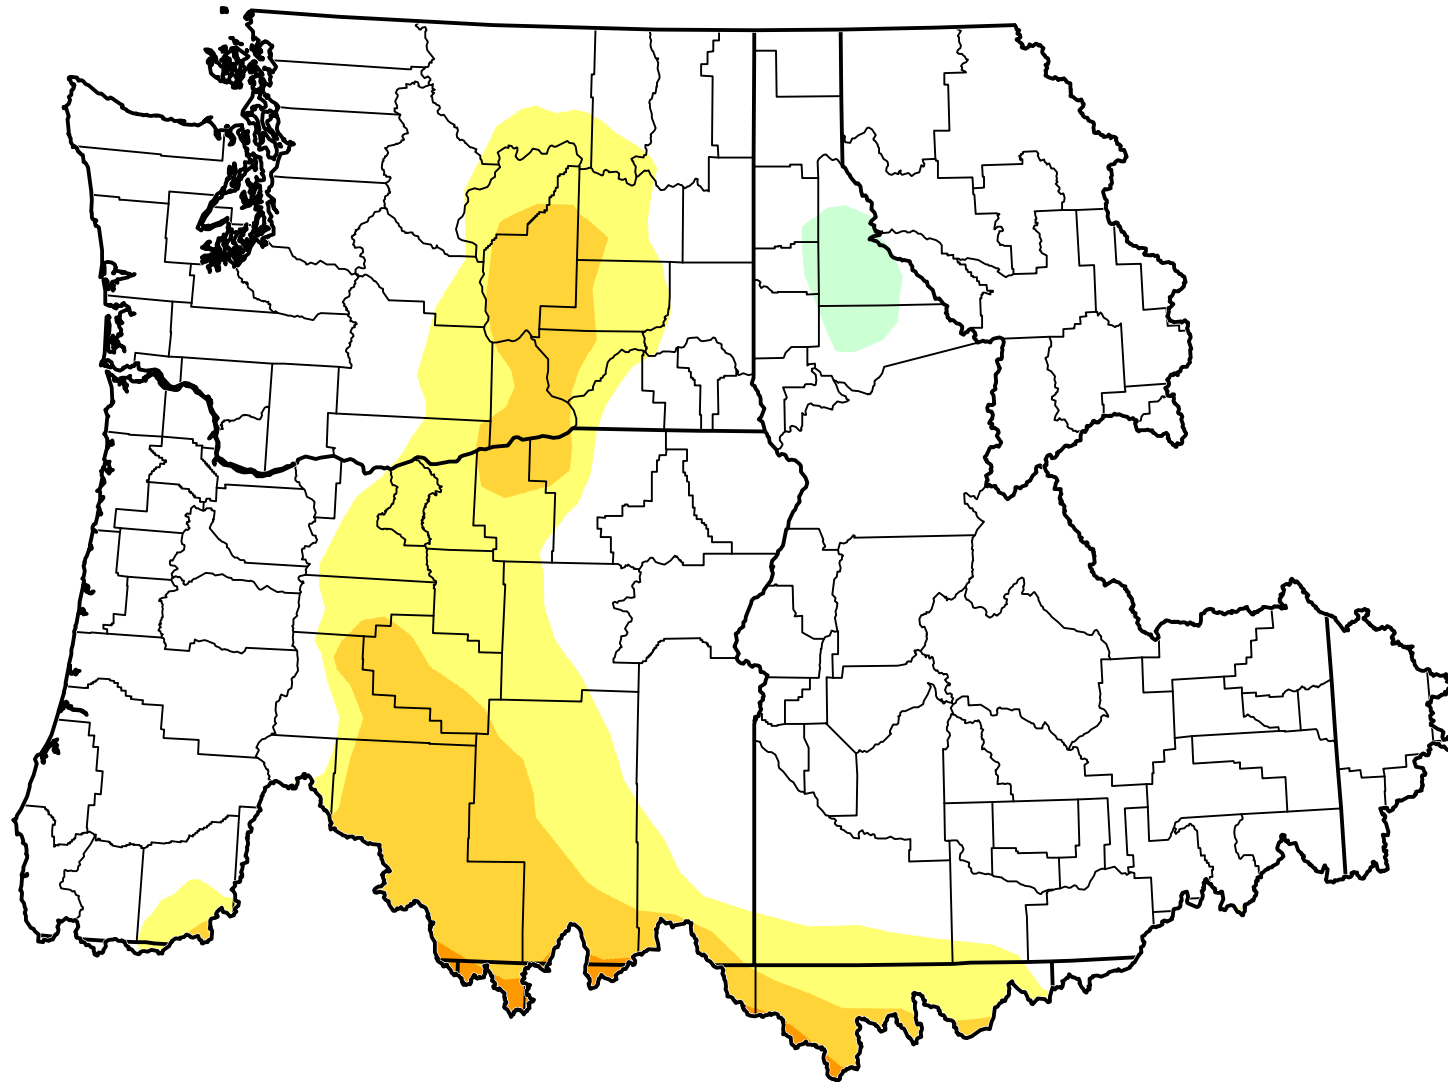

U.S. Drought Monitor Class Change - Pacific Northwest Watershed 6 Months

March 27, 2012
compared to
October 11, 2011

- 5 Class Degradation
- 4 Class Degradation
- 3 Class Degradation
- 2 Class Degradation
- 1 Class Degradation
- No Change
- 1 Class Improvement
- 2 Class Improvement
- 3 Class Improvement
- 4 Class Improvement
- 5 Class Improvement